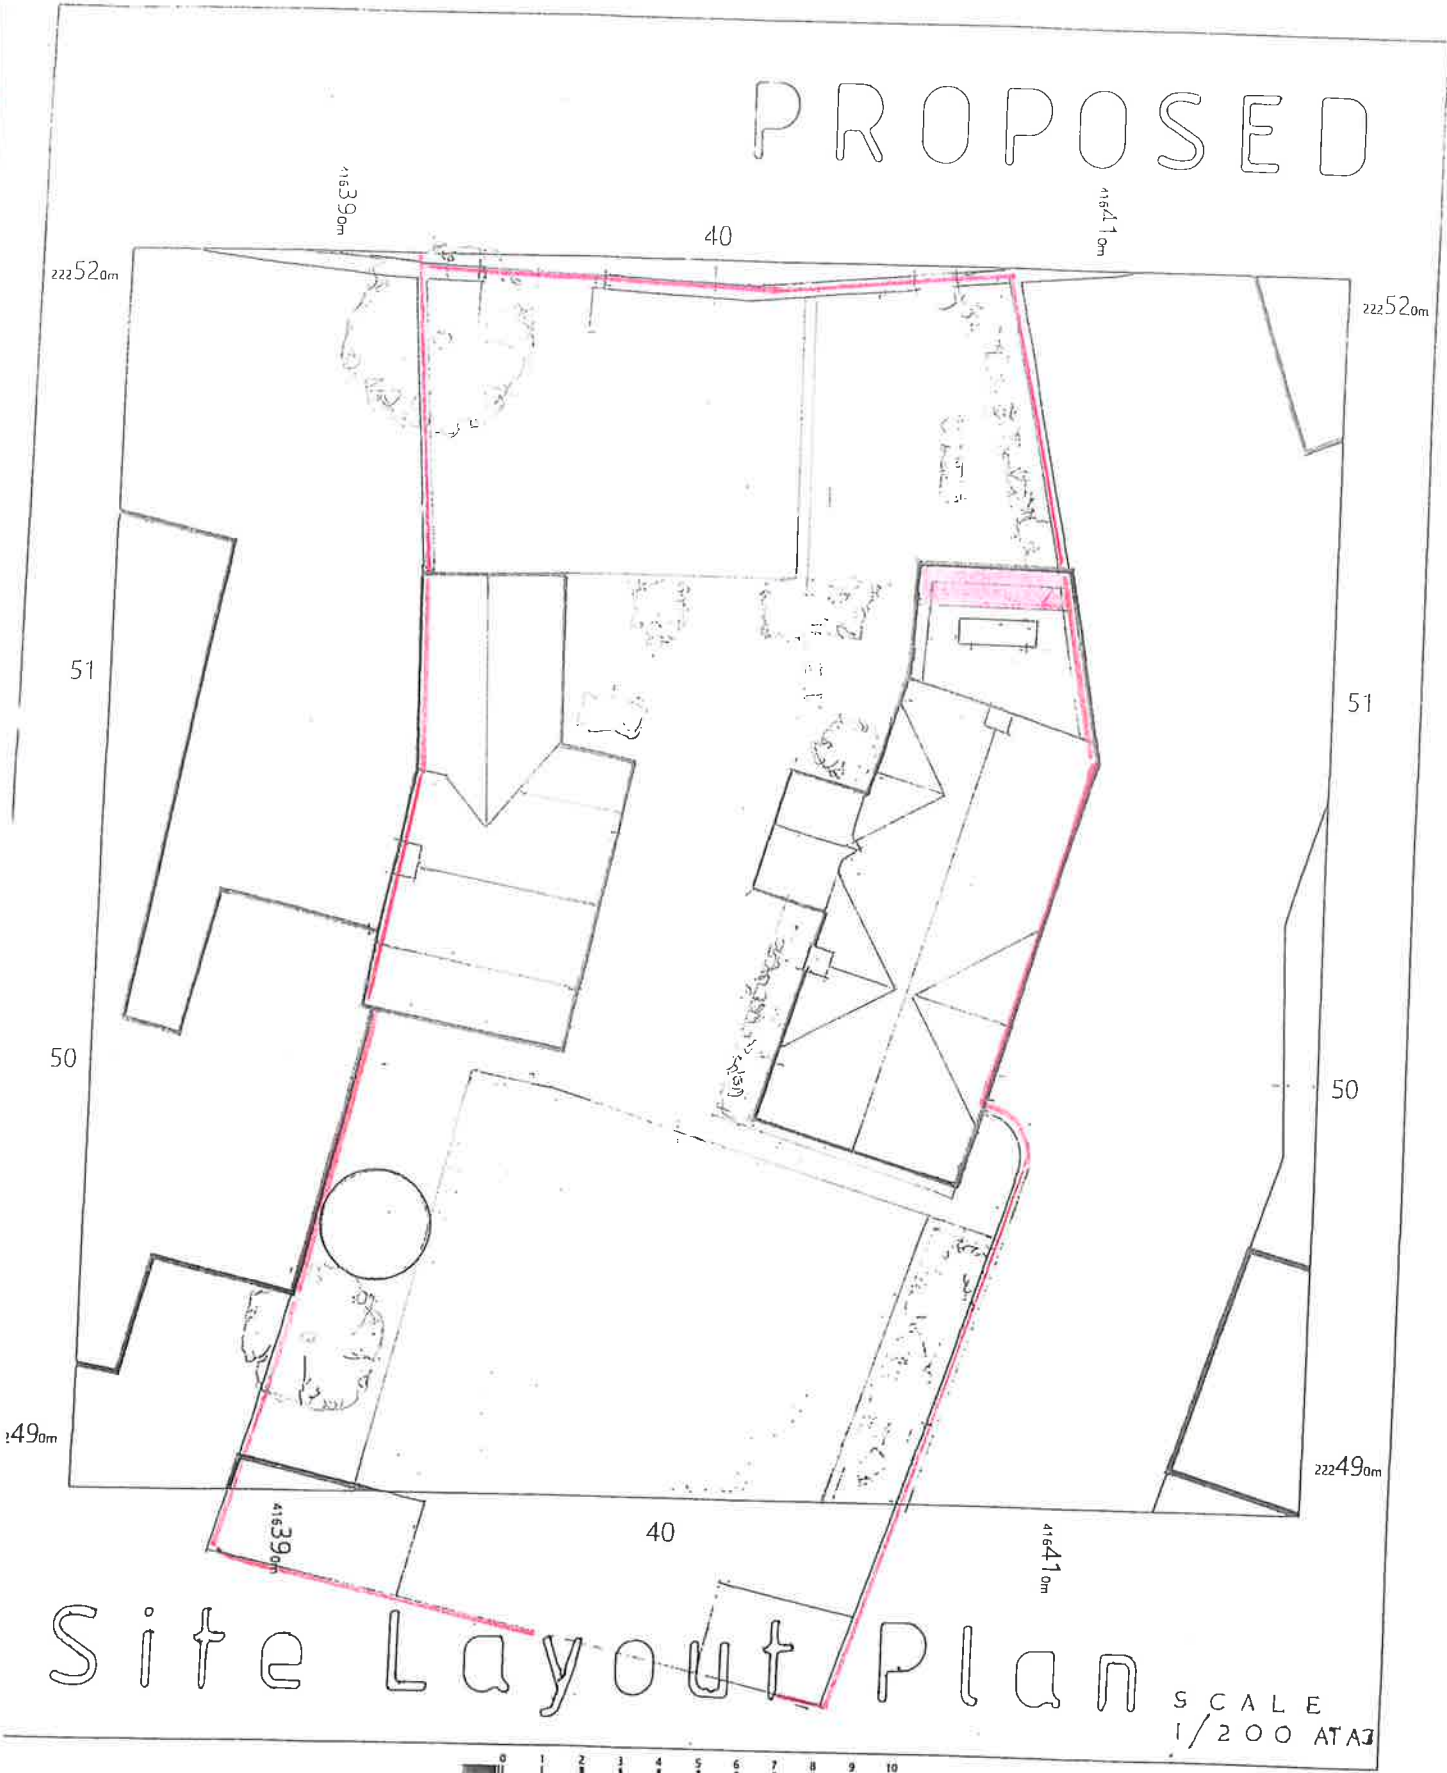

# PROPOSED

# Site Layout Plan

SCALE  
1/200 AT A3

Drawing no. TDR 0

Landula Becky Hill  
Itenham  
near Slaughter  
Worcestershire  
WR12 2HS

OS MasterMap 1250/2500/10000 scale  
Friday, June 25, 2021, ID: BW1-00972274  
[www.blackwellmapping.co.uk](http://www.blackwellmapping.co.uk)  
1:200 scale print at A4, Centre: 416401 E, 222505 N