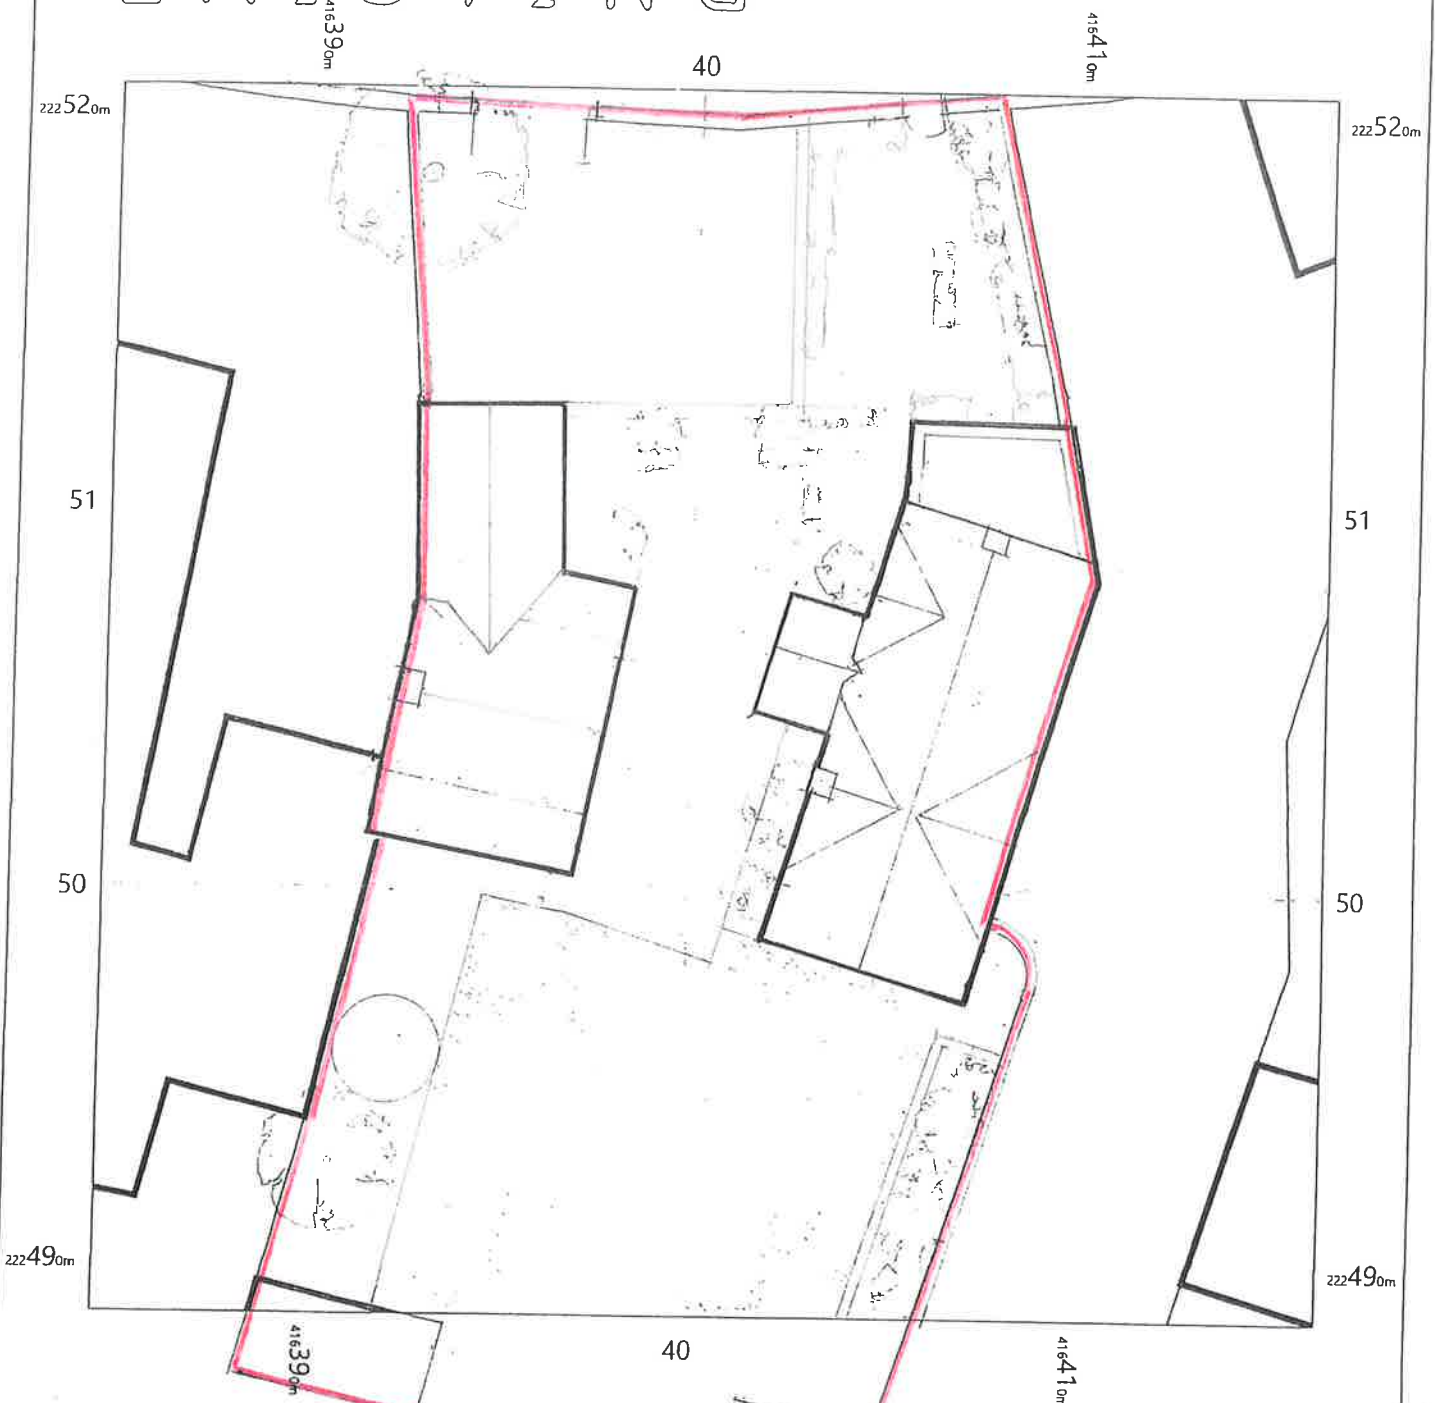

EXISTING

Site Layout Plan

SCALE
1/200 AT A3

Drawing no. TDR02

Lavandula Becky Hill
Cheltenham
Lower Slaughter
Gloucestershire
GL54 2HS

OS MasterMap 1250/2500/10000 scale
Friday, June 25, 2021, ID: BW1-00972274
www.blackwellmapping.co.uk

1:200 scale print at A4, Centre: 416401 E, 222505 N

©Crown Copyright Ordnance Survey, Licence no. 100041041

BLACKWELL'S
www.blackwellmapping.co.uk
TEL: 01865 333 677
maps.oxford@blackwell.co.uk