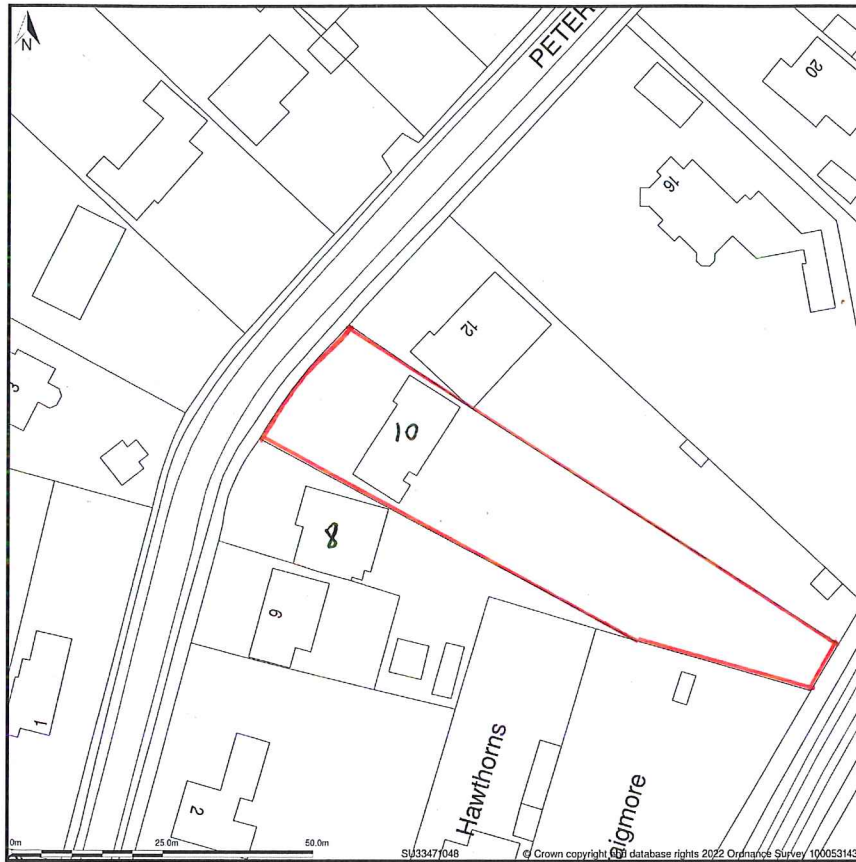

10, Peterscroft Avenue, Ashurst, Hampshire, SO40 7AB

Location Plan shows area bounded by: 433400.98, 110416.61 433542.4, 110558.03 (at a scale of 1:1250), OSGridRef: SU33471048. The representation of a road, track or path is no evidence of a right of way. The representation of features as lines is no evidence of a property boundary.

Produced on 18th Mar 2022 from the Ordnance Survey National Geographic Database and incorporating surveyed revision available at this date. Reproduction in whole or part is prohibited without the prior permission of Ordnance Survey. © Crown copyright 2022. Supplied by <https://www.buyaplan.co.uk> digital mapping a licensed Ordnance Survey partner (100053143). Unique plan reference: #00717407-ADAF6