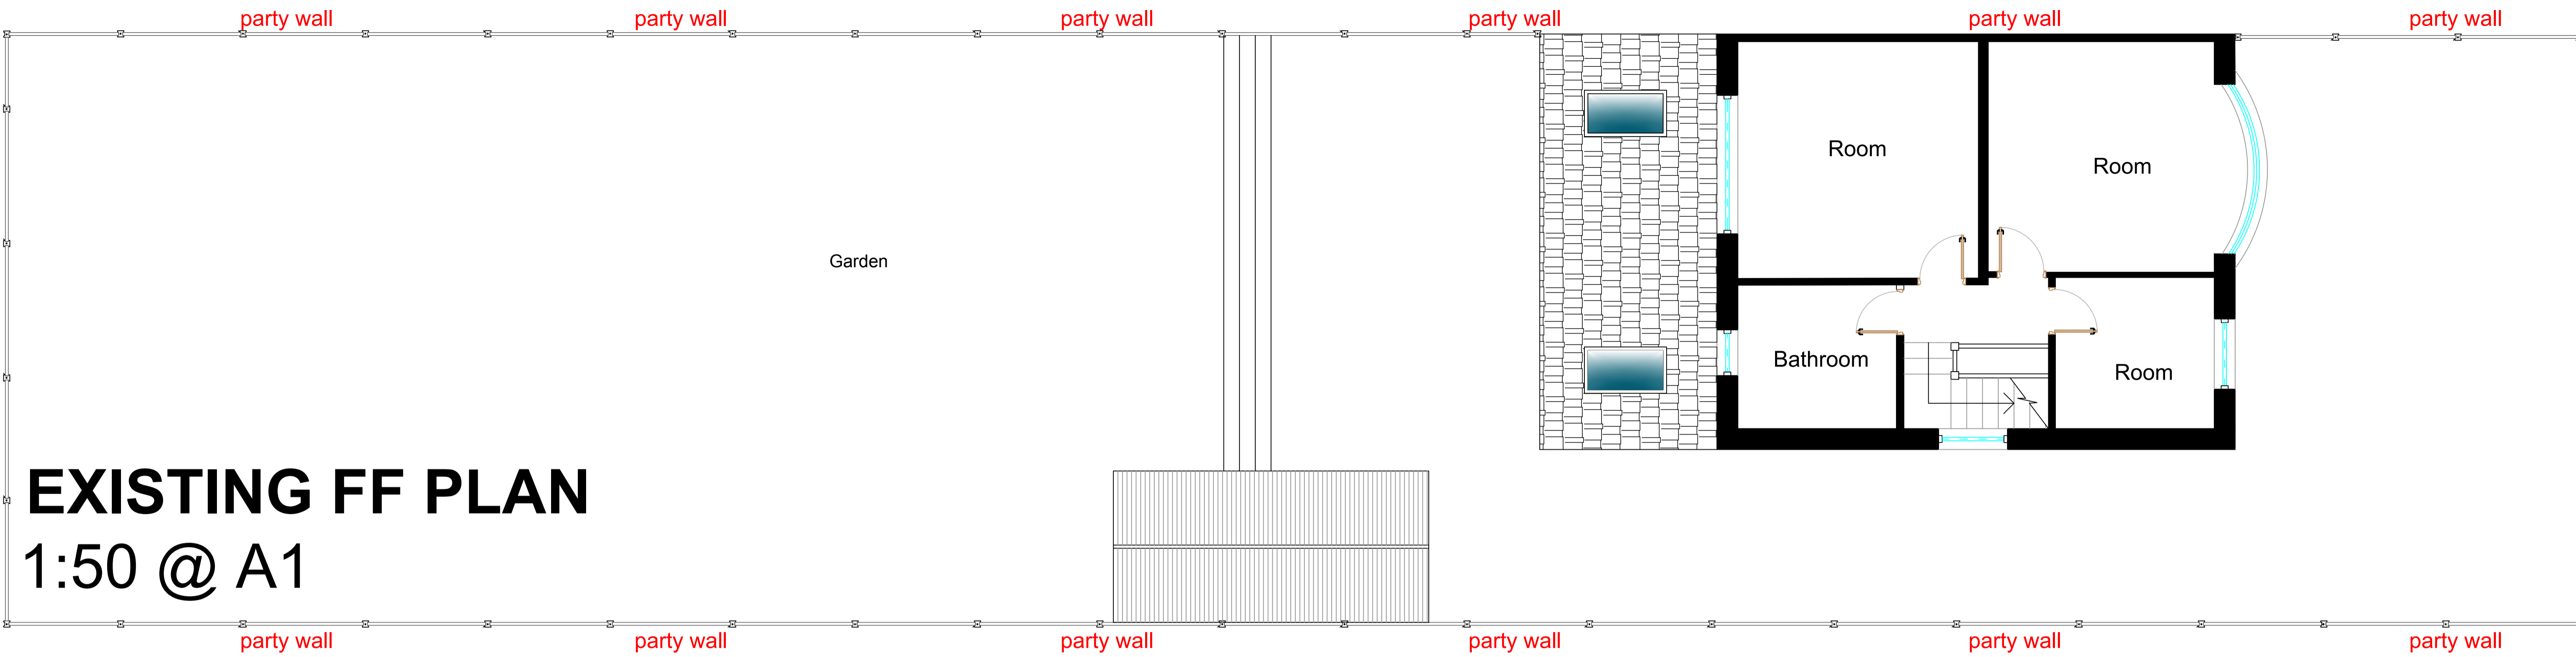

EXISTING FF PLAN

1:50 @ A1

EXISTING GF PLAN

1:50 @ A1

ADDRESS
56 downham road, stockport, sk4 5eg
PROJECT

proposed single storey side extension
REV. REVISION DETAILS