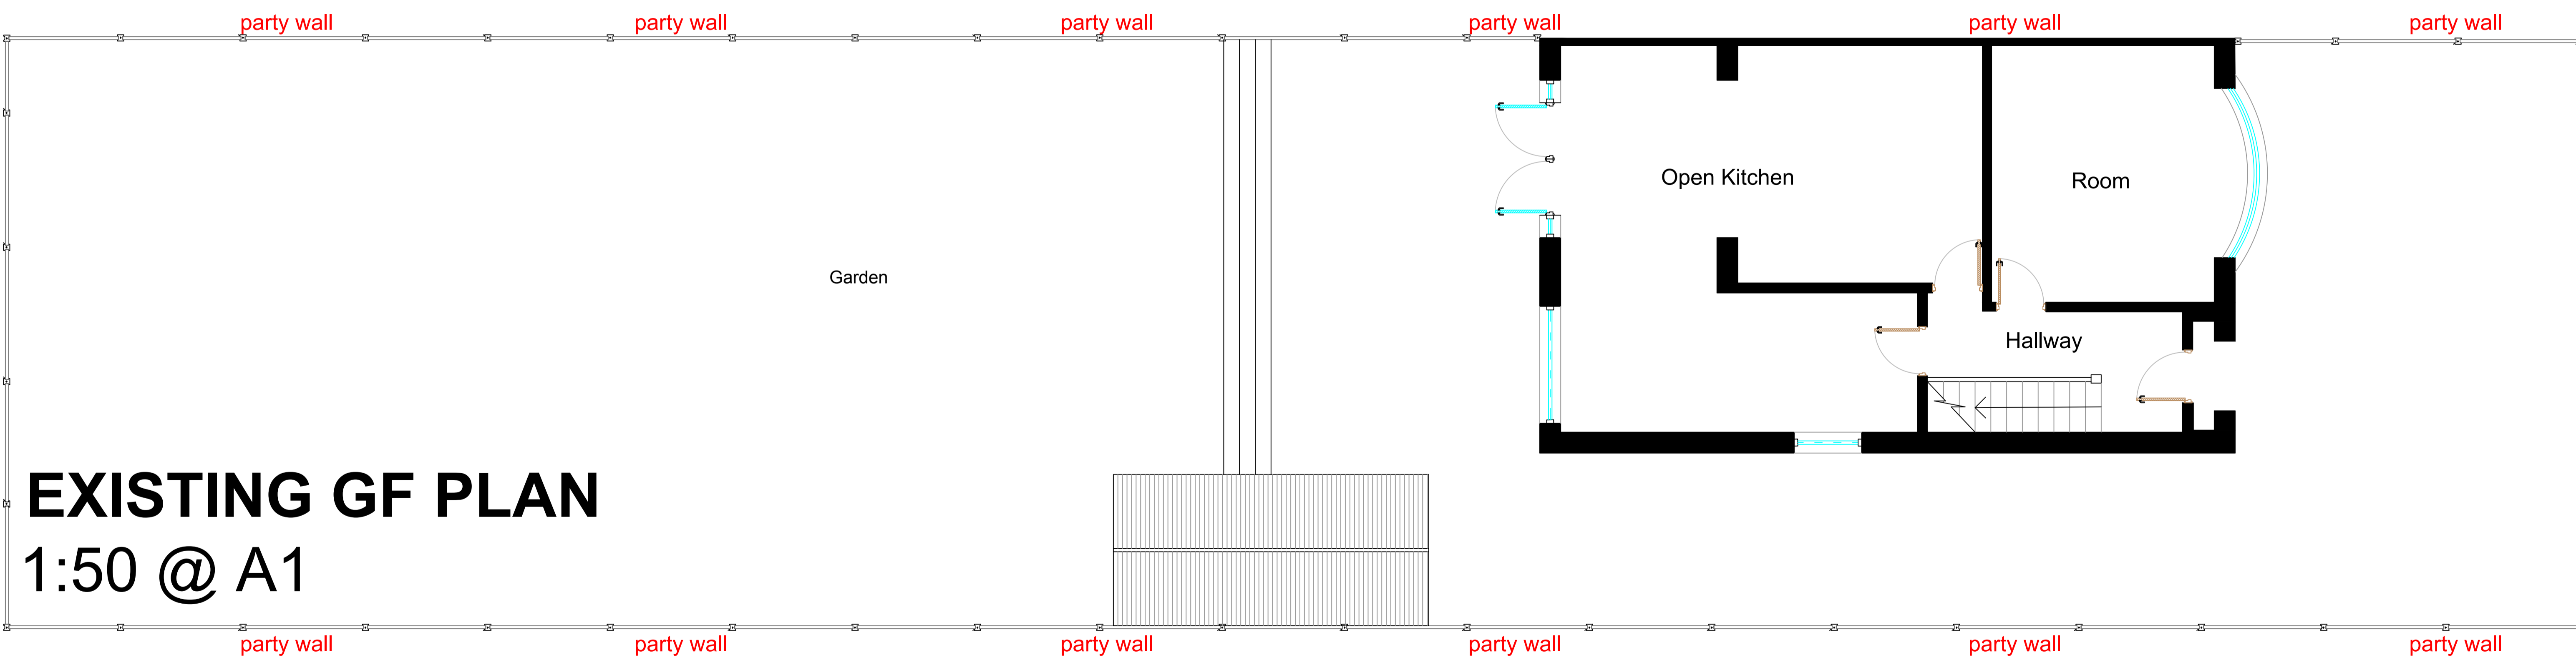

EXISTING FF PLAN

1:50 @ A1

EXISTING GF PLAN

1:50 @ A1

ADDRESS
56 downham road, stockport, sk4 5eg
PROJECT

proposed single storey side extension
REV. REVISION DETAILS