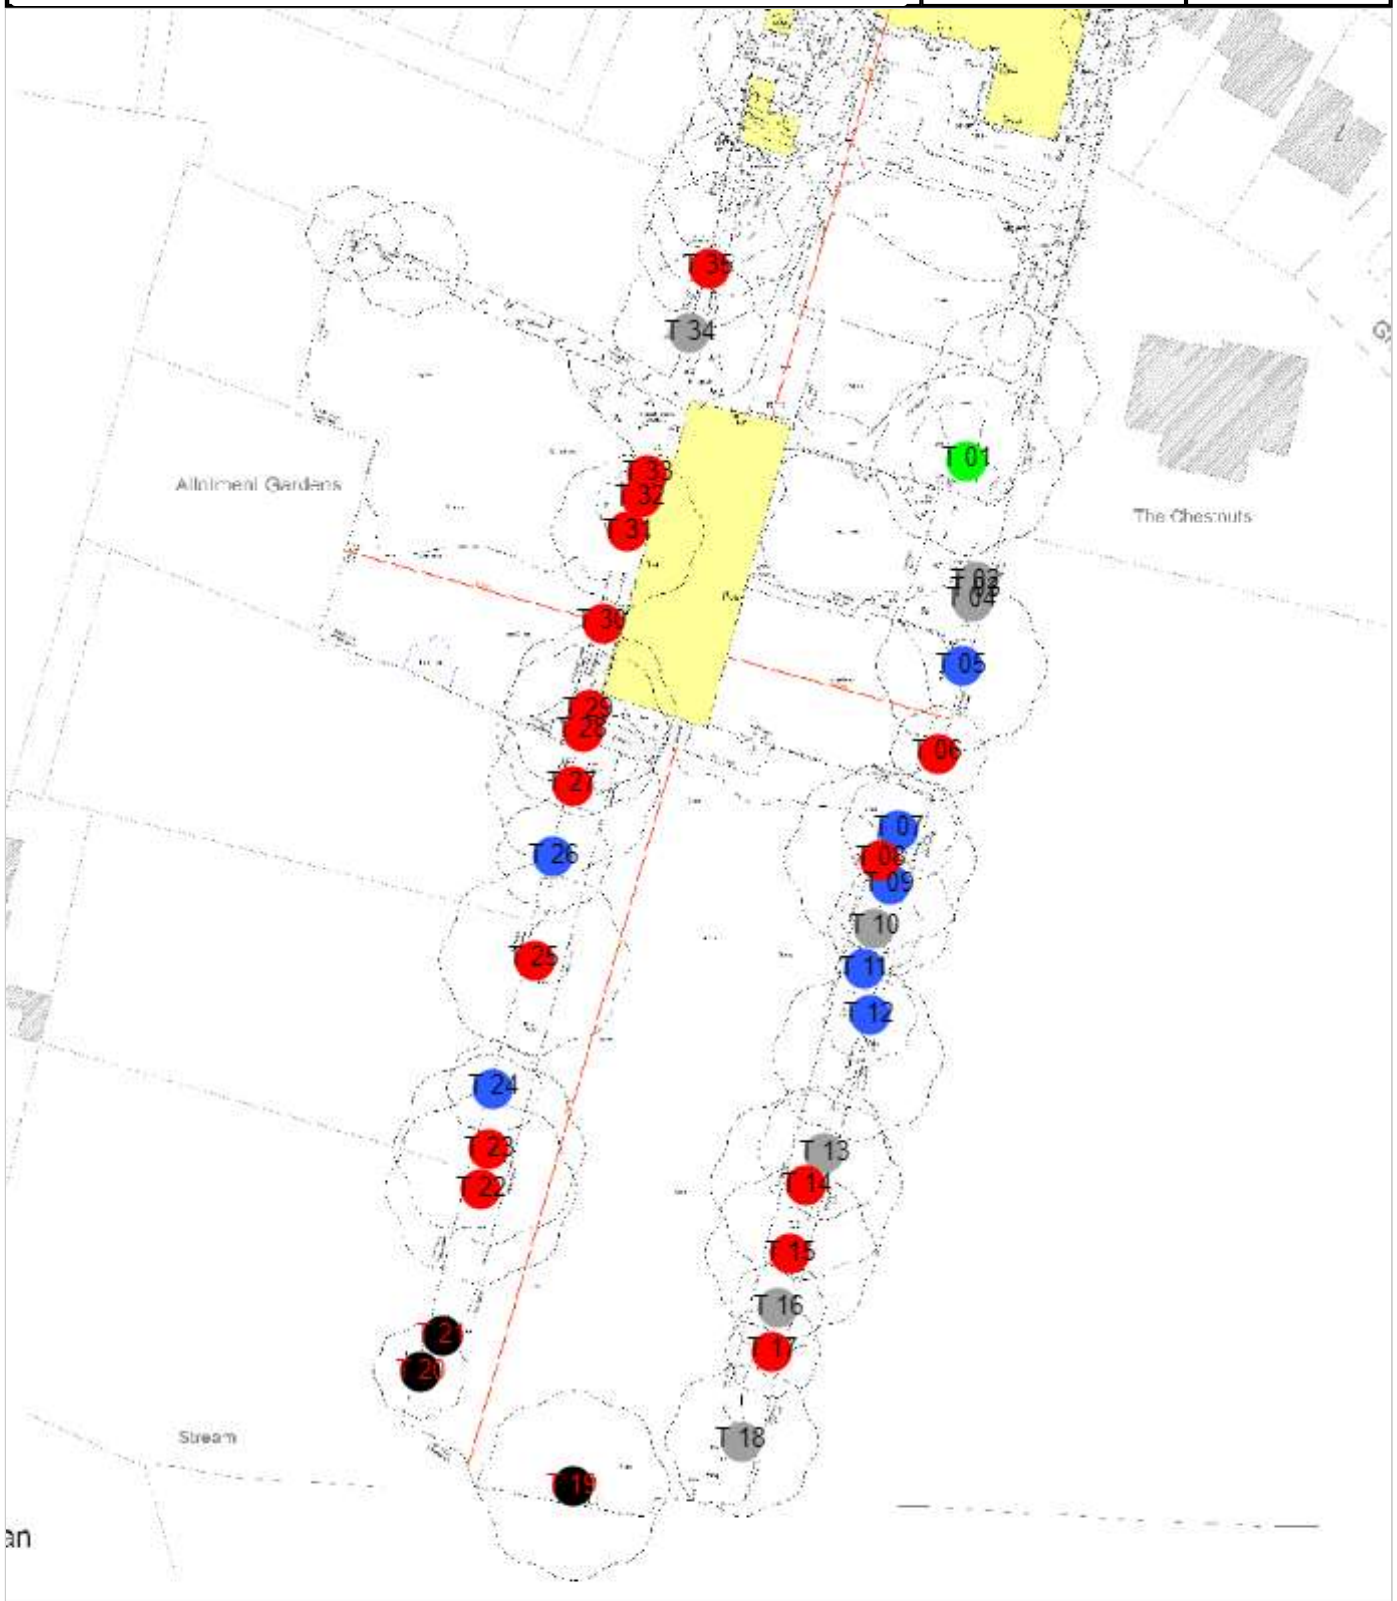

1.1 Site Plan Position Of Trees

in accordance with attached specification  
submitting contractor prior to the  
works referred back to Plant Design NE Ltd  
ownership of Plant Design NE Ltd

REVISIONS: