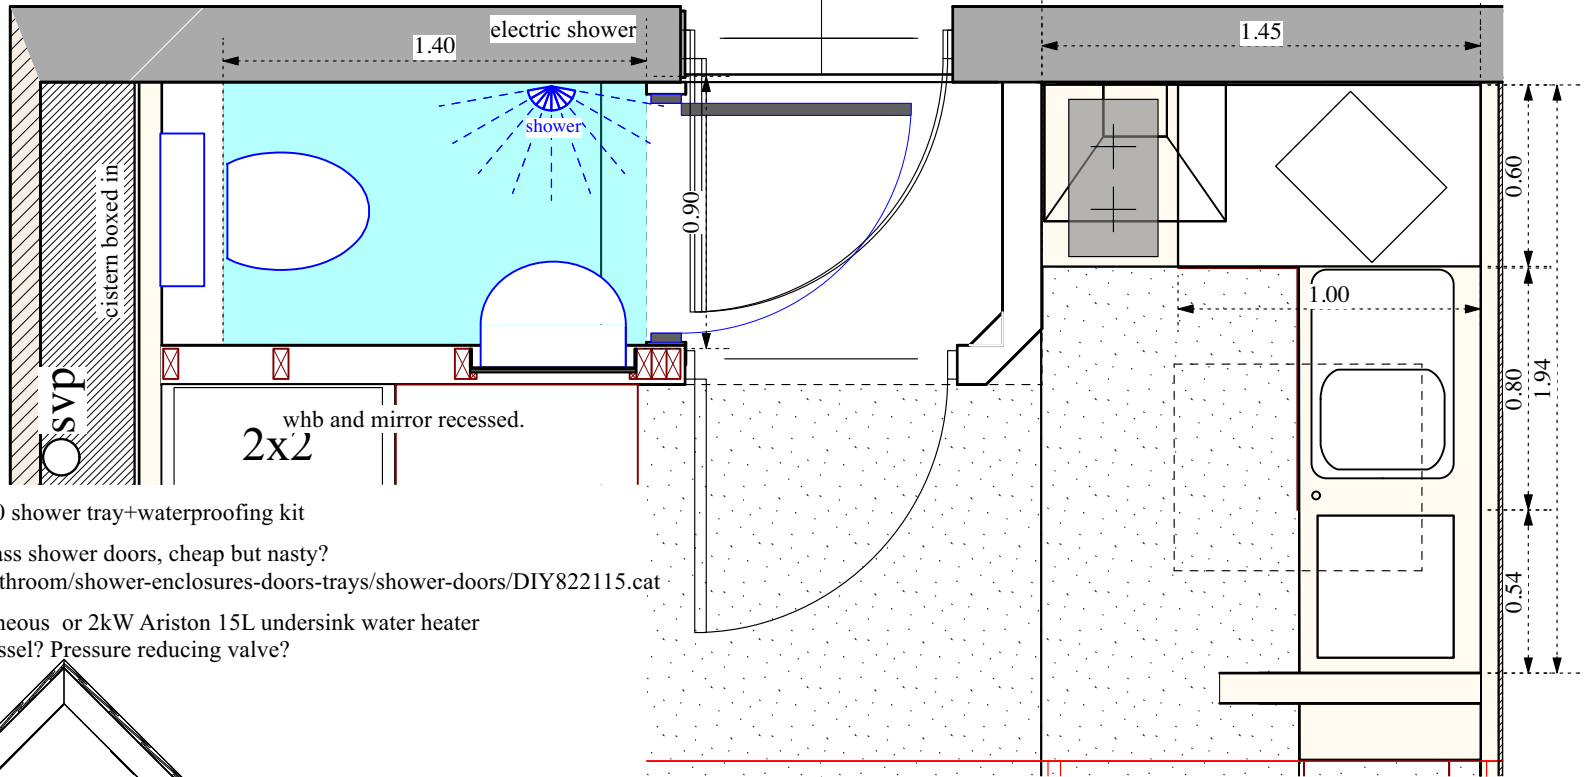

Shower / WC

Tilebacker boards to all walls in shower

Impey Aqua-Dec or similar 1400x900 shower tray+waterproofing kit

B&Q sell Cooke & Lewis frosted glass shower doors, cheap but nasty?

<https://www.diy.com/departments/bathroom/shower-enclosures-doors-trays/shower-doors/DIY822115.cat>

Triton Instaflo type 10kW instantaneous or 2kW Ariston 15L undersink water heater to also power shower? Expansion vessel? Pressure reducing valve?

Kitchenette

2-zone induction hob
Microwave
small (IKEA) sink, pillar tap
small fridge below worktop

Project

Drawing

Scale

Alterations to The Old Forge SR7 0LS

Proposed plan - Shower and Kitchenette

1/25 and 1/50

Client

Job Ref.

Drg. Ref.

Revisions

Mr. and Mrs. Vila

220.98 / 206 J

J. To Regs. 22/2/22 RV

SIMULATIONS Ltd.
Tel. 0191 513 0077
rv@simulations.plus.com

The Old Forge,
Seaton Lane,
Seaham SR7 0LS
Co. Reg. No. 1881795