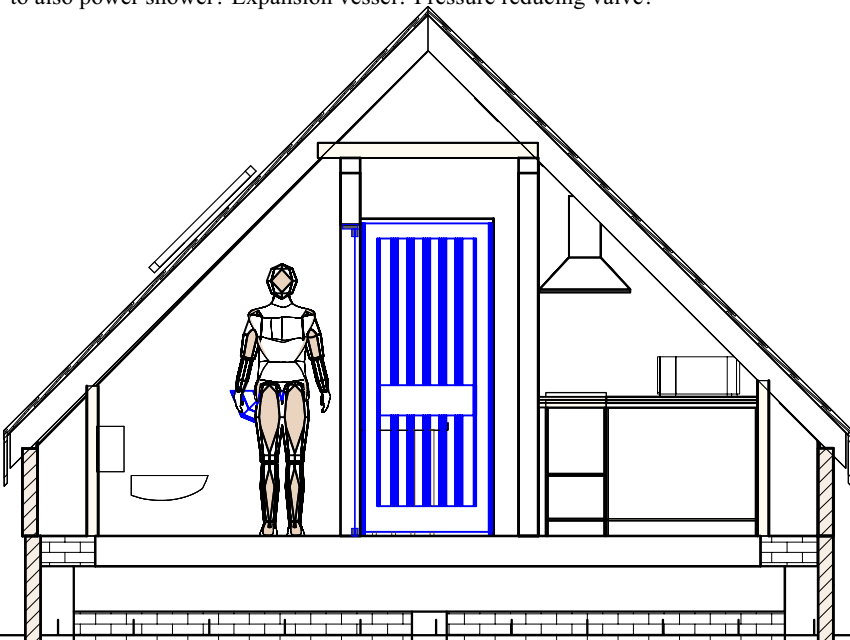

Shower / WC

Tilebacker boards to all walls in shower

Impey Aqua-Dec or similar 1400x900 shower tray+waterproofing kit

B&Q sell Cooke & Lewis frosted glass shower doors, cheap but nasty?

<https://www.diy.com/departments/bathroom/shower-enclosures-doors-trays/shower-doors/DIY822115.cat>

Triton Instaflo type 10kW instantaneous or 2kW Ariston 15L undersink water heater to also power shower? Expansion vessel? Pressure reducing valve?

Kitchenette

2-zone induction hob
Microwave
small (IKEA) sink, pillar tap
small fridge below worktop

Project

Drawing

Scale

Alterations to The Old Forge SR7 0LS

Proposed plan - Shower and Kitchenette

1/25 and 1/50

Client

Job Ref.

Drg. Ref.

Revisions

Mr. and Mrs. Vila

220.98 / 206 J

J. To Regs. 22/2/22 RV

SIMULATIONS Ltd.
Tel. 0191 513 0077
rv@simulations.plus.com

The Old Forge,
Seaton Lane,
Seaham SR7 0LS
Co. Reg. No. 1881795