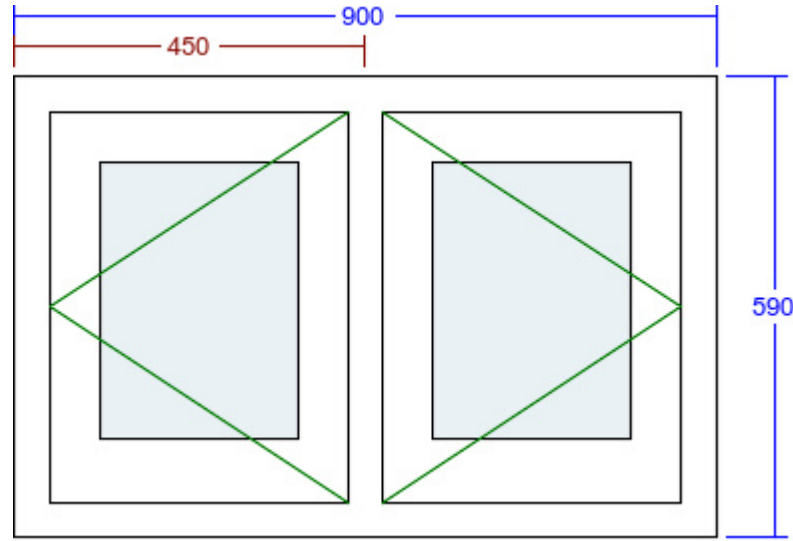

Item: 7	FLUSH CASEMENT WINDOW IN FINGER JOINTED REDWOOD	▲	Quantity: 1
Style: DL21	Item Reference: Polo Bedroom	Quote Ref: 143/2 V1	

Key Features:

VIEWED FROM OUTSIDE. POINT OF ARROW DENOTES HINGE POSITION.

Detailed Specification:

Width (mm)	900	Head Drip	None	Glass Pattern	Clear
Height (mm)	590				
Frame Head Size	60mm	Add Ons Required	No	Glass Type	4mm Annealed
Feature Mould	Bevel	Trickle Vents Required	No	Glazing Features	None
Floating Mullion	No	Window Board Required	No	Handle	Connoisseur - Brass
Equalise Glass Widths	Yes	Window Board Groove	No	Peg Stay Alignment	No Pegstay
Internal Colour	Light Ivory (RAL 1015) (B)			Hinge System	Friction with Kenrick locks
External Colour	Signal White (RAL 9003) (A)			FSC Certified	Yes
Cill	None