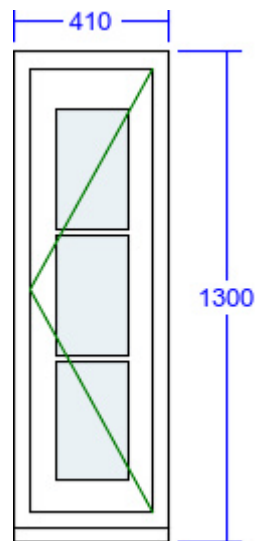

Item: 1

FLUSH CASEMENT WINDOW IN FINGER JOINTED REDWOOD

Quantity: 1

Style: One Off

Item Reference: Polo Left of door Bedroom

Quote Ref: 143/2 V1

Key Features:

A

B

Detailed Specification:

VIEWED FROM OUTSIDE. POINT OF ARROW DENOTES HINGE POSITION.

Width (mm)	410	Head Drip	None	Glass Pattern	Clear
Height (mm)	1300				
Frame Head Size	60mm	Add Ons Required	No	Glass Type	4mm Toughened
Deep Rails	Top - 110mm				
Feature Mould	Bevel	Trickle Vents Required	No	Glazing Features Size of Bar	Horizontal Astragal Bars 18mm
Internal Colour	Light Ivory (RAL 1015) (B)	Window Board Required	No	Handle	Connoisseur - Brass
External Colour	Signal White (RAL 9003) (A)	Window Board Groove	No	Peg Stay Alignment	No Pegstay
				Hinge System	Friction with Kenrick locks
Cill	165mm x 38mm (inc. in overall ht)				
Cill Species	Finger Jointed Redwood			FSC Certified	Yes
Cill Horns	No				
Factory Fit Cill	Yes				