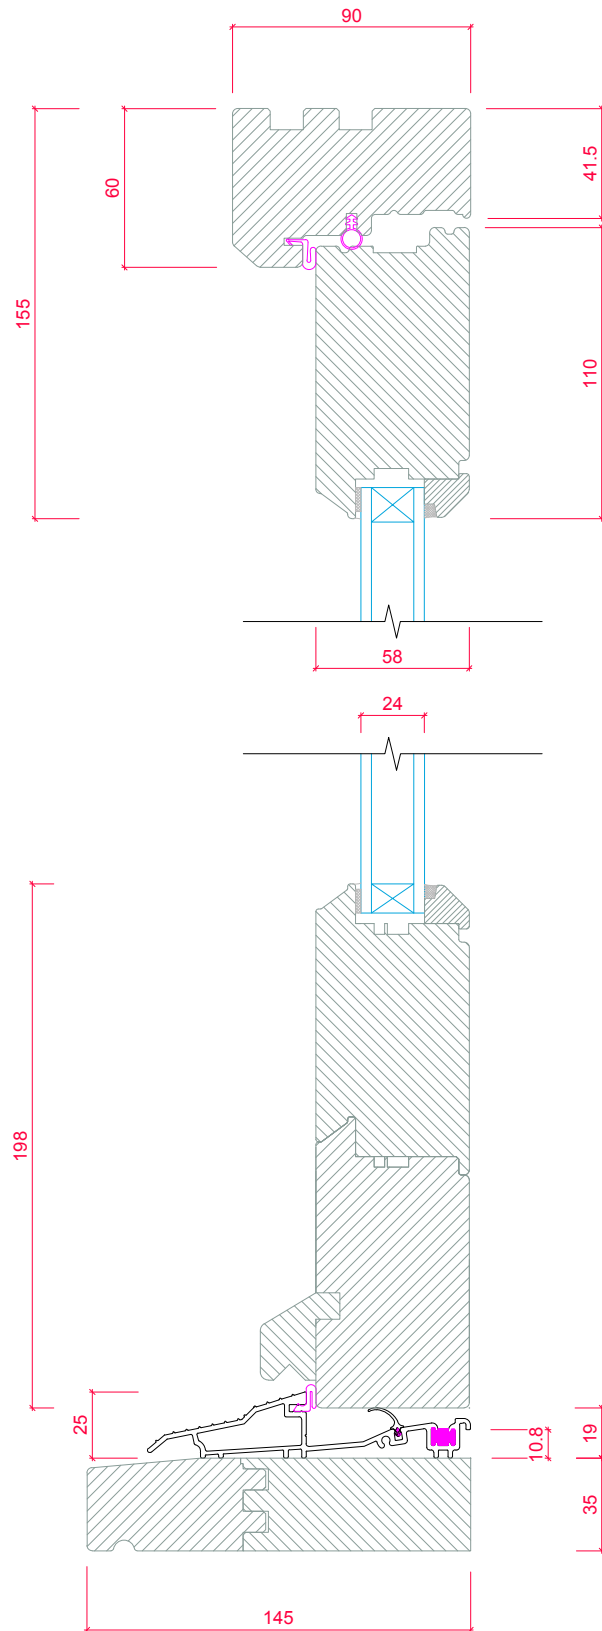

Optimal Door - Open In
Feature Mould: Bevel
Vertical Section
Standard Threshold with 145mm x 35mm Projecting Cill