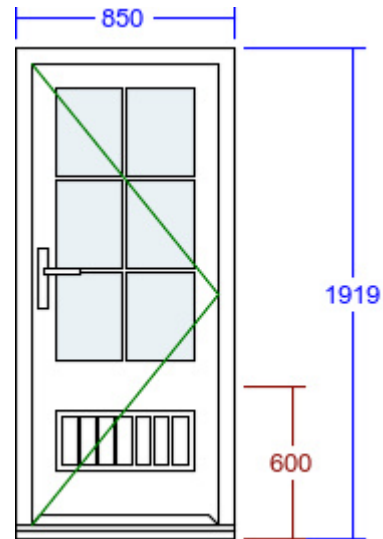

B

Detailed Specification:

VIEWED FROM OUTSIDE. POINT OF ARROW DENOTES HINGE POSITION.

Width (mm)	410	Head Drip	None	Glass Pattern	Clear
Height (mm)	1300				
Frame Head Size	60mm	Add Ons Required	No	Glass Type	4mm Toughened
Deep Rails	Top - 110mm				
Feature Mould	Bevel	Trickle Vents Required	No	Glazing Features Size of Bar	Horizontal Astragal Bars 18mm
Internal Colour	Light Ivory (RAL 1015) (B)	Window Board Required	No	Handle	Connoisseur - Brass
External Colour	Signal White (RAL 9003) (A)	Window Board Groove	No	Peg Stay Alignment	No Pegstay
				Hinge System	Friction with Kenrick locks
Cill	165mm x 38mm (inc. in overall ht)				
Cill Species	Finger Jointed Redwood			FSC Certified	Yes
Cill Horns	No				
Factory Fit Cill	Yes				

Notes: Glazing bars to line through with door

Item: 2

ENTRANCE DOOR IN FINGER JOINTED REDWOOD

Quantity: 1

Style: IN-A-Wardour

Item Reference: Polo Bedroom

Quote Ref: 143/2 V1

## Key Features:

A

B

DRAWING NOTES: VIEWED FROM OUTSIDE. ARROW DENOTES HINGE POSITION.

DRAWINGS DO NOT DEPICT KNOCKERS, SPY HOLES, SECURITY CHAINS OR DOORKNOBS. REFER TO BROCHURE FOR FULL GLAZING CONFIGURATIONS.

**Notes:** Glazing bars and sight lines to line through with windows either side 1900 mm high

**Optimal Door - Open In**  
**Feature Mould: Bevel**  
**Vertical Section**  
**Standard Threshold with 145mm x 35mm Projecting Cill**