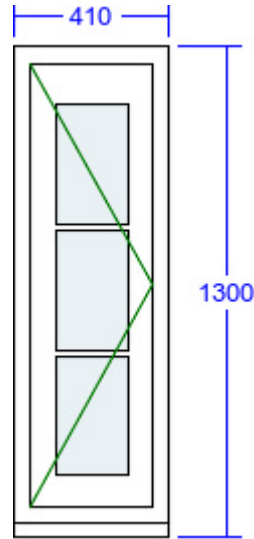

## Detailed Specification:

Overall Width (mm)	850	Head Drip	None	Door Sash Glass Pattern	Clear
Overall Height (mm)	1919	Cill Type	Projecting Cill	Glass Type	4mm Toughened
Frame Head Size	60mm	Cill	145mm x 35mm (inc. in overall ht)	Door Panel(s)	Plank Effect
Stiles & Rails	110mm	Cill Horns	No	Door Sash Glazing Features	Astragal Squares
Feature Mould	Bevel	Cill Species	Finger Jointed Redwood	Size Of Bar	18mm
Mid-Rail Height (mm)	600	Factory Fit Cill	Yes	Door Handle	Chatsworth - Brass Lever/Lever (Kaba)
Hinge Side	Right	Add Ons Required	No	Door Knocker	No
Door Opens	In	Trickle Vents Required	No	Letterbox	None
Door Sash Style	Wardour	Threshold Board Required	No	Security Chain	None
Internal Colour	Light Ivory (RAL 1015) (B)	Hinge Colour	Brass	Thumb Turn Required	Yes (Kaba)
External Colour	Signal White (RAL 9003) (A)	Threshold Colour	Gold	FSC Certified	Yes
		External Access	Yes		

**Notes:** Glazing bars and sight lines to line through with windows either side 1900 mm high

**Optimal Door - Open In**  
**Feature Mould: Bevel**  
**Vertical Section**  
**Standard Threshold with 145mm x 35mm Projecting Cill**

B

Detailed Specification:

VIEWED FROM OUTSIDE. POINT OF ARROW DENOTES HINGE POSITION.

Width (mm)	410	Head Drip	None	Glass Pattern	Clear
Height (mm)	1300				
Frame Head Size	60mm	Add Ons Required	No	Glass Type	4mm Toughened
Deep Rails	Top - 110mm				
Feature Mould	Bevel	Trickle Vents Required	No	Glazing Features	Horizontal Astragal Bars
		Window Board Required	No	Size of Bar	18mm
Internal Colour	Light Ivory (RAL 1015) (B)	Window Board Groove	No	Handle	Connoisseur - Brass
External Colour	Signal White (RAL 9003) (A)			Peg Stay Alignment	No Pegstay
				Hinge System	Friction with Kenrick locks
Cill	165mm x 38mm (inc. in overall ht)				
Cill Species	Finger Jointed Redwood			FSC Certified	Yes
Cill Horns	No				
Factory Fit Cill	Yes				