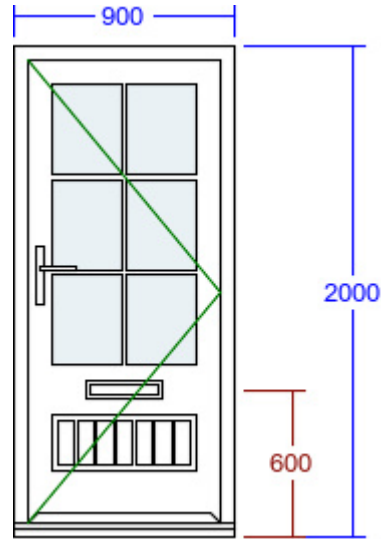

B

Detailed Specification:

VIEWED FROM OUTSIDE. POINT OF ARROW DENOTES HINGE POSITION.

Width (mm)	410	Head Drip	None	Glass Pattern	Clear
Height (mm)	1300				
Frame Head Size	60mm	Add Ons Required	No	Glass Type	4mm Toughened
Deep Rails	Top - 110mm				
Feature Mould	Bevel	Trickle Vents Required	No	Glazing Features	Horizontal Astragal Bars
		Window Board Required	No	Size of Bar	18mm
Internal Colour	Light Ivory (RAL 1015) (B)	Window Board Groove	No	Handle	Connoisseur - Brass
External Colour	Signal White (RAL 9003) (A)			Peg Stay Alignment	No Pegstay
				Hinge System	Friction with Kenrick locks
Cill	165mm x 38mm (inc. in overall ht)				
Cill Species	Finger Jointed Redwood			FSC Certified	Yes
Cill Horns	No				
Factory Fit Cill	Yes				

Notes: Glazing bars to line through with door

Detailed Specification:		VIEWED FROM OUTSIDE. POINT OF ARROW DENOTES HINGE POSITION.			
Width (mm)	750	Head Drip	None	Glass Pattern	Clear
Height (mm)	915	Add Ons Required	No	Glass Type	4mm Annealed
Frame Head Size	60mm	Trickle Vents Required	No	Glazing Features	Astragal Squares
Feature Mould	Bevel	Window Board Required	No	Size of Bar	18mm
Internal Colour	Light Ivory (RAL 1015) (B)	Window Board Groove	No	Handle	Connoisseur - Brass
External Colour	Signal White (RAL 9003) (A)			Peg Stay Alignment	No Pegstay
Cill	165mm x 38mm (inc. in overall ht)			Hinge System	Friction with Kenrick locks
Cill Species	Finger Jointed Redwood			FSC Certified	Yes
Cill Horns	No				
Factory Fit Cill	Yes				

## Key Features:

A

B

C

DRAWING NOTES: VIEWED FROM OUTSIDE. ARROW DENOTES HINGE POSITION.

DRAWINGS DO NOT DEPICT KNOCKERS, SPY HOLES, SECURITY CHAINS OR DOORKNOBS. REFER TO BROCHURE FOR FULL GLAZING CONFIGURATIONS.