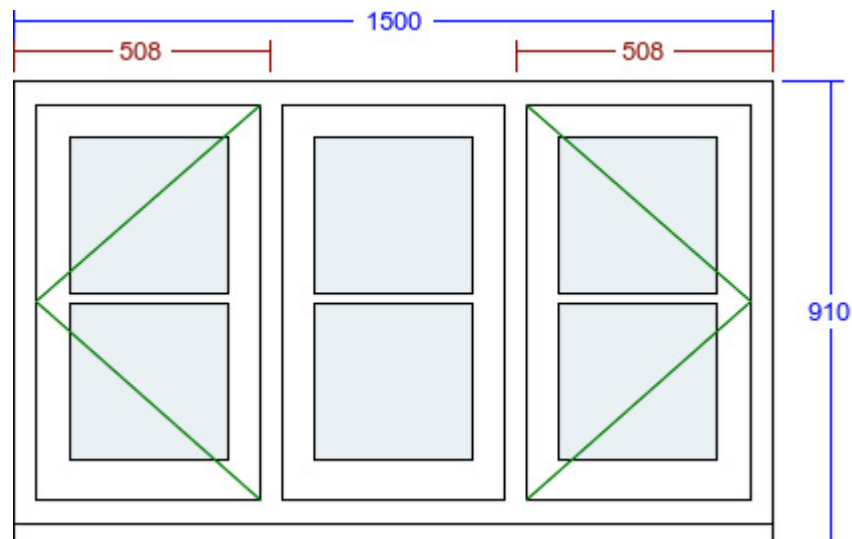

Item: 6

FLUSH CASEMENT WINDOW IN FINGER JOINTED REDWOOD

Quantity: 1

Style: DL47

Item Reference: Polo Bedroom

Quote Ref: 143/2 V1

Key Features:

A

B

Detailed Specification:

VIEWED FROM OUTSIDE. POINT OF ARROW DENOTES HINGE POSITION.

Width (mm)	1500	Head Drip	None	Glass Pattern	Clear
Height (mm)	910				
Frame Head Size	60mm	Add Ons Required	No	Glass Type	4mm Annealed
Feature Mould	Bevel	Trickle Vents Required	No	Glazing Features	Horizontal Astragal Bars
Style Option	Dummy Sash	Window Board Required	No	Size of Bar	18mm
Equalise Glass Widths	Yes	Window Board Groove	No	Handle	Connoisseur - Brass
Internal Colour	Light Ivory (RAL 1015) (B)			Peg Stay Alignment	No Pegstay
External Colour	Signal White (RAL 9003) (A)			Hinge System	Friction with Kenrick locks
Cill	165mm x 38mm (inc. in overall ht)			FSC Certified	Yes
Cill Species	Finger Jointed Redwood				
Cill Horns	No				
Factory Fit Cill	Yes