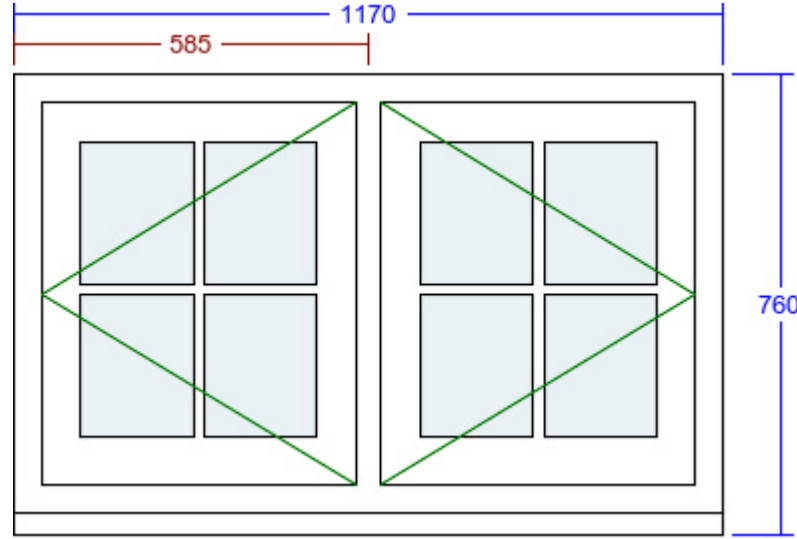

**Detailed Specification:**

Width (mm)	900	Head Drip	None	Glass Pattern	Clear
Height (mm)	590				
Frame Head Size	60mm	Add Ons Required	No	Glass Type	4mm Annealed
Feature Mould	Bevel	Trickle Vents Required	No	Glazing Features	None
Floating Mullion	No	Window Board Required	No	Handle	Connoisseur - Brass
Equalise Glass Widths	Yes	Window Board Groove	No	Peg Stay Alignment	No Pegstay
Internal Colour	Light Ivory (RAL 1015) (B)			Hinge System	Friction with Kenrick locks
External Colour	Signal White (RAL 9003) (A)			FSC Certified	Yes
Cill	None				

B

Detailed Specification:

VIEWED FROM OUTSIDE. POINT OF ARROW DENOTES HINGE POSITION.

Width (mm)	1170	Head Drip	None	Glass Pattern	Satinovo
Height (mm)	760	Add Ons Required	No	Glass Type	4mm Annealed
Frame Head Size	60mm	Trickle Vents Required	No	Glazing Features	Astragal Squares
Feature Mould	Bevel	Window Board Required	No	Size of Bar	18mm
Floating Mullion	No	Window Board Groove	No	Handle	Connoisseur - Brass
Equalise Glass Widths	Yes			Peg Stay Alignment	No Pegstay
Internal Colour	Light Ivory (RAL 1015) (B)			Hinge System	Friction with Kenrick locks
External Colour	Signal White (RAL 9003) (A)			FSC Certified	Yes
Cill	165mm x 38mm (inc. in overall ht)				
Cill Species	Finger Jointed Redwood				
Cill Horns	No				
Factory Fit Cill	Yes				