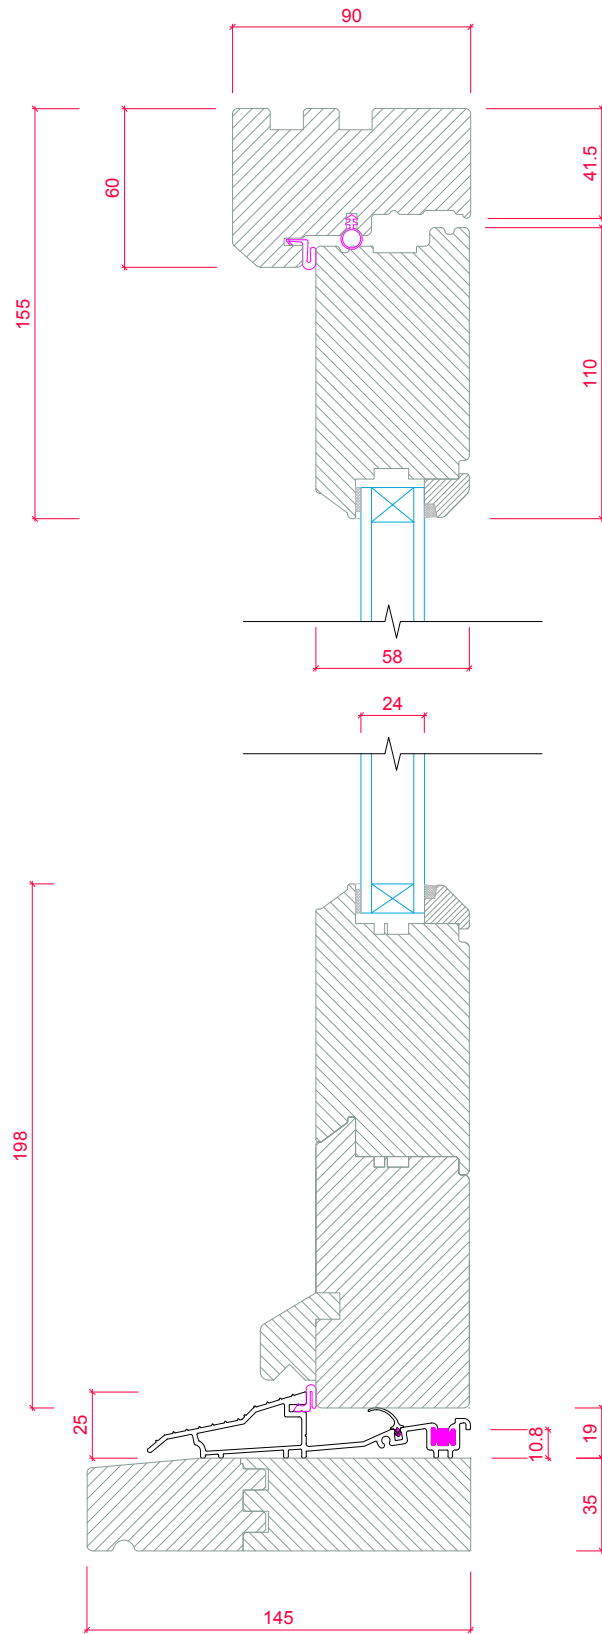

B

Detailed Specification:

VIEWED FROM OUTSIDE. POINT OF ARROW DENOTES HINGE POSITION.

Width (mm)	410	Head Drip	None	Glass Pattern	Clear
Height (mm)	1300				
Frame Head Size	60mm	Add Ons Required	No	Glass Type	4mm Toughened
Deep Rails	Top - 110mm				
Feature Mould	Bevel	Trickle Vents Required	No	Glazing Features	Horizontal Astragal Bars
		Window Board Required	No	Size of Bar	18mm
Internal Colour	Light Ivory (RAL 1015) (B)	Window Board Groove	No	Handle	Connoisseur - Brass
External Colour	Signal White (RAL 9003) (A)			Peg Stay Alignment	No Pegstay
				Hinge System	Friction with Kenrick locks
Cill	165mm x 38mm (inc. in overall ht)				
Cill Species	Finger Jointed Redwood			FSC Certified	Yes
Cill Horns	No				
Factory Fit Cill	Yes				

Notes: Glazing bars to line through with door

Detailed Specification:		VIEWED FROM OUTSIDE. POINT OF ARROW DENOTES HINGE POSITION.			
Width (mm)	750	Head Drip	None	Glass Pattern	Clear
Height (mm)	915	Add Ons Required	No	Glass Type	4mm Annealed
Frame Head Size	60mm	Trickle Vents Required	No	Glazing Features	Astragal Squares
Feature Mould	Bevel	Window Board Required	No	Size of Bar	18mm
Internal Colour	Light Ivory (RAL 1015) (B)	Window Board Groove	No	Handle	Connoisseur - Brass
External Colour	Signal White (RAL 9003) (A)			Peg Stay Alignment	No Pegstay
Cill	165mm x 38mm (inc. in overall ht)			Hinge System	Friction with Kenrick locks
Cill Species	Finger Jointed Redwood			FSC Certified	Yes
Cill Horns	No				
Factory Fit Cill	Yes				

## Key Features:

A

B

C

DRAWING NOTES: VIEWED FROM OUTSIDE. ARROW DENOTES HINGE POSITION.

DRAWINGS DO NOT DEPICT KNOCKERS, SPY HOLES, SECURITY CHAINS OR DOORKNOBS. REFER TO BROCHURE FOR FULL GLAZING CONFIGURATIONS.

**Notes:** Colour to be confirmed Spencer unable to measure due to architrave

**Optimal Door - Open In**  
**Feature Mould: Bevel**  
**Vertical Section**  
**Standard Threshold with 145mm x 35mm Projecting Cill**