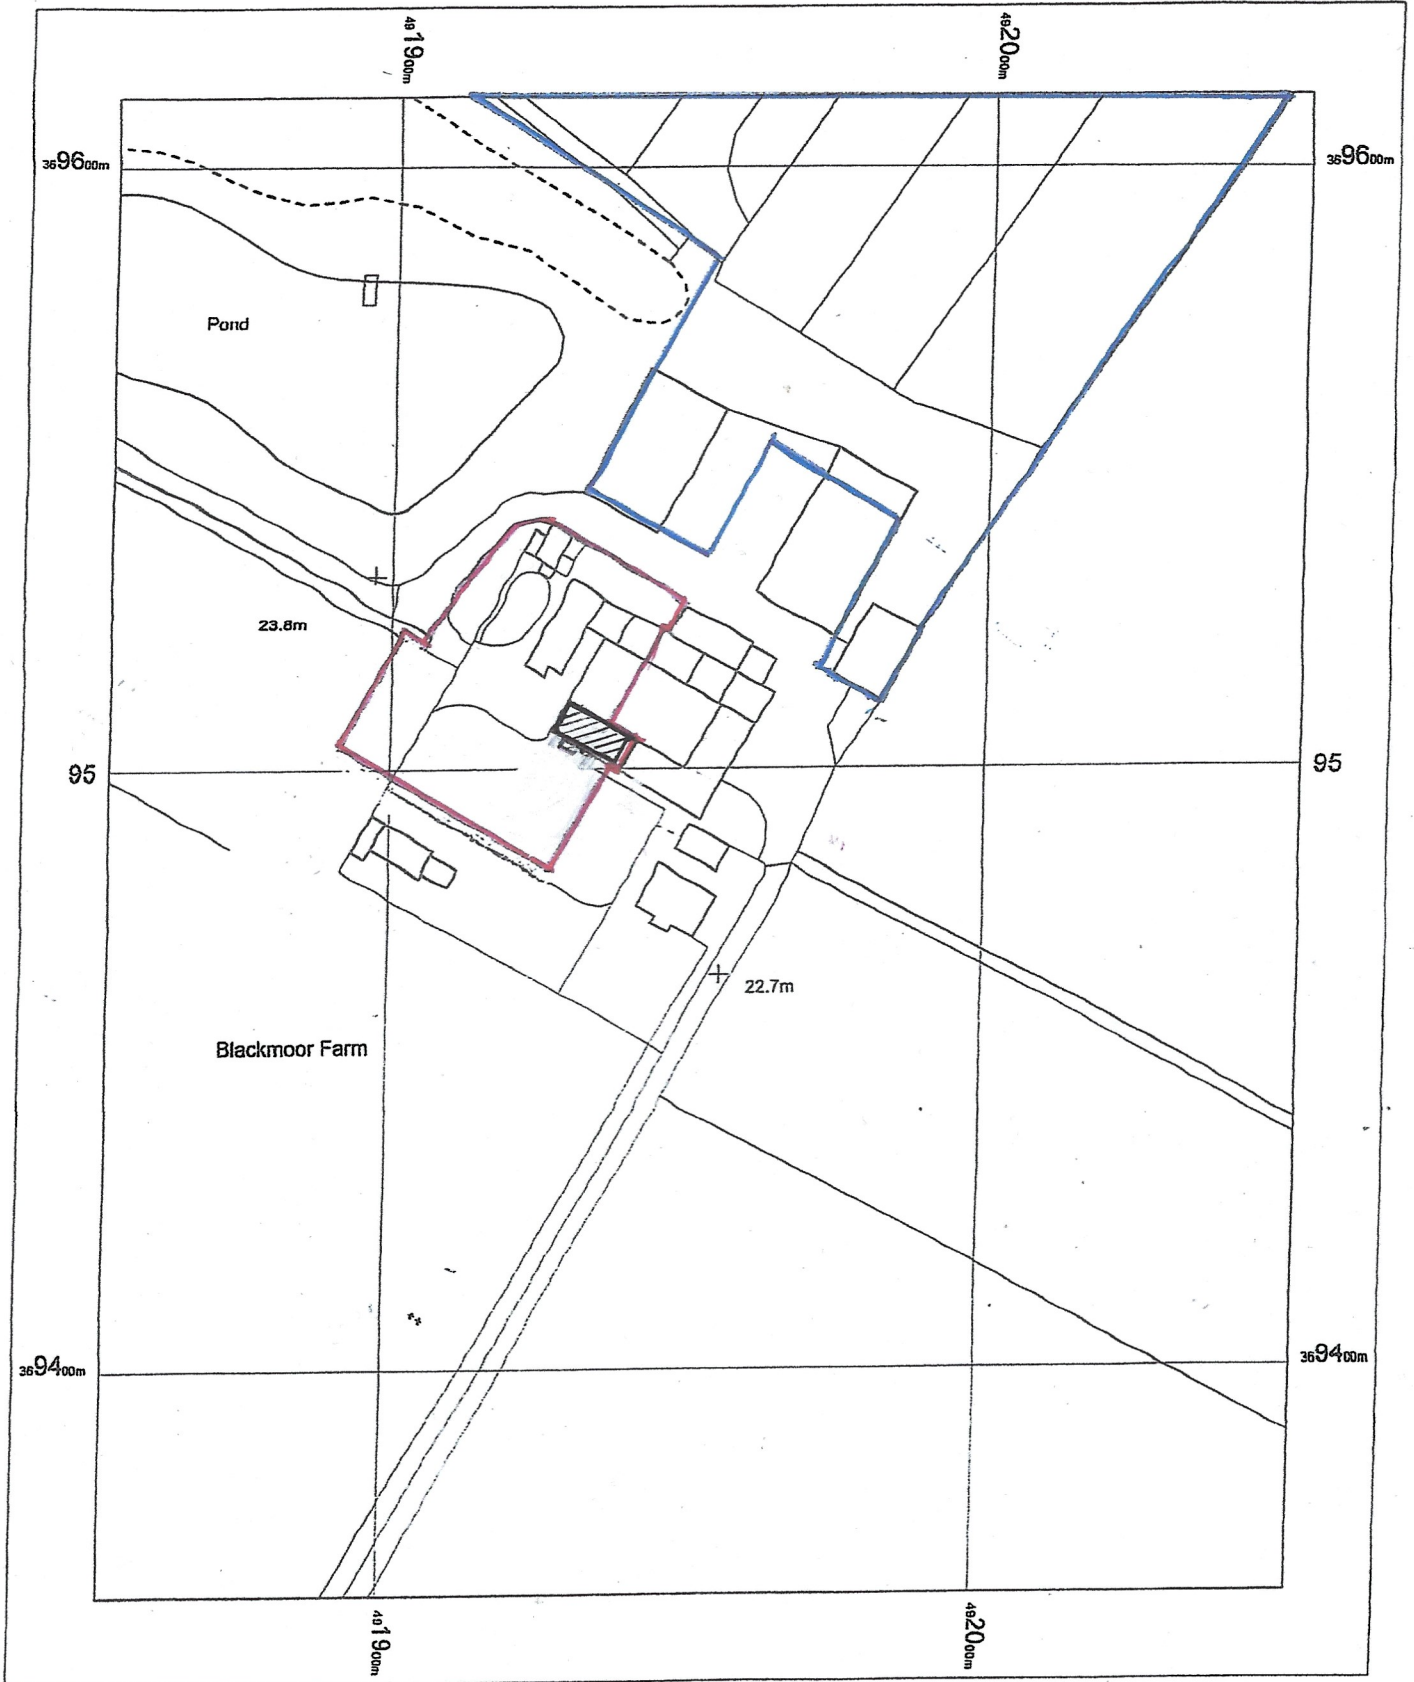

# Blackmoor Farm

OS MasterMap 1250/2500/10000 scale  
02 February 2016, ID: BW1-00498585  
maps.blackwell.co.uk

1:1250 scale print at A4, Centre: 491953 E, 369487 N

©Crown Copyright Ordnance Survey. Licence no.  
100041040