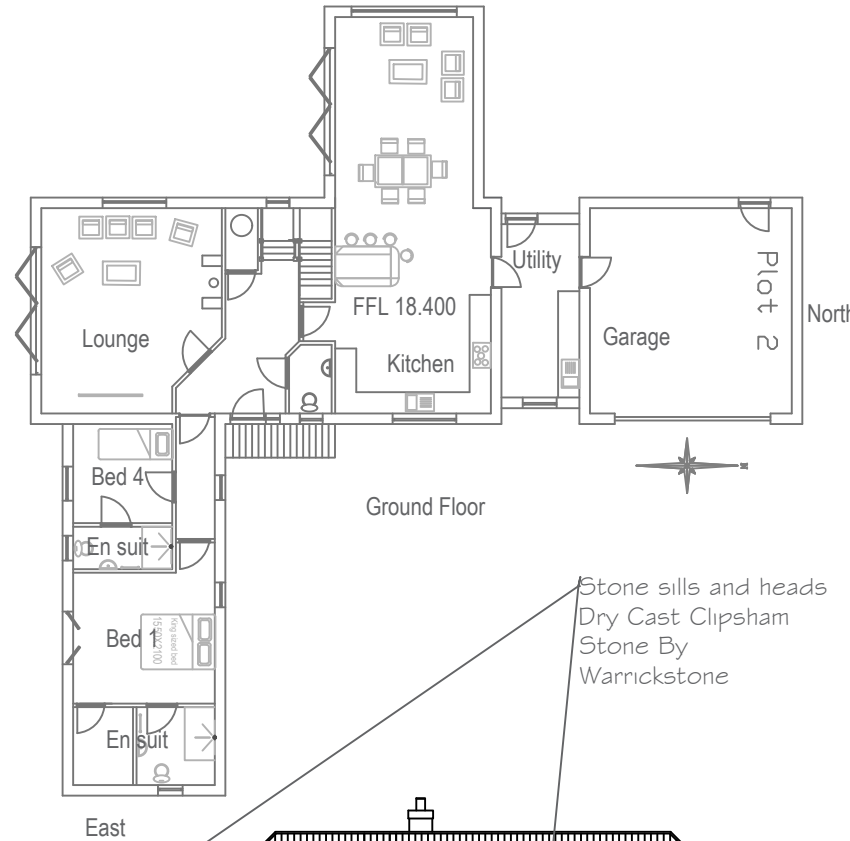

West Elevation

North Elevation

Brickwork to be Wienerburger Disempal Retro Mayfair

1st Floor

Ground Floor

South Elevation

East Elevation

Planning		
No.	Revision/Issue	Date
Form Name and Address		

Project	Plot 2	Sheet
Date	01/01/2022	1
Scale	1:100	©A2