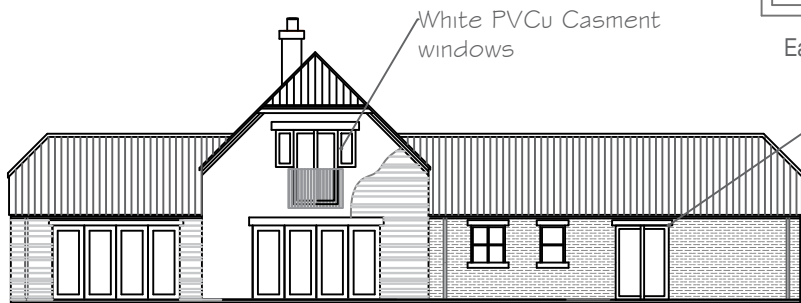

West Elevation

North Elevation

Brickwork to be Wienerburger Disempal Retro Mayfair

1st Floor

Ground Floor

South Elevation

East Elevation

Planning		
No.	Revision/Issue	Date
Form Name and Address		

Lyndon Design

Designed by:
 Mr C Johnson
 6a Wood Lane
 South Hykeham
 Lincoln
 LN6 9 NL

Mobile: 07836 226556
 email c-johnson@live.co.uk

This Drawing is Copyright

Project Name and Address

School Lane
 Silk Willoughby
 Sleaford
 Lincolnshire
 Loveden Homes Ltd

Project	Plot 2	Sheet
Date	01/01/2022	1
Scale	1:100	©A2