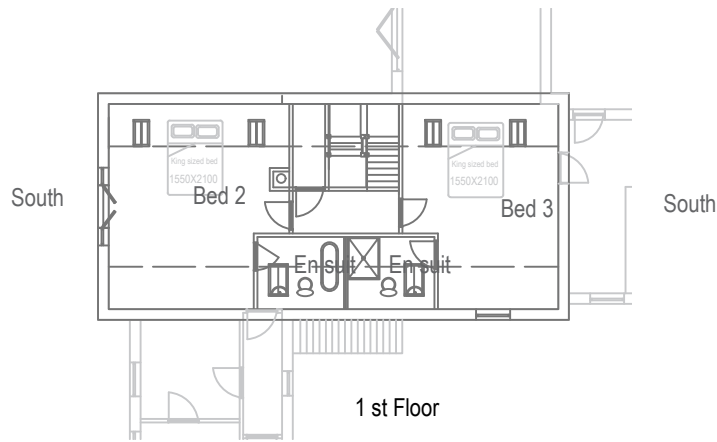

West Elevation

North Elevation

Brickwork to be Wienerburger Disempal Retro Mayfair

1st Floor

Ground Floor

South Elevation

East Elevation

Planning		
No.	Revision/Issue	Date
Form Name and Address		

Project	Plot 2	Sheet
Date	01/01/2022	1
Scale	1:100	©A2