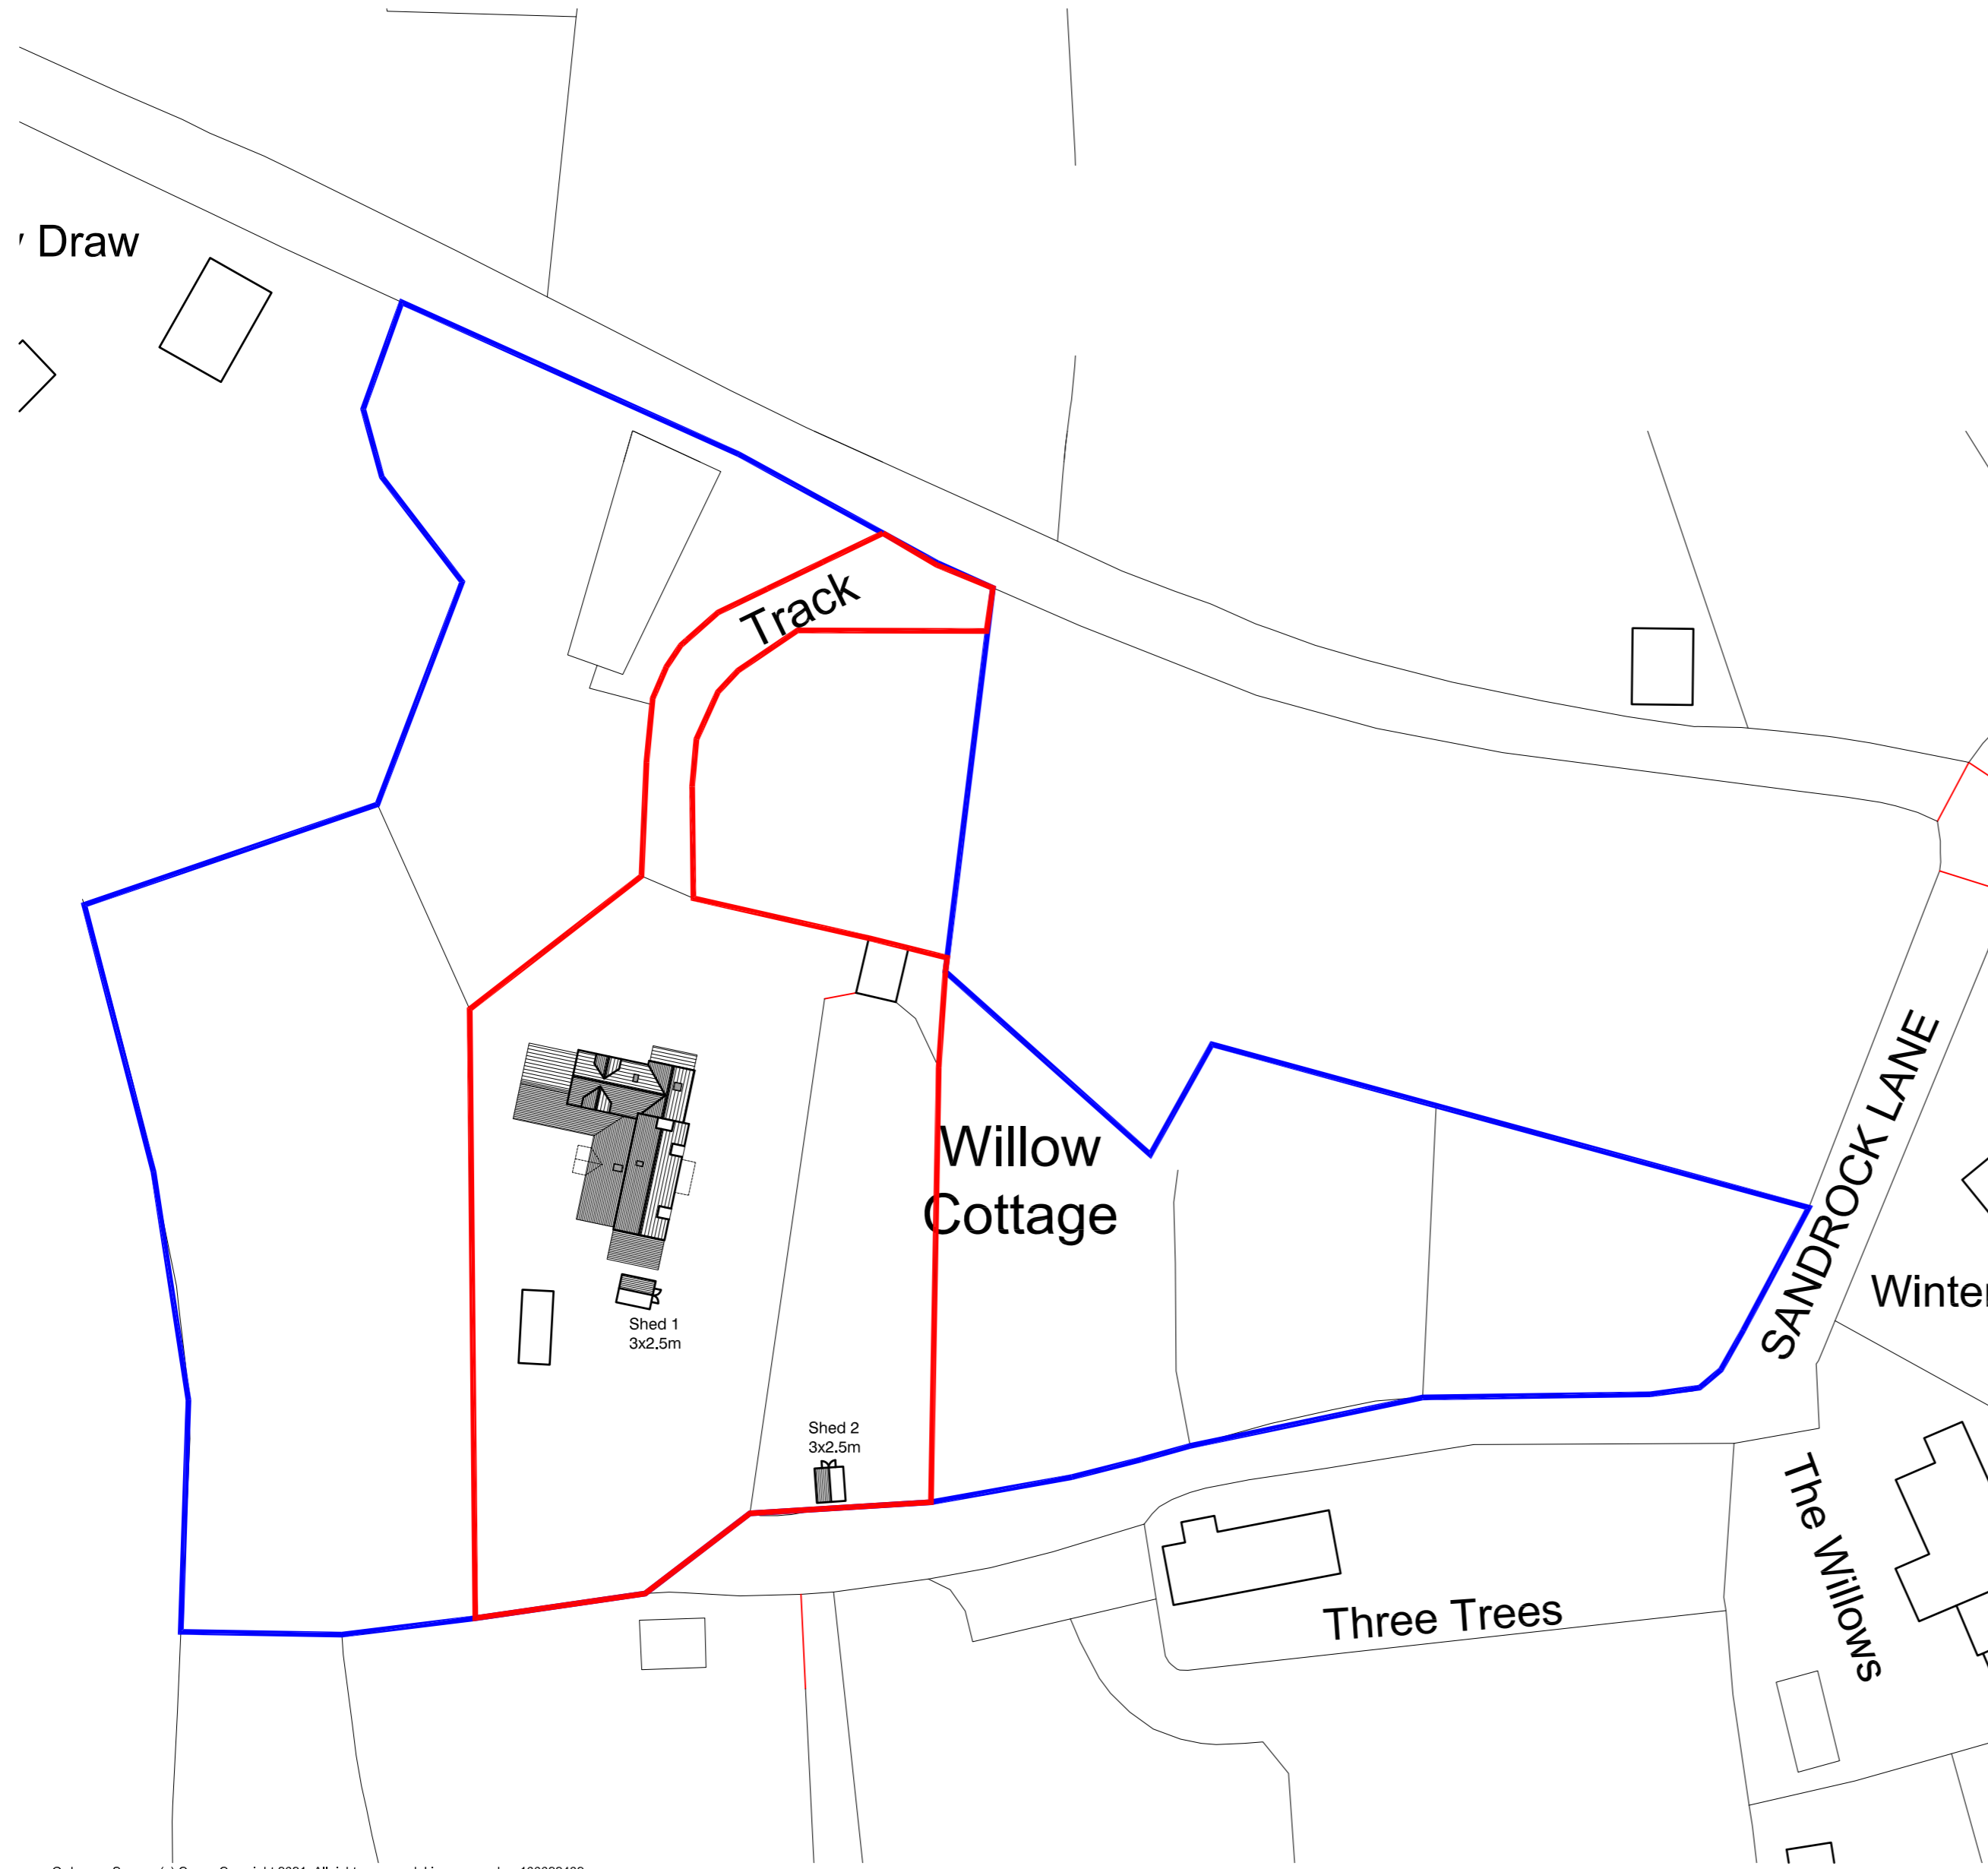

Ordnance Survey, (c) Crown Copyright 2021. All rights reserved. Licence number 100022432
SITE PLAN 1:500