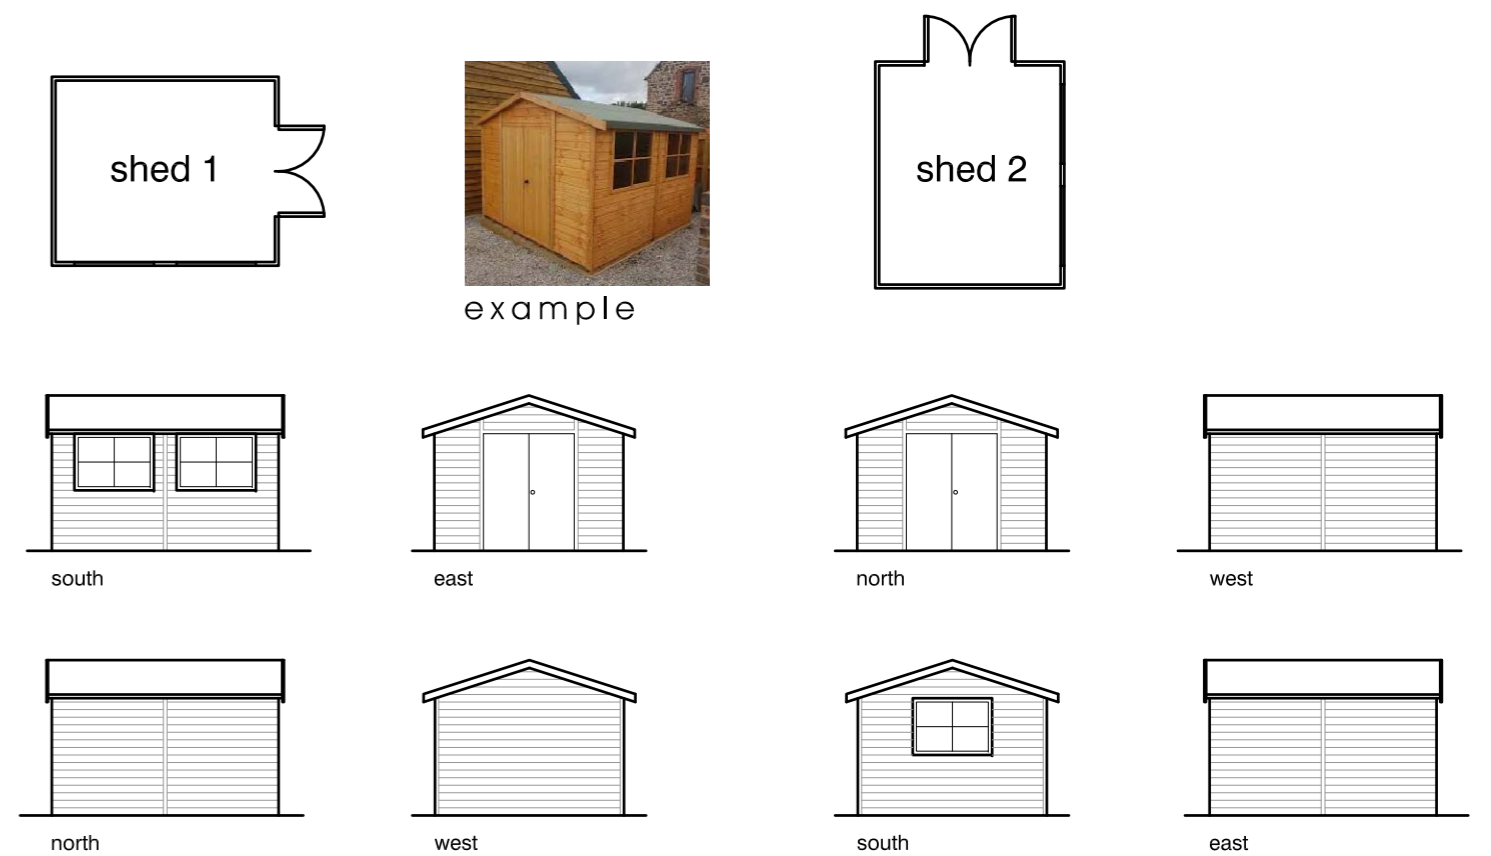

SHED LAYOUTS 1:100

rev.	description	date	by
status:	SKETCH		

Unit 7, Henry Close
Battlefield Enterprise Park
Battlefield
Shrewsbury
Shropshire SY1 3TJ

The Studio,
3 William Felton Mews
Salop Road,
Oswestry
Shropshire SY11 2RQ

client
Ms Holt & Mr Woodman
project
Willow Cottage, Trefonen, Oswestry, SY10 9DP

drawing
Location and Proposed Site Plan

scale
1:500/1250@A2
date
Oct 2021
drawn
CM
rev
A

E: info@ke-design.co.uk www.ke-design.co.uk T: 01743 298080

T: 01691 656964