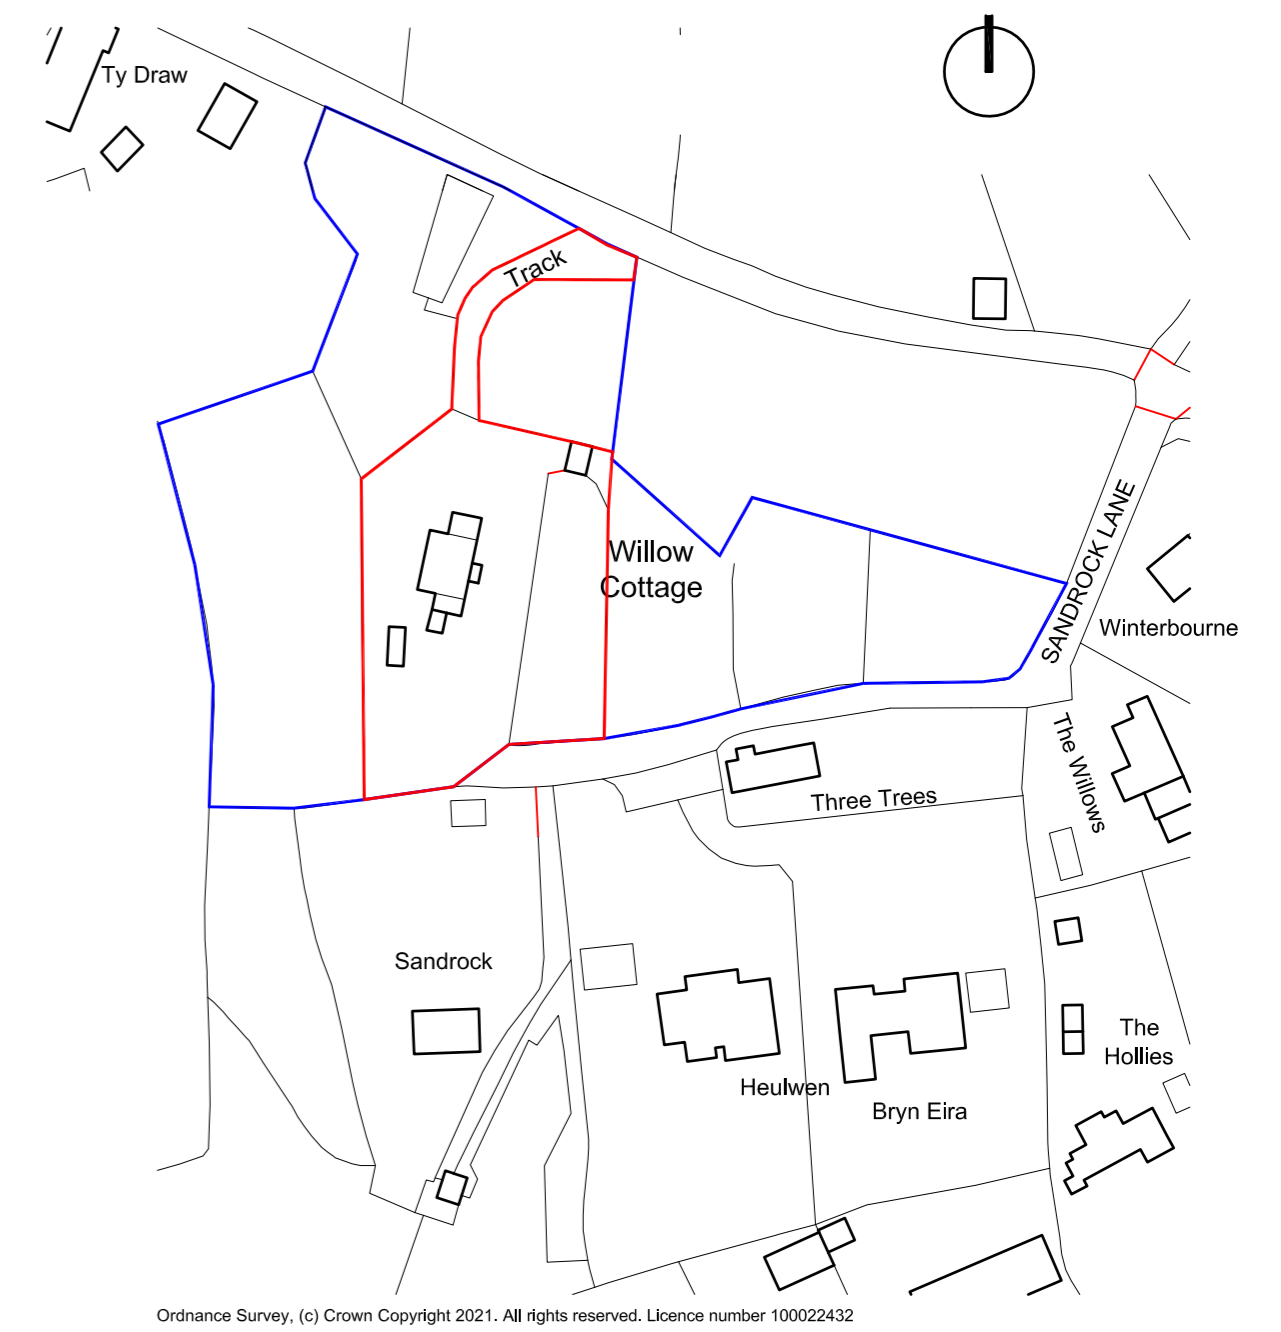

Ordnance Survey, (c) Crown Copyright 2021. All rights reserved. Licence number 100022432
LOCATION PLAN 1:1250