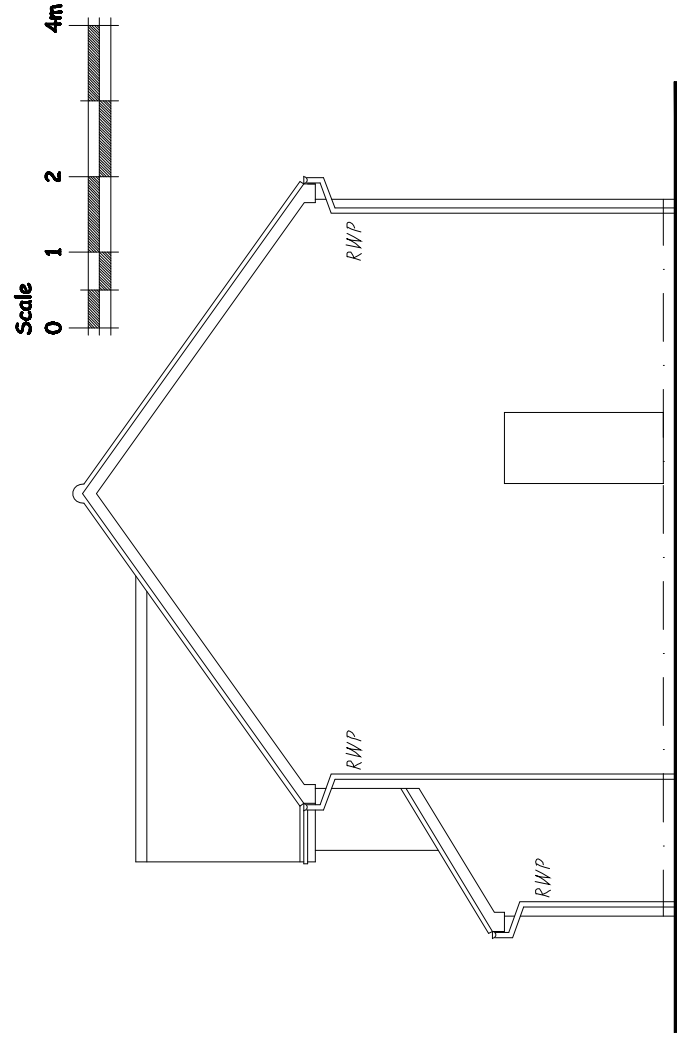

SOUTH ELEVATION

EAST ELEVATION

NORTH ELEVATION

WEST ELEVATION

king designs

architectural consultants 01926 741938 or mobile 07899 923586
33 lime avenue - lillington - leamington spa
warwickshire - CV32 7DE. telephone

Project Description: PROPOSED EXTENSION & ALTERATIONS at 30 BOLINGBROKE DRIVE,
HEATHCOTE, WARWICK for Mr & Mrs MAHONY

Drawing Description: EXISTING PLANS, ELEVATIONS, BLOCK PLAN AND SITE LOCATION PLAN
Dwg No. 20/93-01 A **Scale @ A3:** 1:100/1:500/1:1250

revisions

REV A :- SITE LOCATION PLAN AMENDED.

'king designs' is a trading name of arccell limited. company registration number 02497970