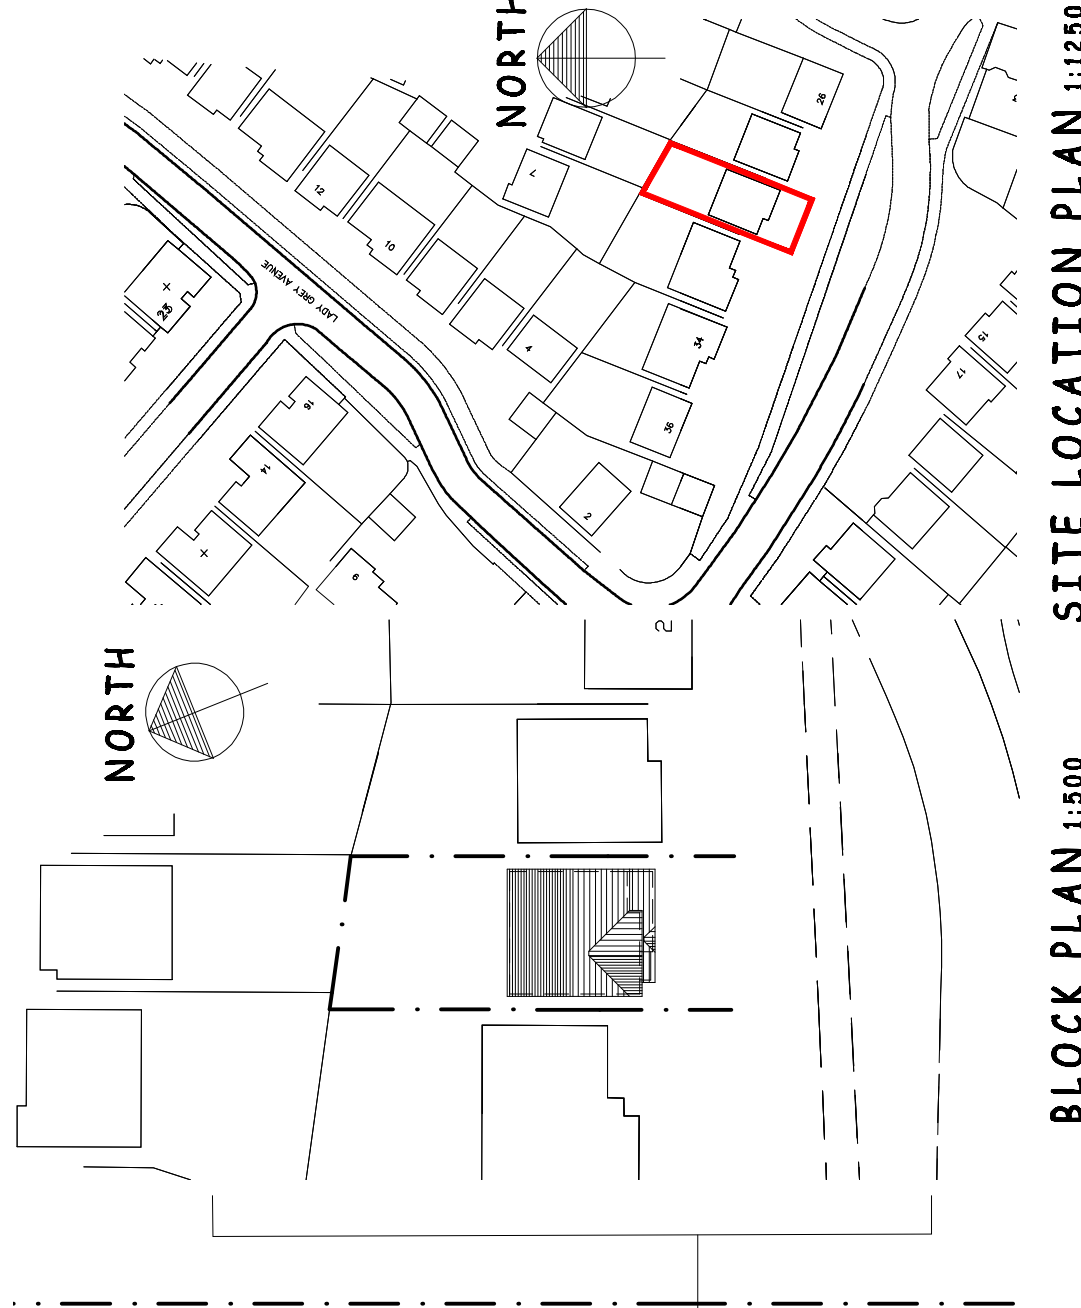

SOUTH ELEVATION

EAST ELEVATION

NORTH ELEVATION

WEST ELEVATION

king designs

architectural consultants 01926 741938 or mobile 07899 923586
33 lime avenue - lillington - leamington spa
warwickshire - CV32 7DE. telephone

Project Description: PROPOSED EXTENSION & ALTERATIONS at 30 BOLINGBROKE DRIVE,
HEATHCOTE, WARWICK for Mr & Mrs MAHONY

Drawing Description: EXISTING PLANS, ELEVATIONS, BLOCK PLAN AND SITE LOCATION PLAN
Dwg No. 20/93-01 A **Scale @ A3:** 1:100/1:500/1:1250

revisions

REV A :- SITE LOCATION PLAN AMENDED.

'king designs' is a trading name of arccell limited. company registration number 02497970