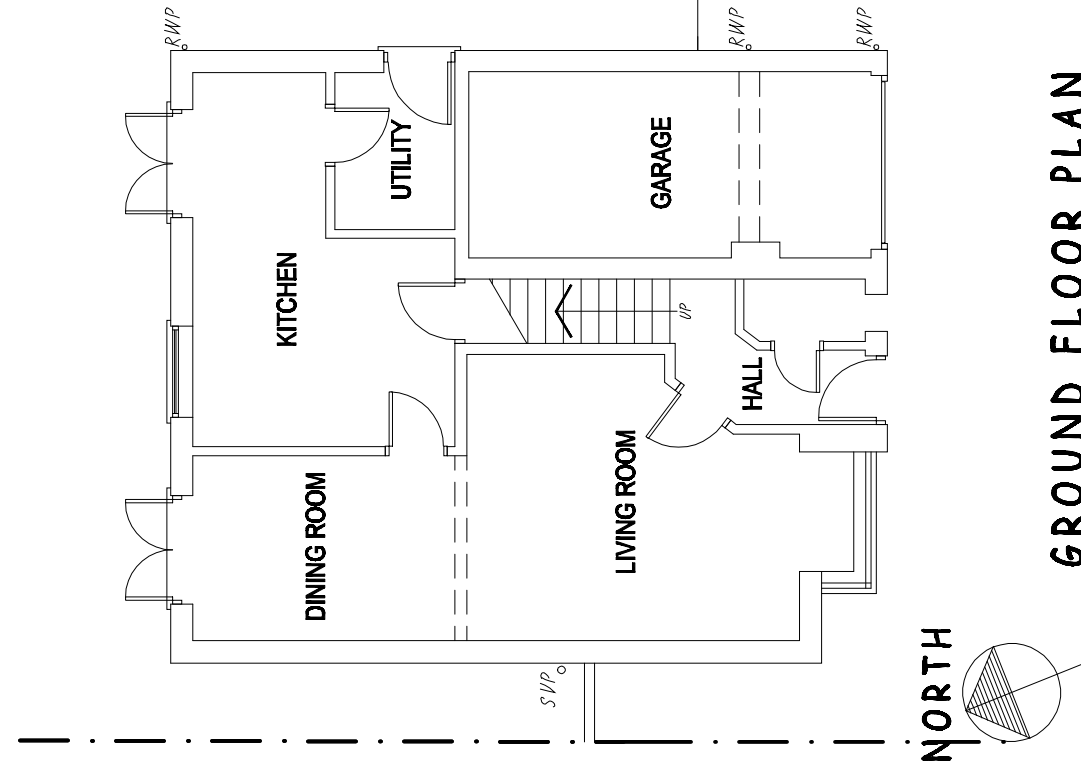

SOUTH ELEVATION

EAST ELEVATION

NORTH ELEVATION

WEST ELEVATION

king designs

architectural consultants 01926 741938 or mobile 07899 923586
33 lime avenue - lillington - leamington spa
warwickshire - CV32 7DE. telephone

Project Description: PROPOSED EXTENSION & ALTERATIONS at 30 BOLINGBROKE DRIVE,
HEATHCOTE, WARWICK for Mr & Mrs MAHONY

Drawing Description: EXISTING PLANS, ELEVATIONS, BLOCK PLAN AND SITE LOCATION PLAN
Dwg No. 20/93-01 A **Scale @ A3:** 1:100/1:500/1:1250

revisions

REV A :- SITE LOCATION PLAN AMENDED.

'king designs' is a trading name of arccell limited. company registration number 02497970