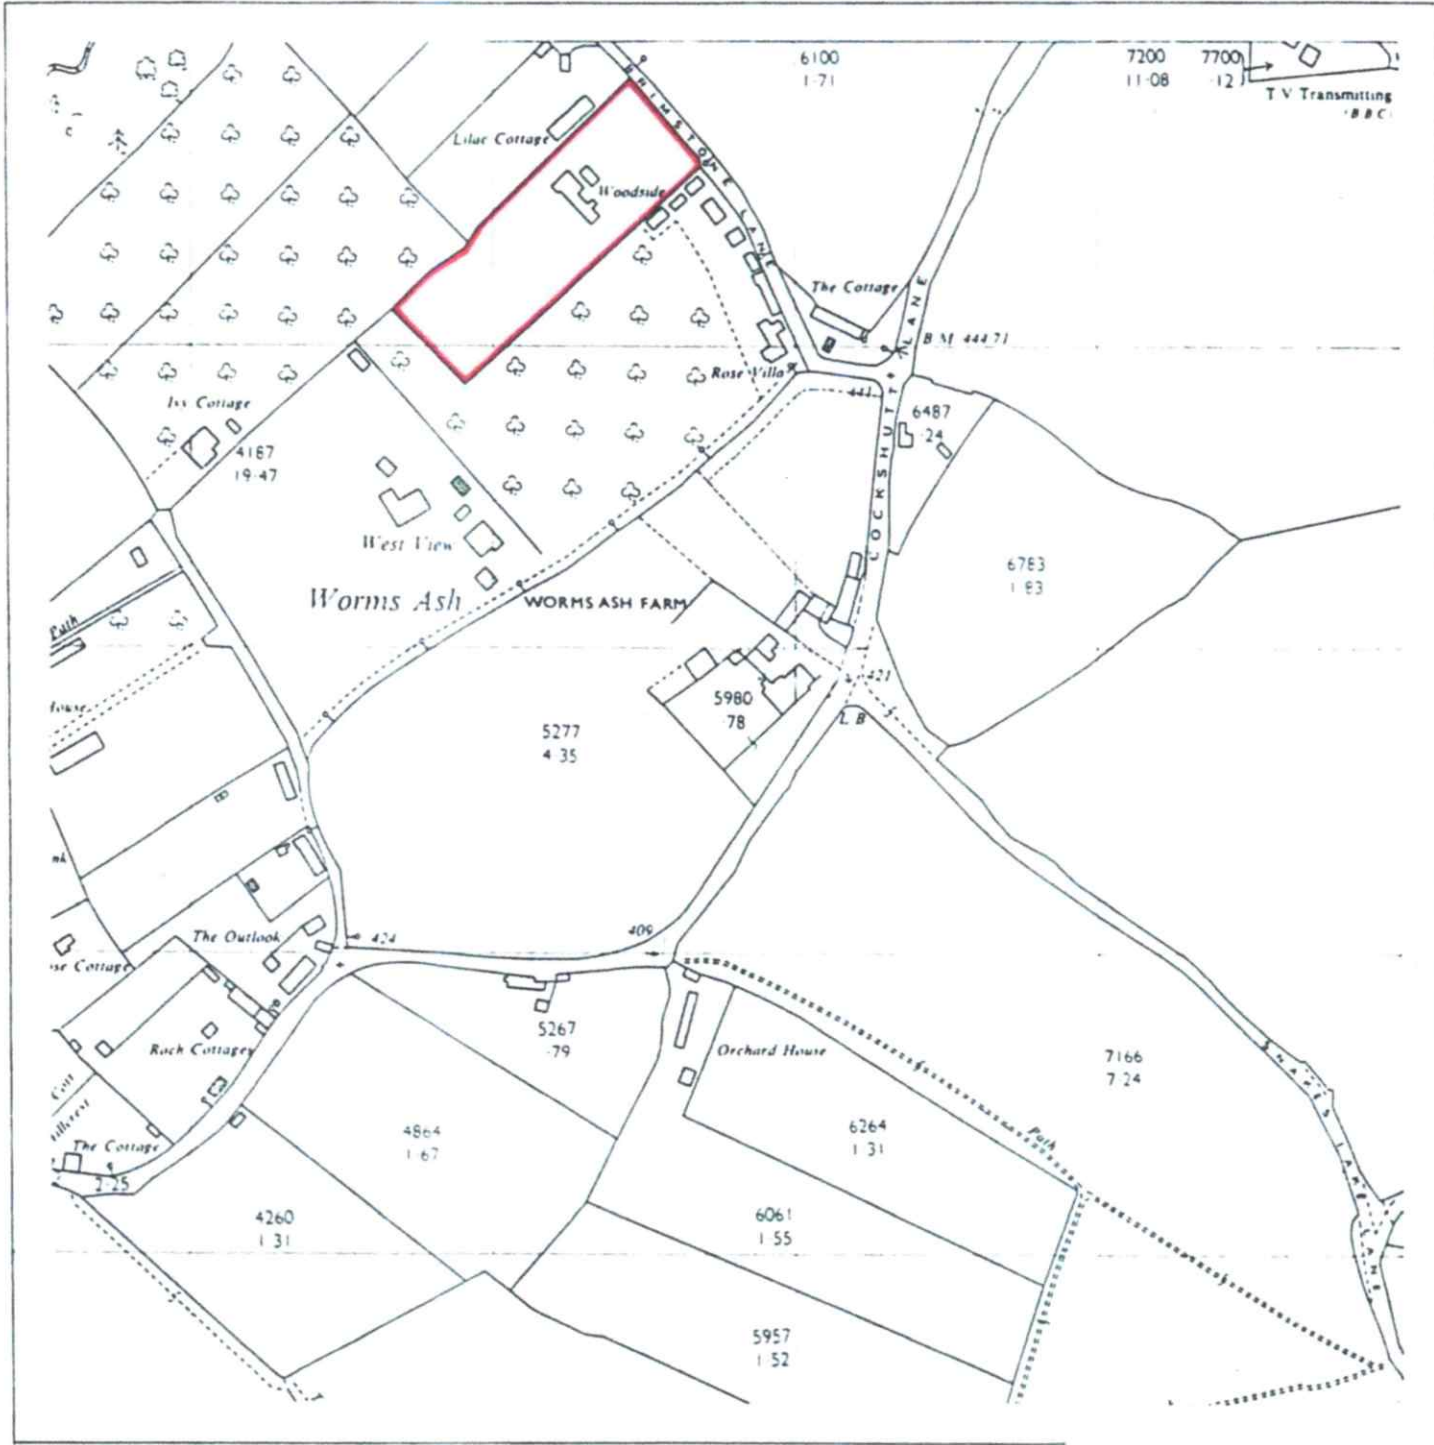

H.M. LAND REGISTRY		TITLE NUMBER
		HW 84882
ORDNANCE SURVEY PLAN REFERENCE	SO9472	Scale 1/2500
COUNTY HEREFORD & WORCESTER DISTRICT		BROMSGROVE © Crown Copyright

ADMINISTRATIVE AREA WORCESTERSHIRE

This is a copy of the title plan on 28 MAY 2021 at 22:14:46. This copy does not take account of any application made after that time even if still pending in HM Land Registry when this copy was issued.

This copy is not an 'Official Copy' of the title plan. An official copy of the title plan is admissible in evidence in a court to the same extent as the original. A person is entitled to be indemnified by the registrar if he or she suffers loss by reason of a mistake in an official copy. If you want to obtain an official copy, the HM Land Registry web site explains how to do this.

HM Land Registry endeavours to maintain high quality and scale accuracy of title plan images. The quality and accuracy of any print will depend on your printer, your computer and its print settings. This title plan shows the general position, not the exact line, of the boundaries. It may be subject to distortions in scale. Measurements scaled from this plan may not match measurements between the same points on the ground.