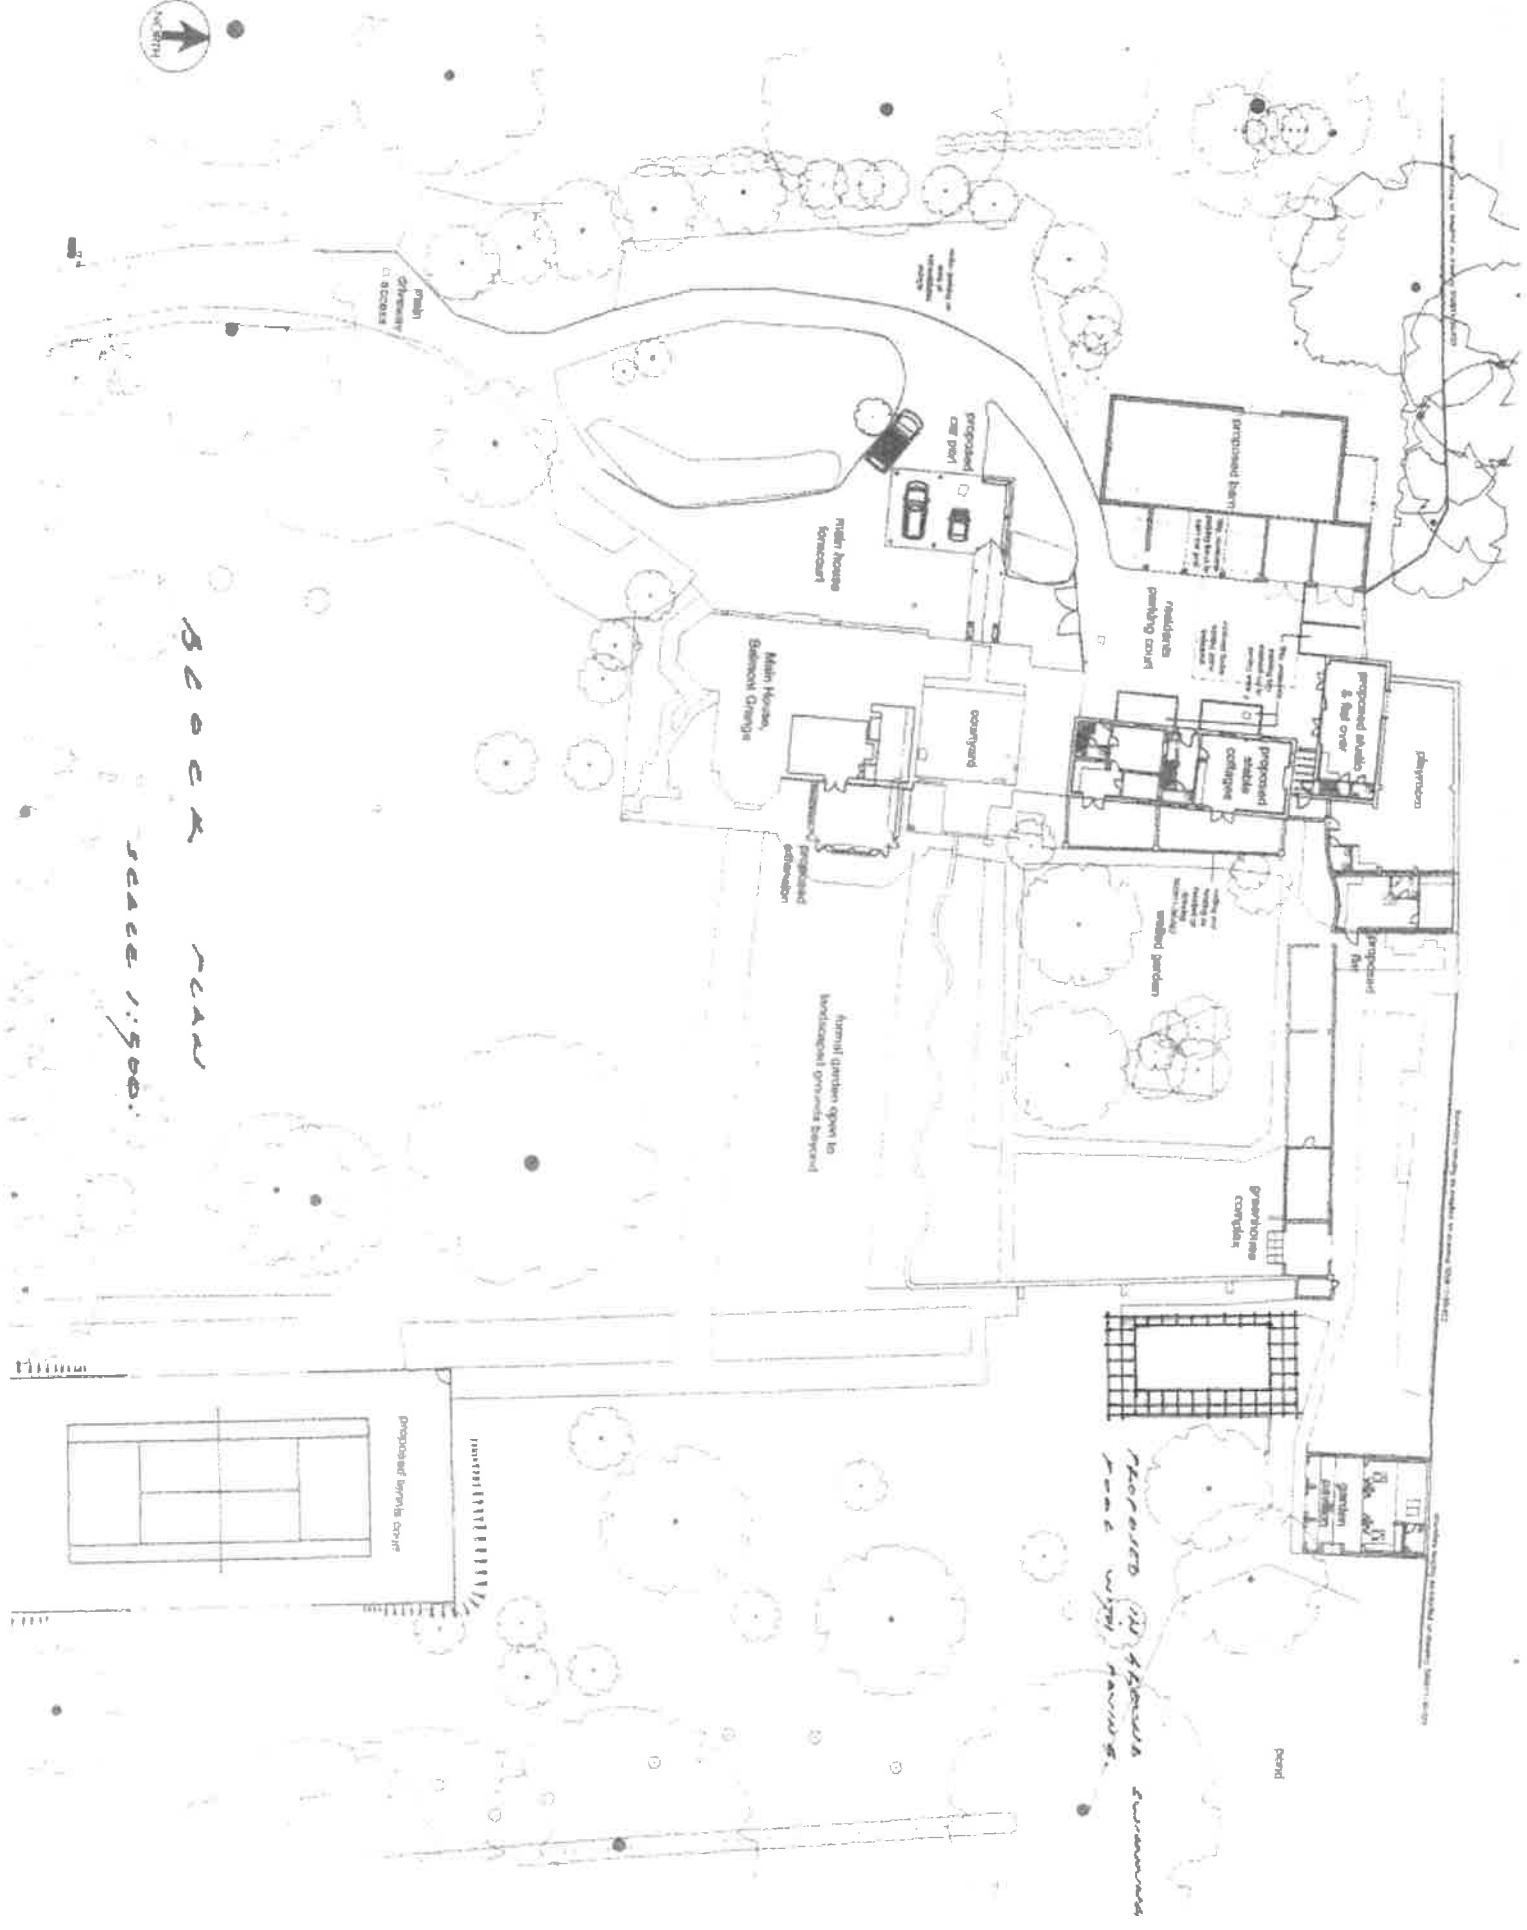

32000 ROAD

SCALE 1:500

PROPOSED 10' STRAIGHT SWIMMING POOL WITH SPA

Pond

Copyright © 2010 by [unreadable] All rights reserved. This drawing is the property of [unreadable] and is not to be reproduced, stored in a retrieval system, or transmitted in any form or by any means, electronic, mechanical, photocopying, recording, or by any information storage and retrieval system, without the prior written permission of [unreadable].