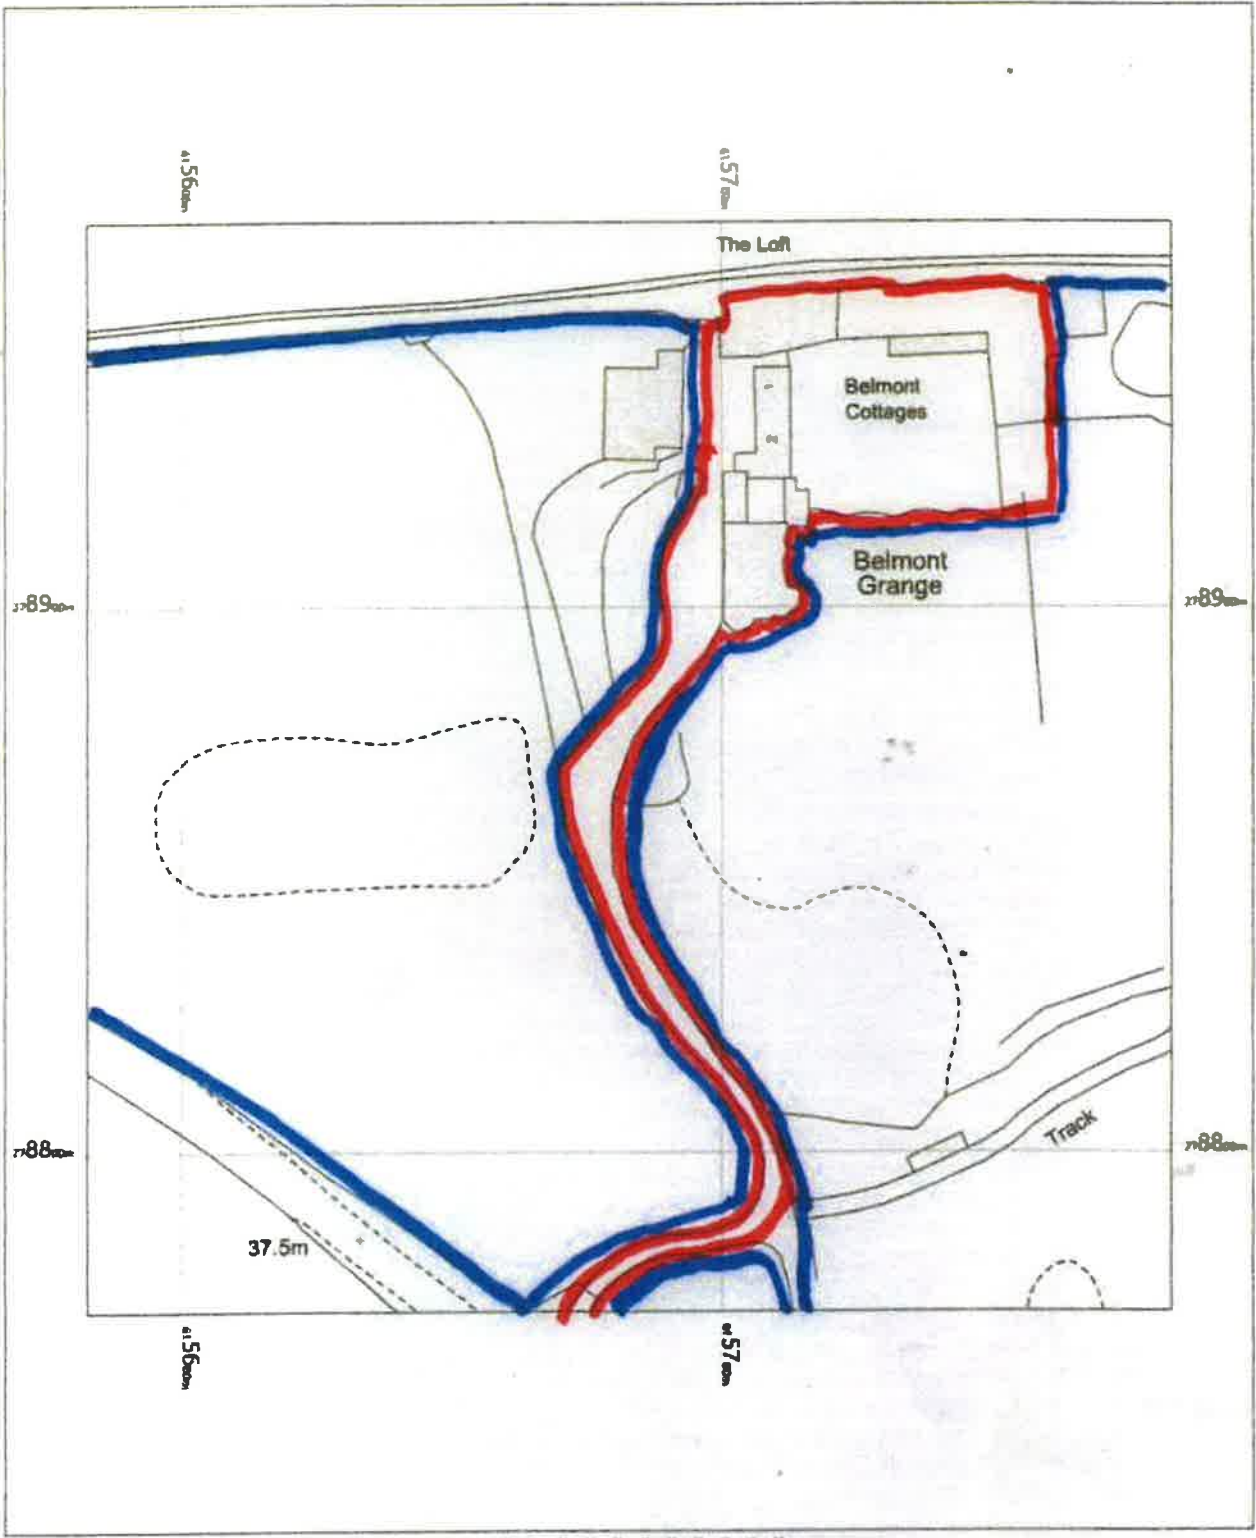

Bellmont Grange, Scole

Bellmont Grange
Bungay Road
Scole, IP21 4HG

OS MasterMap 1250/2500/10000 scale
Thursday, November 11, 2021. ID: 0001-01002051
maps.blackwell.co.uk
1:1250 scale print at A4, Centzr: 815883 E, 278871 N
© Crown Copyright Ordnance Survey. Licence no. 100041041