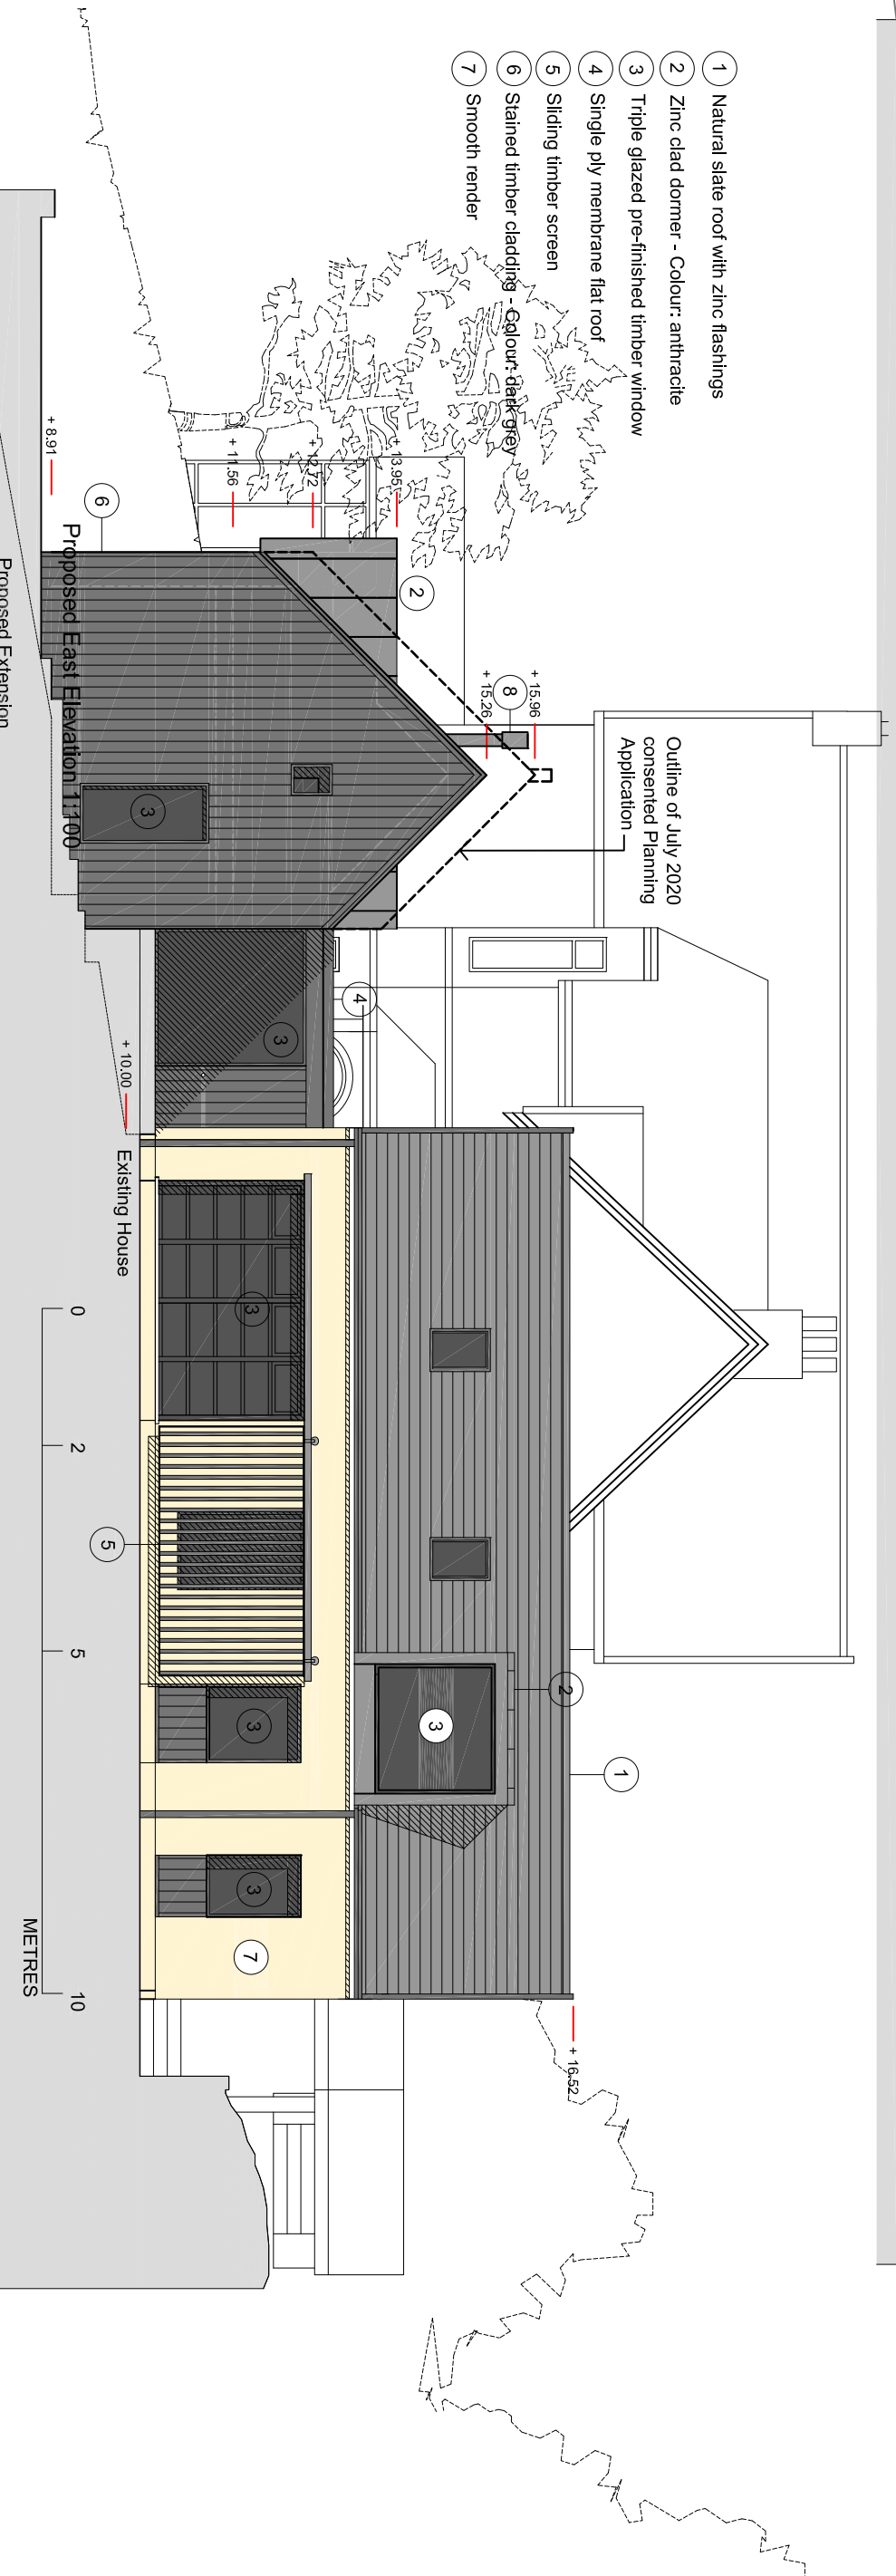

- 1 Natural slate roof with zinc flashings
- 2 Zinc clad dormer - Colour: anthracite
- 3 Triple glazed pre-finished timber window
- 4 Single ply membrane flat roof
- 5 Sliding timber screen
- 6 Stained timber cladding - Colour: dark grey
- 7 Smooth render

rev	Items revised	date	Project	Job No
c	Roof to outbuilding revised		25 Spokers Loan Balfron	
			Title	Drawing No
			Existing and Proposed East Elevations	P107
			Scale	Rev
			1:100 @ A3	
		Date	Feb 2022	
		Drawn		