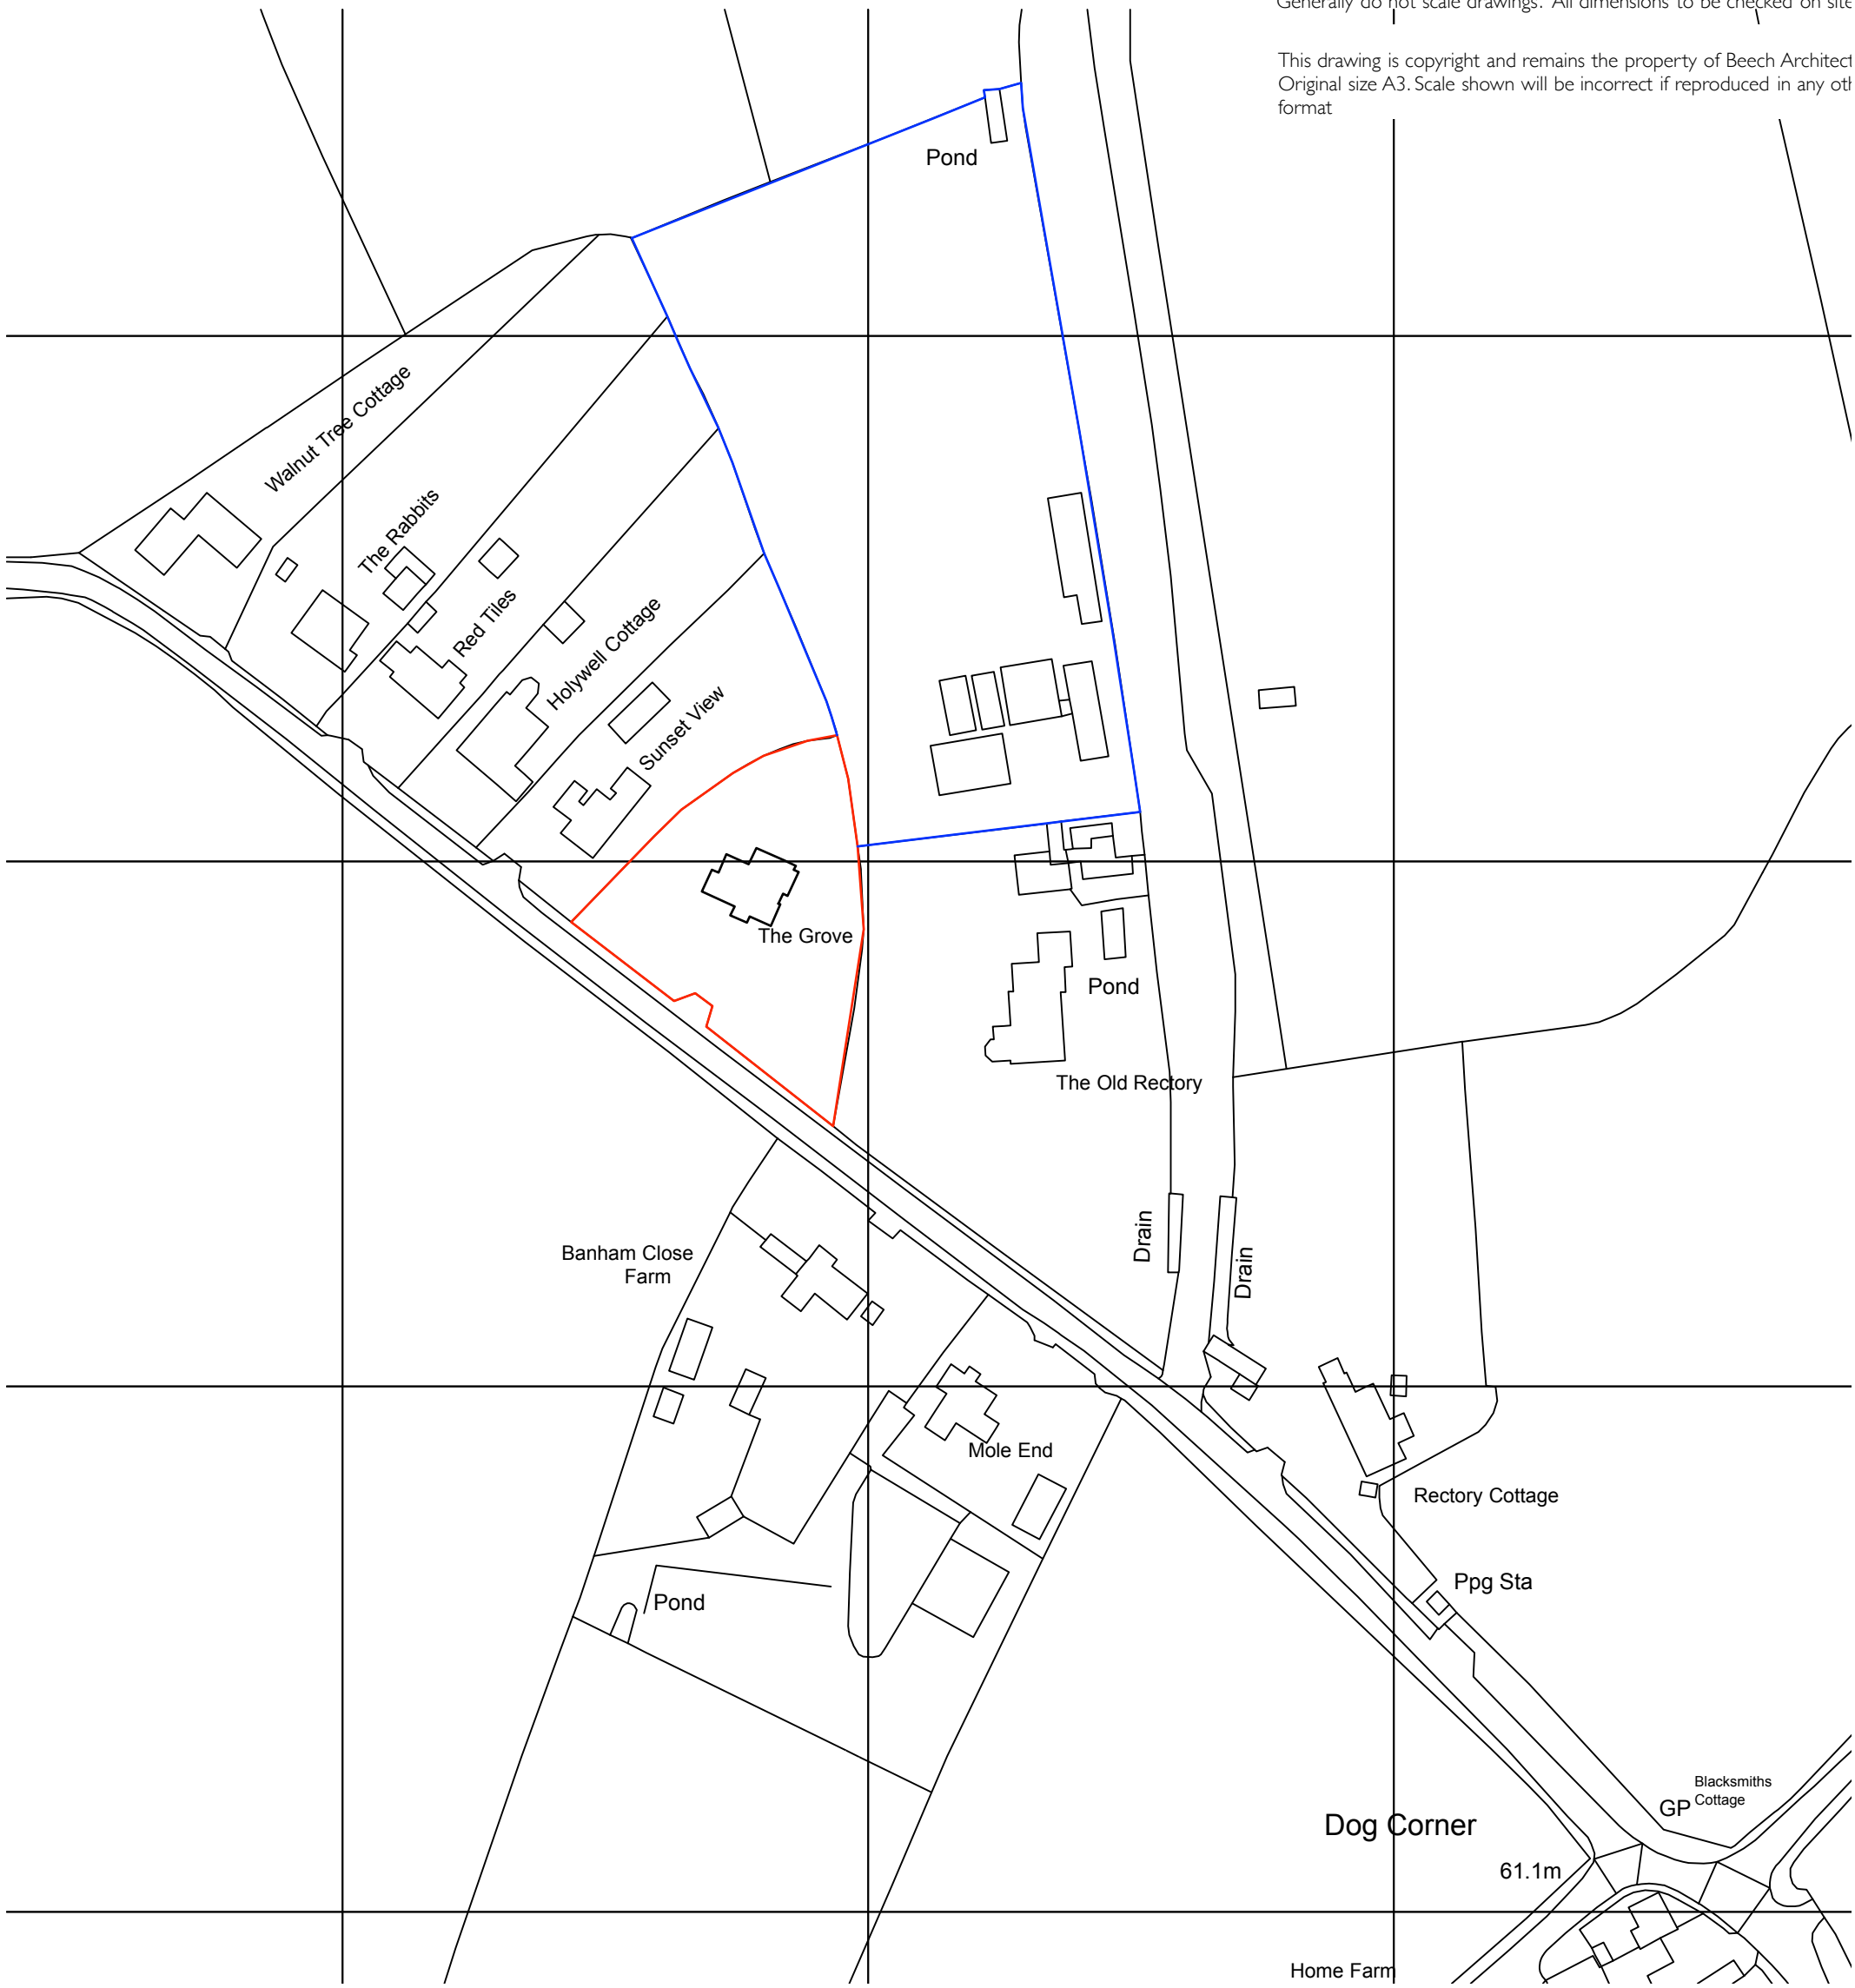

NOTES

Generally do not scale drawings. All dimensions to be checked on site

This drawing is copyright and remains the property of Beech Architect
Original size A3. Scale shown will be incorrect if reproduced in any other format

Copyright : © Crown Copyright 2010 Find Maps. All rights reserved. Licence Number 100047514

A. 06.03.22. red line amended as planning request

 www.beecharchitects.com	Church Farm Barn The Street Thorndon Suffolk IP23 7JR e enquiries@beecharchitects.com t 01379 678442		PROJECT THE GROVE BEDFIELD WOODBRIDGE IP13 7EB		DRAWING LOCATION PLAN	
			SCALE 1:1250 @ A3		DATE FEB 2022	
CLIENT Sam Kerracher	DRAWN BY HF	CHECKED RP	DRAWING NUMBER 01	JOB NUMBER 631	STATUS Preliminary	RE A