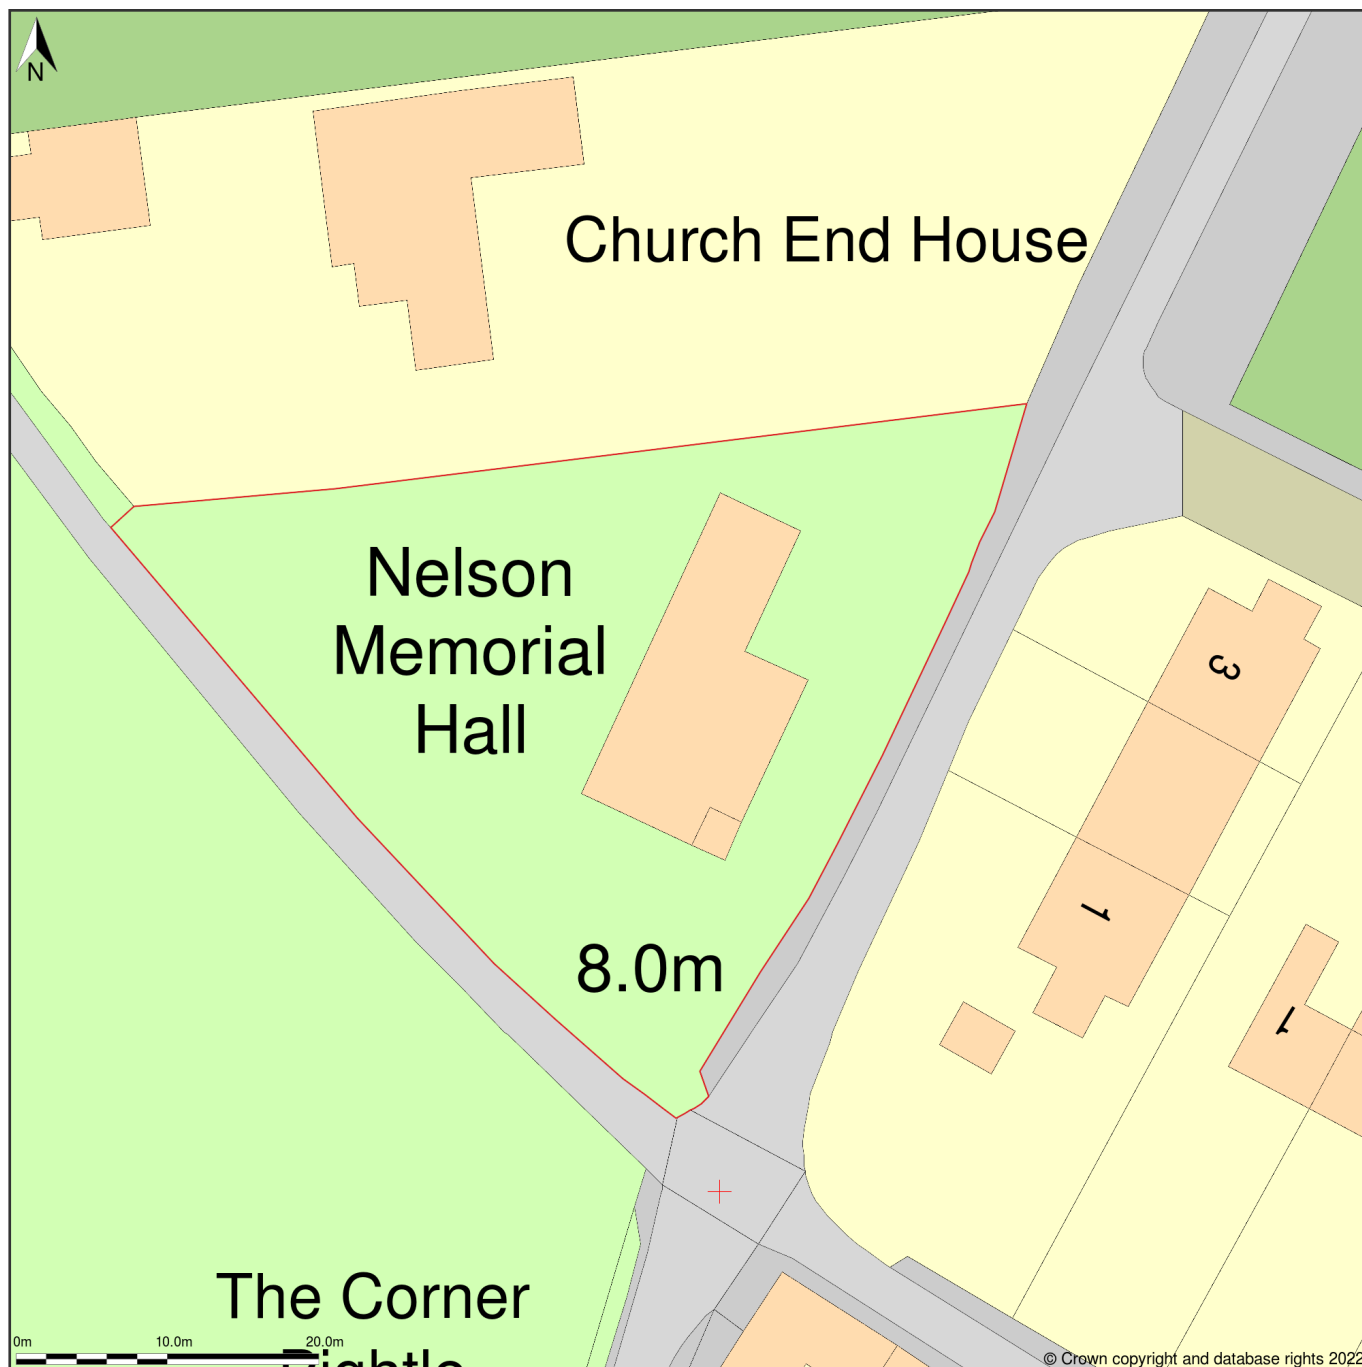

Nelson Memorial Hall, Burnham Thorpe, Norfolk, PE31 8HT

Block Plan shows area bounded by: 585348.93, 341478.98 585438.93, 341568.98 (at a scale of 1:500), OSGridRef: TF85394152. The representation of a road, track or path is no evidence of a right of way. The representation of features as lines is no evidence of a property boundary.

Produced on 6th Apr 2022 from the Ordnance Survey National Geographic Database and incorporating surveyed revision available at this date. Reproduction in whole or part is prohibited without the prior permission of Ordnance Survey. © Crown copyright 2022. Supplied by <https://www.buyaplan.co.uk> digital mapping a licensed Ordnance Survey partner (100053143). Unique plan reference: #00722691-CA33E3