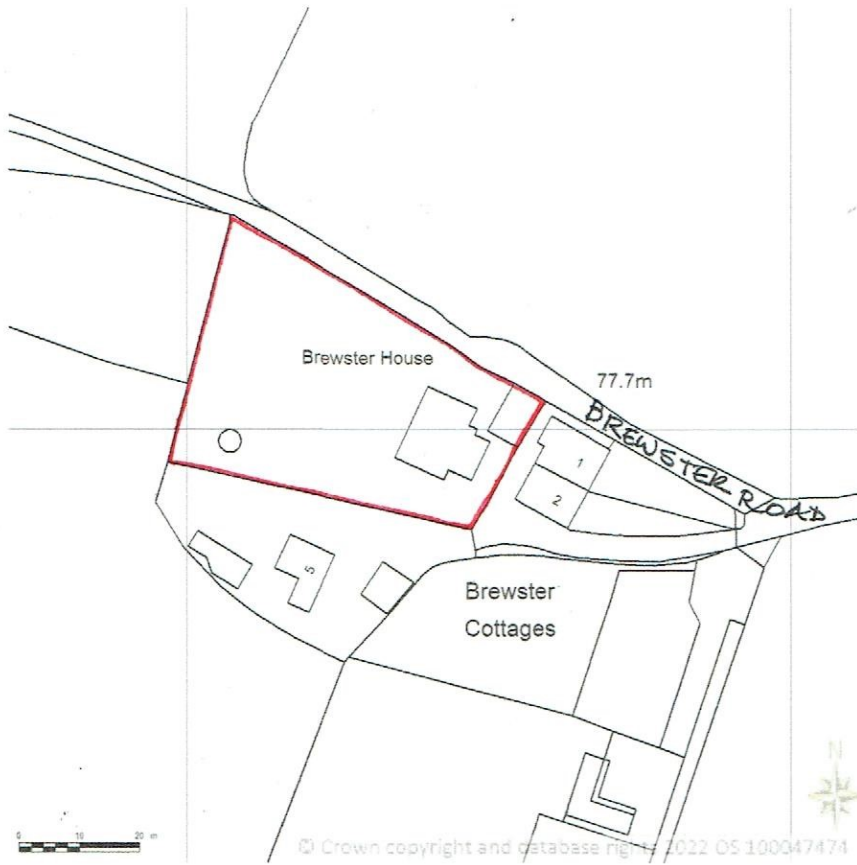

BREWSTER HOUSE
BREWSTER ROAD.
MEQ OAY.
EXISTING
SITE LOCATION PLAN
AREA 2 HA

SCALE: 1:1250 on A4
CENTRE COORDINATES: 593441 , 158599

Supplied by Streetwise Maps Ltd
www.streetwise.net
Licence No: 100047474
17:51:18 17/03/2022