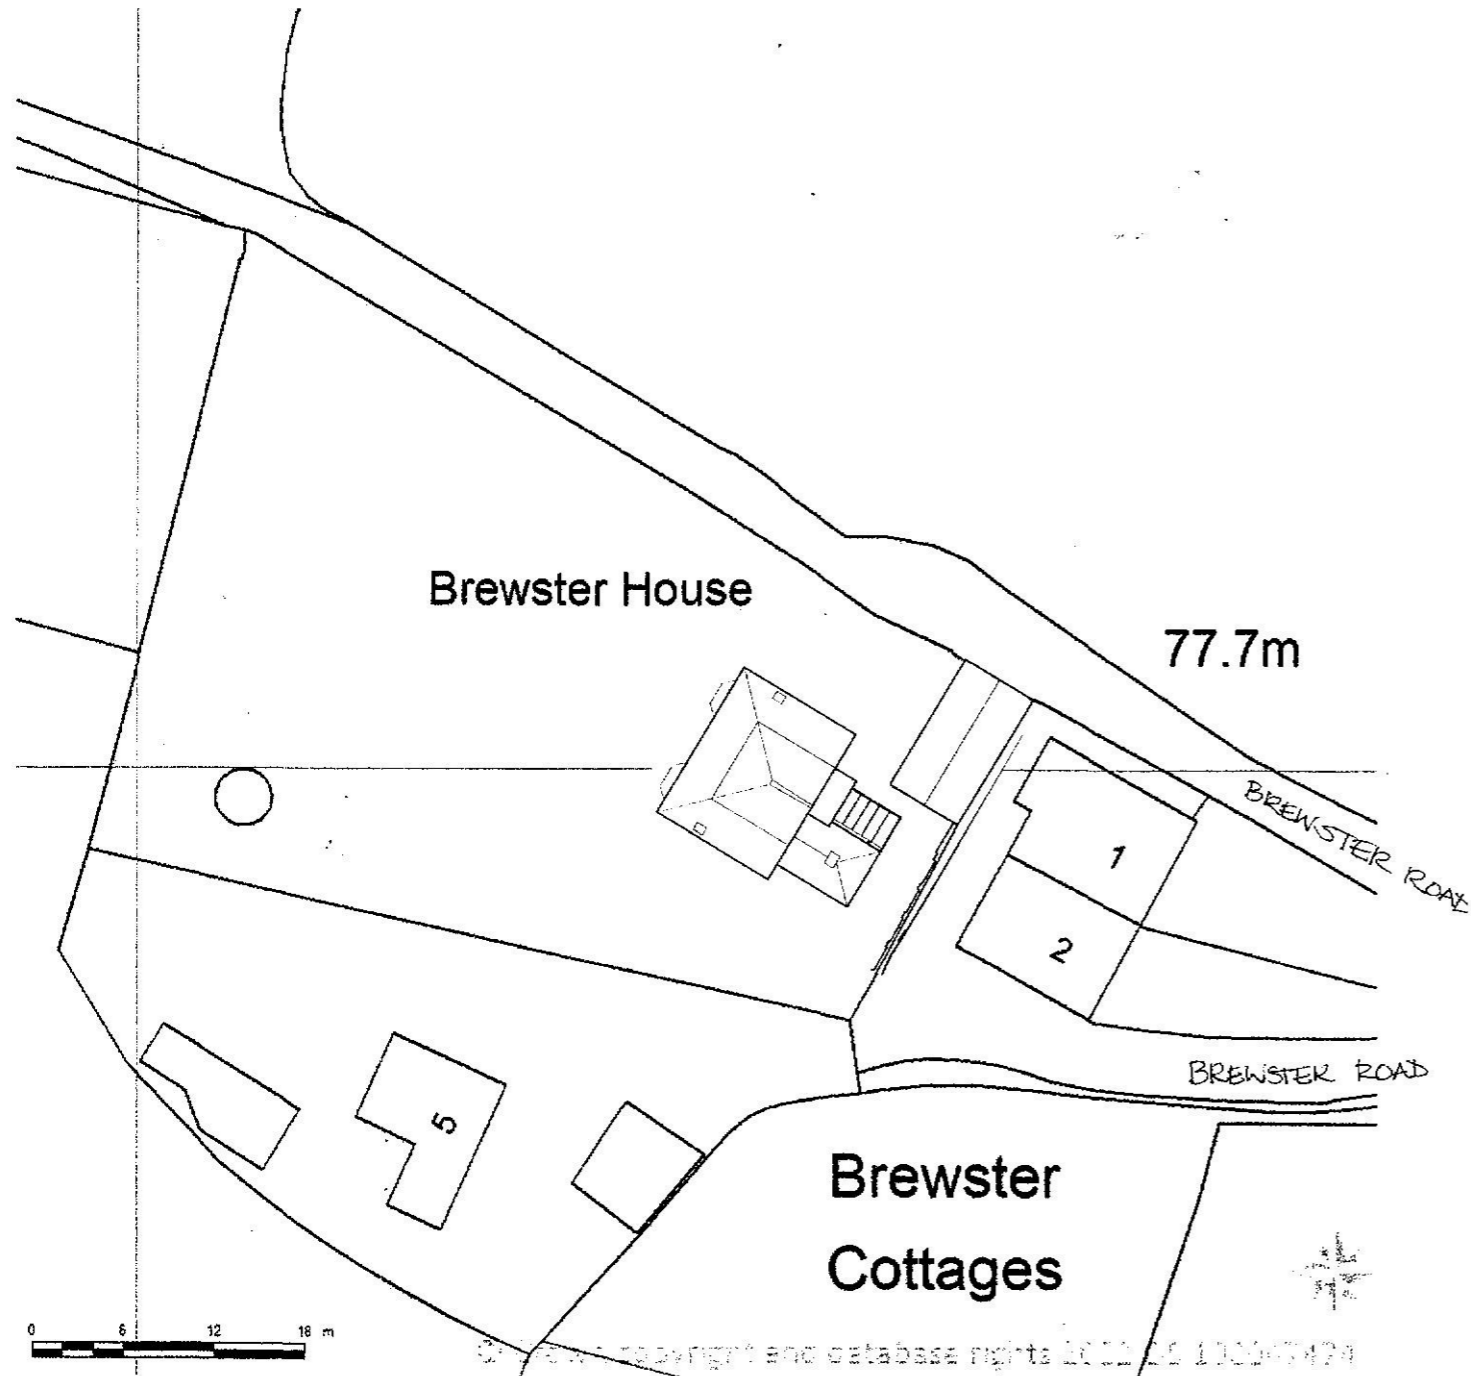

EXISTING.
BLOCK/SITE PLAN
AREA 90m x 90m
SCALE 1:500 on A4
CENTRE COORDINATES: 593437, 158605

PROPOSED.
BLOCK/SITE PLAN
AREA 90m x 90m
SCALE 1:500 on A4
CENTRE COORDINATES: 593437, 158605