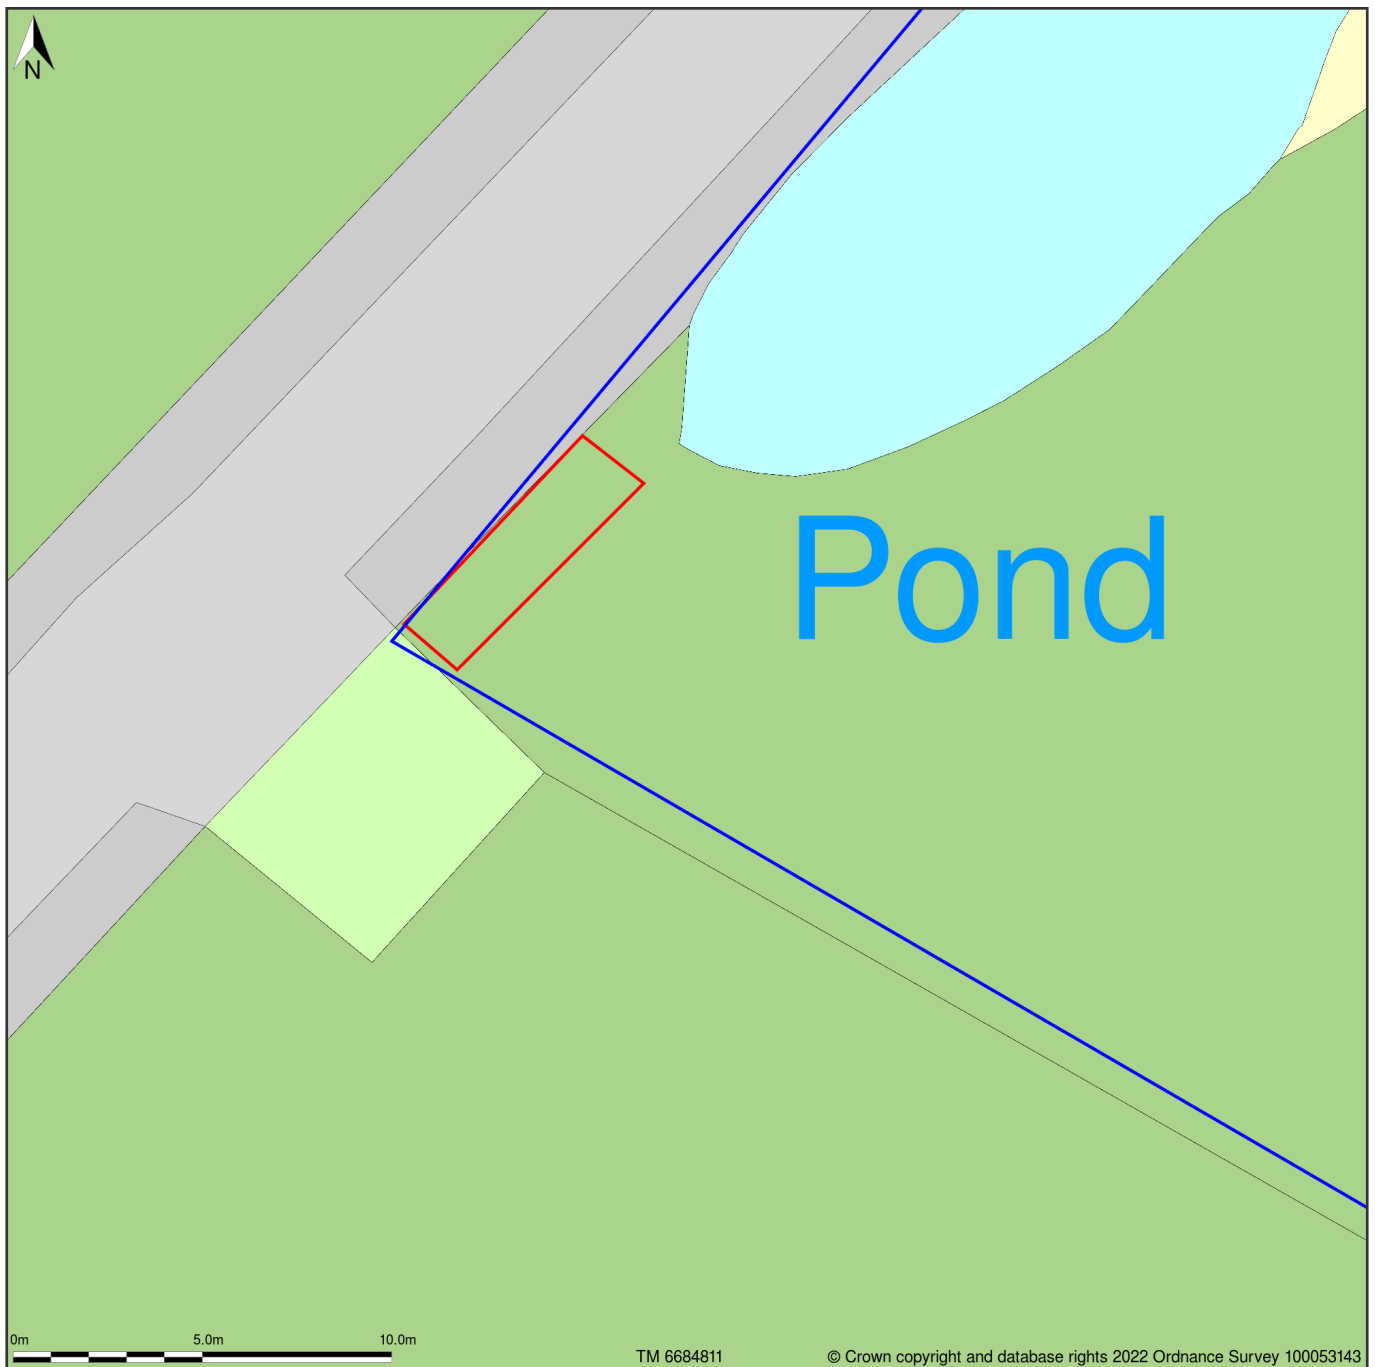

Cherry Cottage, Hadleigh Road, Somersham, Suffolk, IP8 4PU

Block Plan shows area bounded by: 606670.88, 248098.01 606706.88, 248134.01 (at a scale of 1:200), OSGridRef: TM 6684811. The representation of a road, track or path is no evidence of a right of way. The representation of features as lines is no evidence of a property boundary.

Produced on 30th Mar 2022 from the Ordnance Survey National Geographic Database and incorporating surveyed revision available at this date. Reproduction in whole or part is prohibited without the prior permission of Ordnance Survey. © Crown copyright 2022. Supplied by <https://www.buyaplan.co.uk> digital mapping a licensed Ordnance Survey partner (100053143). Unique plan reference: #00720899-7B6E04