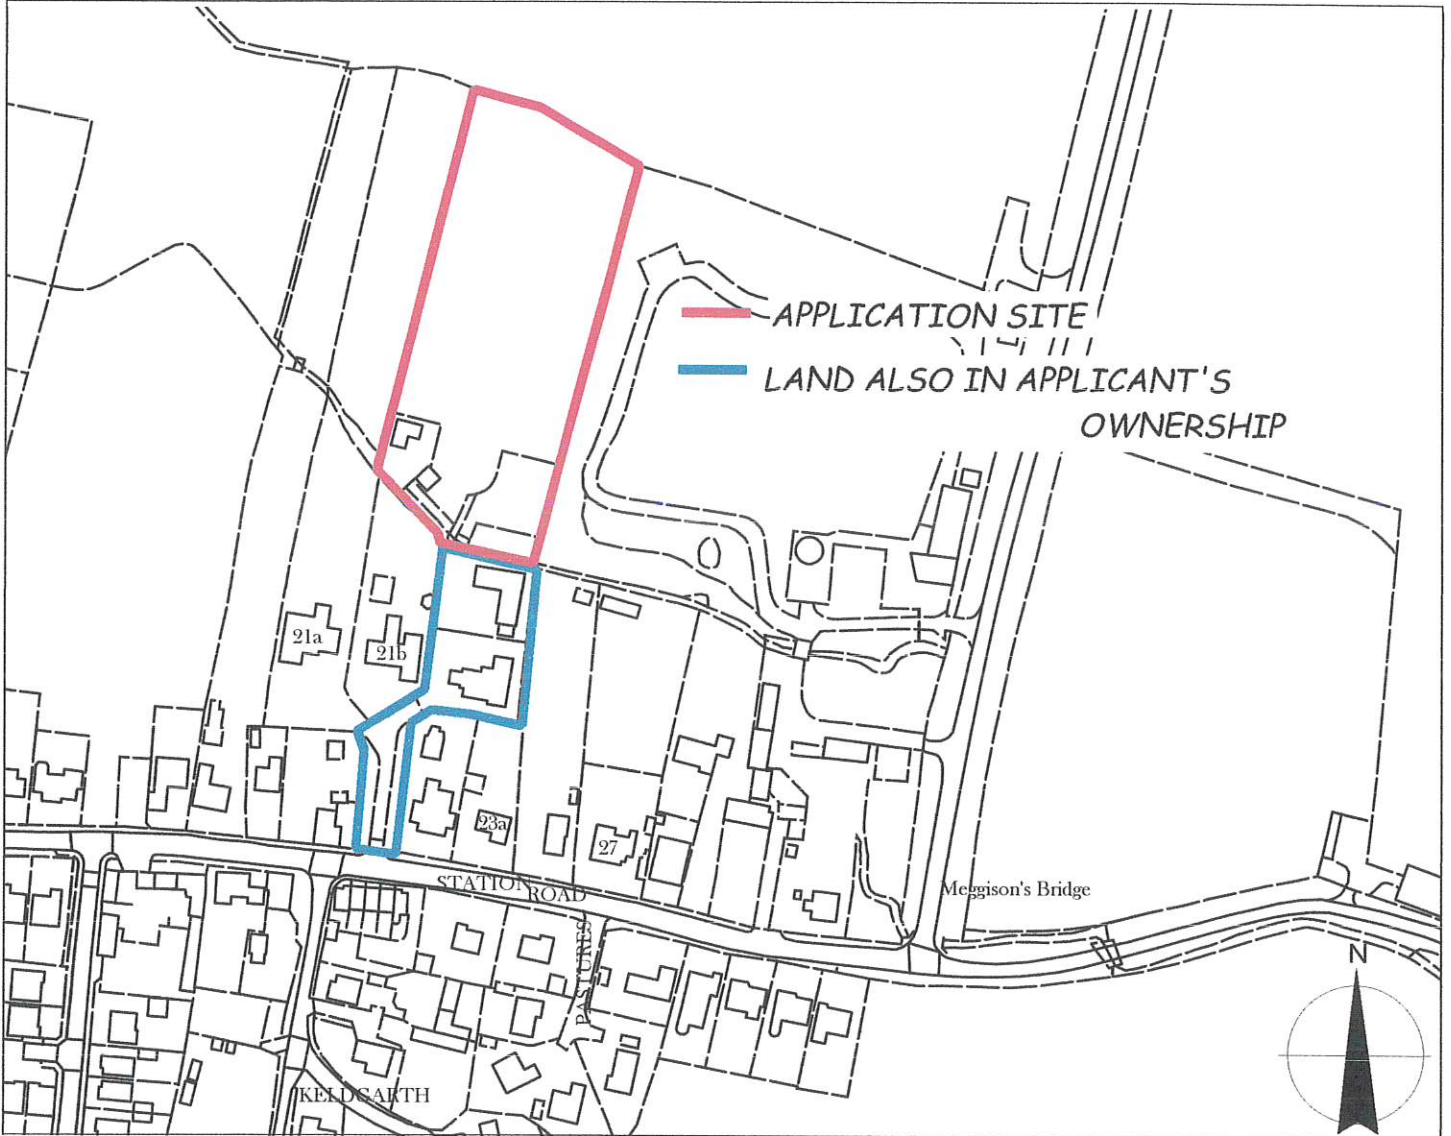

# EAST RIDING OF YORKSHIRE COUNCIL

Scale: 1:2500

P & ER  
DEVELOPMENT CONTROL  
REC'D 11 APR 2022  
CHEQUE ENCLOSED

LOCATION PLAN