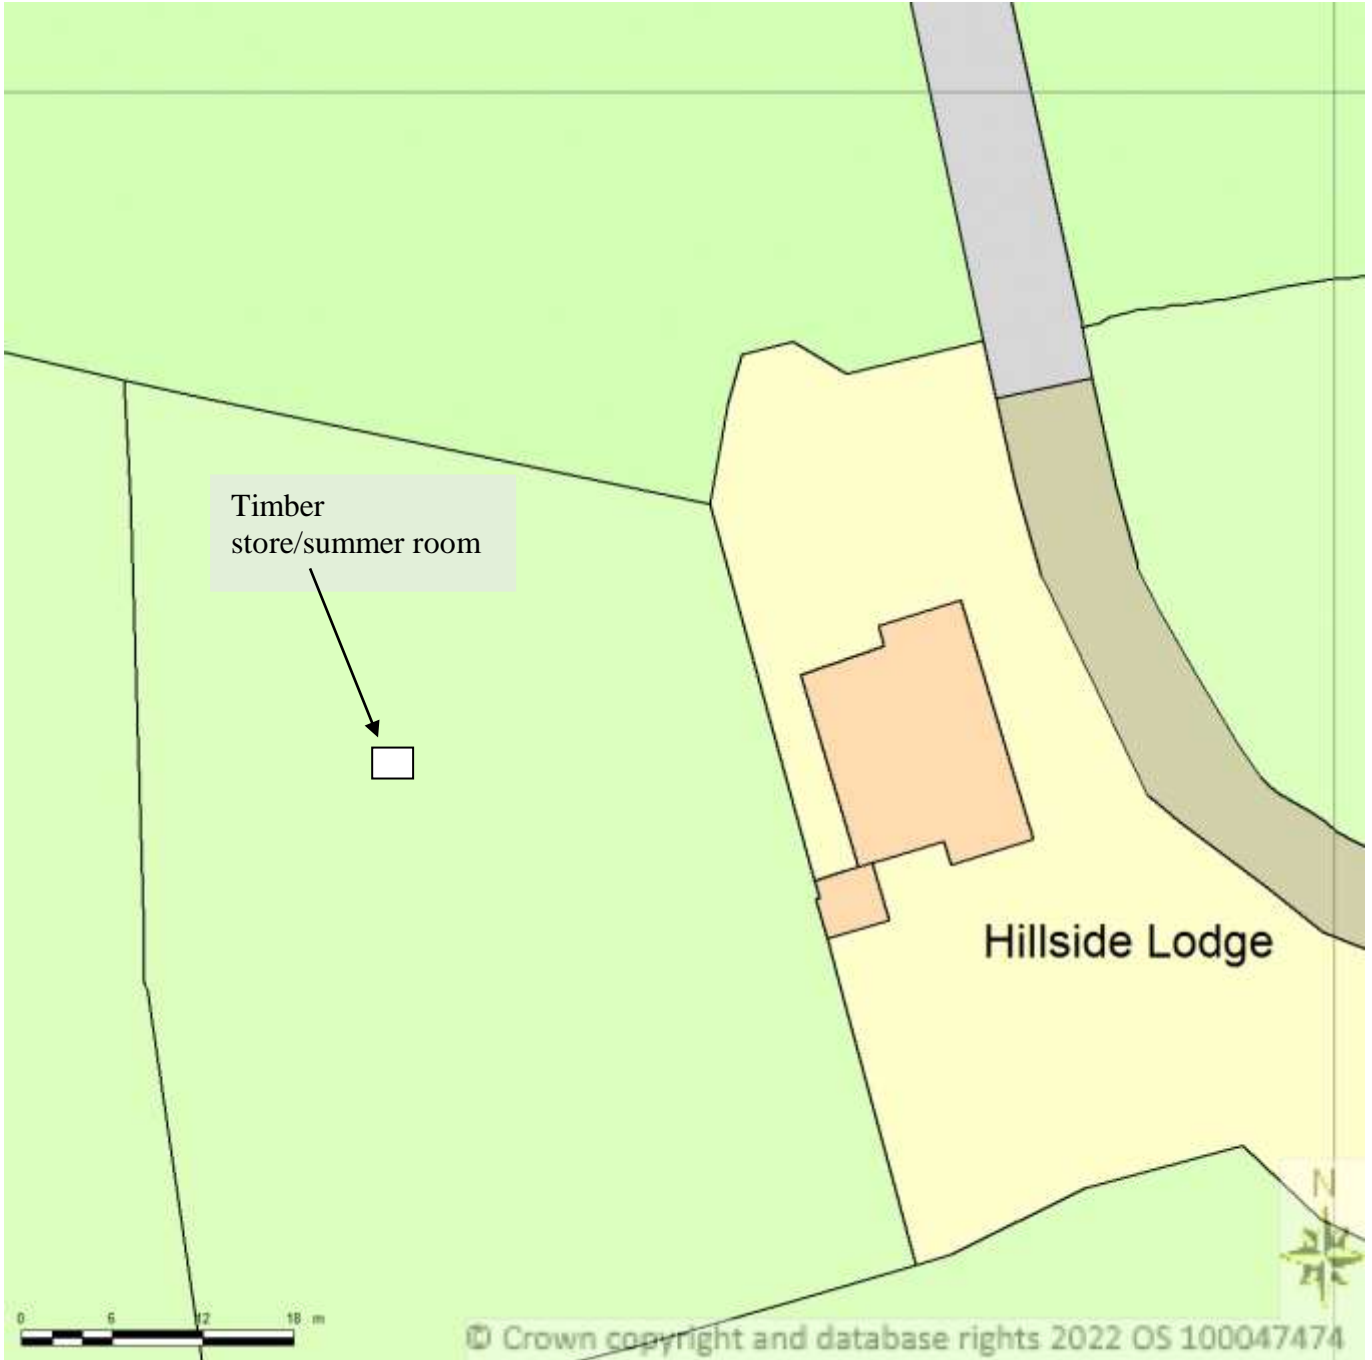

BLOCK/SITE PLAN  
AREA 90m x 90m  
SCALE 1:500 on A4  
CENTRE COORDINATES: 349757, 375361

Supplied by Streetwise Maps Ltd  
[www.streetwise.net](http://www.streetwise.net)  
Licence No: 100047474  
22/02/2022 11:29:37