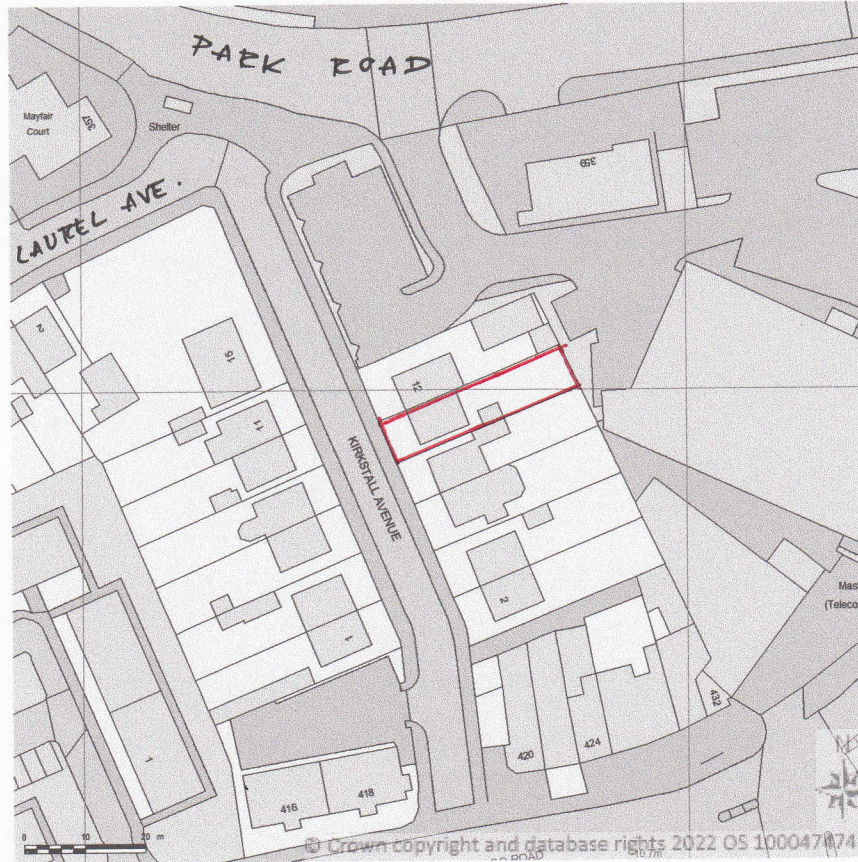

SITE LOCATION PLAN
AREA 2 HA
SCALE 1:1250 on A4
CENTRE COORDINATES: 332359, 434593

Supplied by Streetwise Maps Ltd
www.streetwise.net
Licence No: 100047474
05/04/2022 09:14