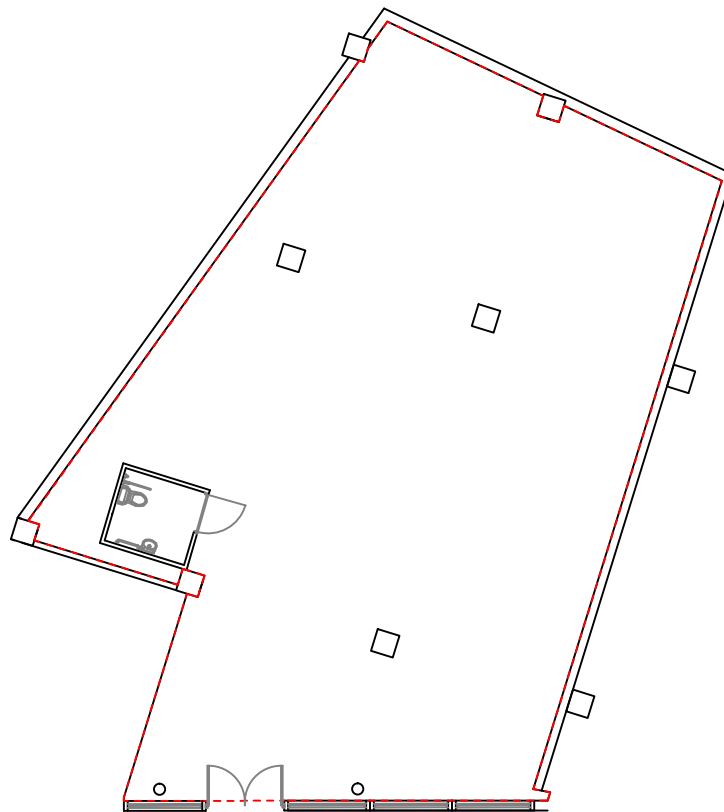

NORTH

Ordnance Survey (c) Crown Copyright 2016. All rights reserved. Licence number 100022432

LOCATION PLAN
1:1250

NORTH

client
LAZARI INVESTMENTS LTD

address
TALLY HO CORNER
NORTH FINCHLEY
LONDON N12 7NH

location
GROUND FLOOR UNIT RU3D
LEASE PLAN

date
JUN 2017

scale
1:200 on A4

dwg. no.
140167-RU3D

revision