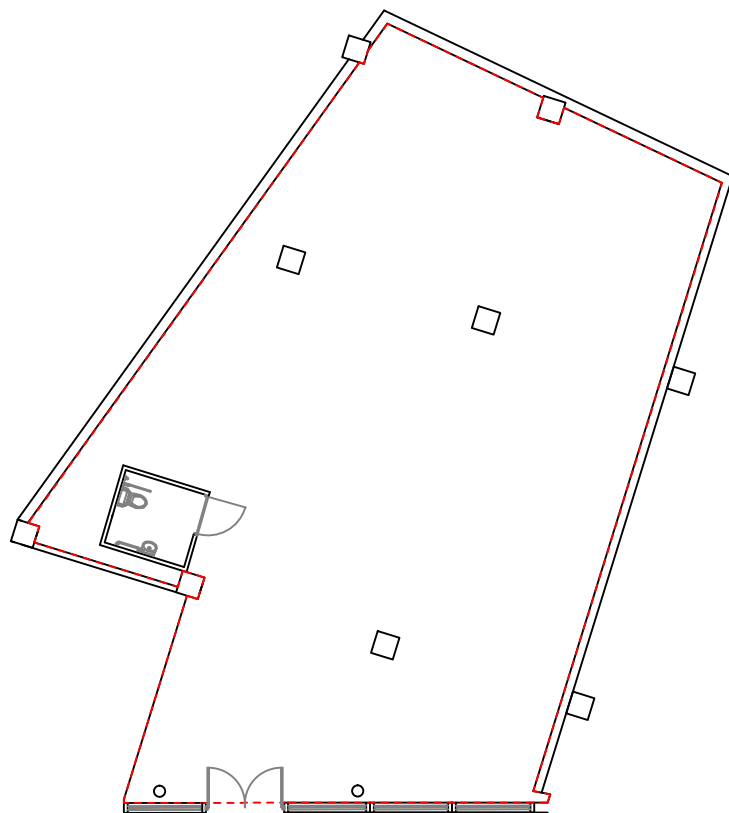

NORTH

Ordnance Survey (c) Crown Copyright 2016. All rights reserved. Licence number 100022432

LOCATION PLAN
1:1250

NORTH

client
LAZARI INVESTMENTS LTD

address
TALLY HO CORNER
NORTH FINCHLEY
LONDON N12 7NH

location
GROUND FLOOR UNIT RU3D
LEASE PLAN

date
JUN 2017

scale
1:200 on A4

dwg. no.
140167-RU3D

revision