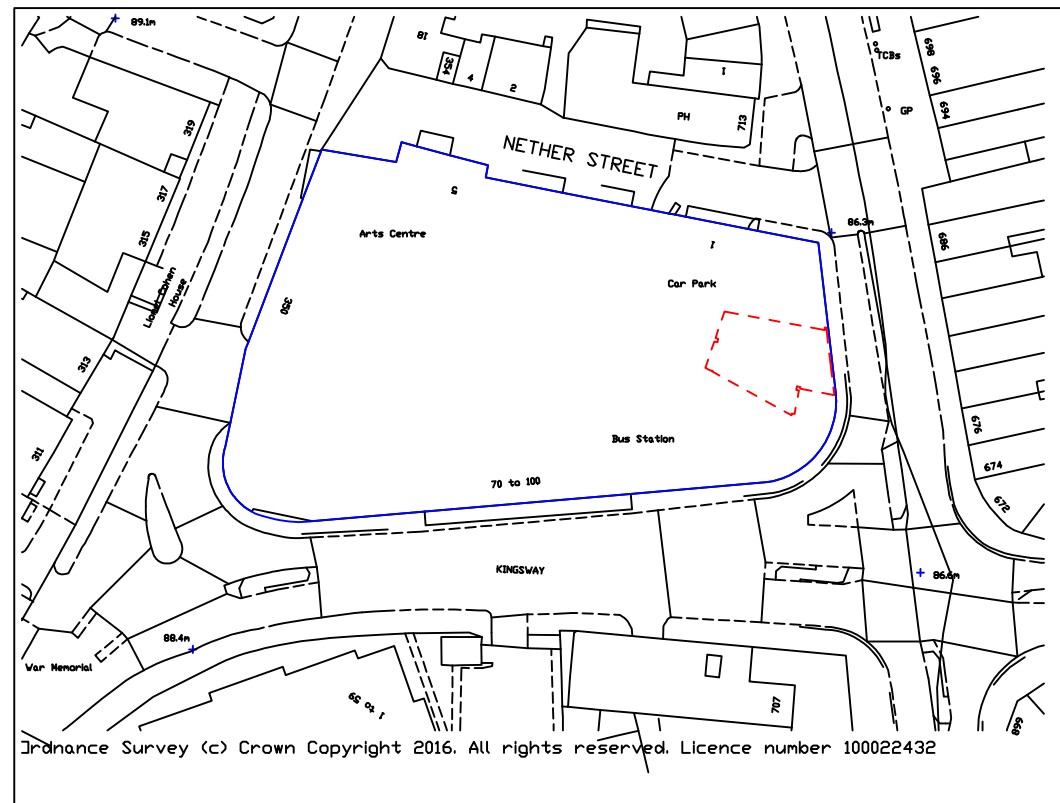

NORTH

Ordnance Survey (c) Crown Copyright 2016. All rights reserved. Licence number 100022432

LOCATION PLAN
1:1250

NORTH

client
LAZARI INVESTMENTS LTD

address
TALLY HO CORNER
NORTH FINCHLEY
LONDON N12 7NH

location
GROUND FLOOR UNIT RU3D
LEASE PLAN

date
JUN 2017

scale
1:200 on A4

dwg. no.
140167-RU3D

revision