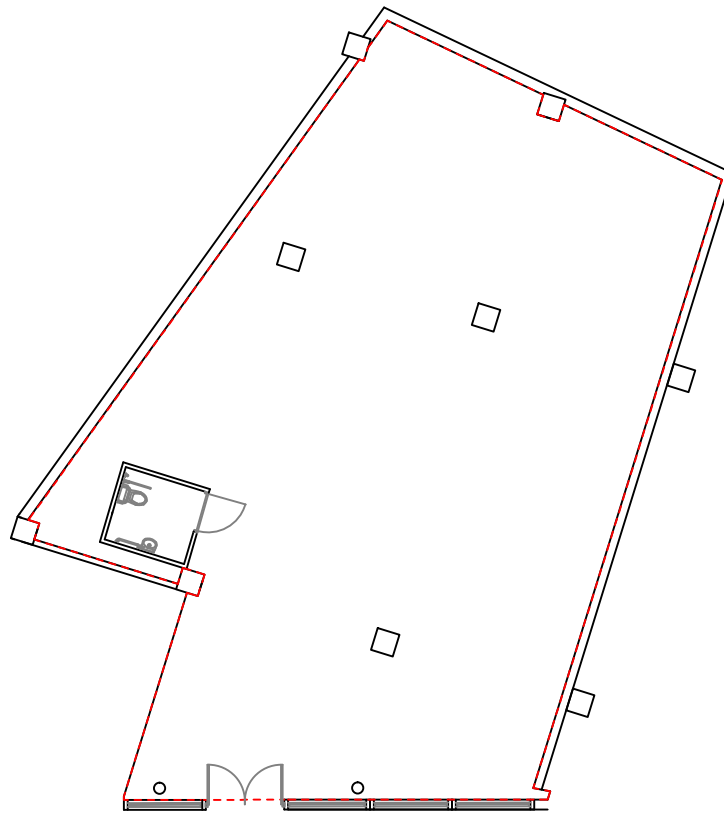

NORTH

Ordnance Survey (c) Crown Copyright 2016. All rights reserved. Licence number 100022432

LOCATION PLAN
1:1250

NORTH

client
LAZARI INVESTMENTS LTD

address
TALLY HO CORNER
NORTH FINCHLEY
LONDON N12 7NH

location
GROUND FLOOR UNIT RU3D
LEASE PLAN

date
JUN 2017

scale
1:200 on A4

dwg. no.
140167-RU3D

revision