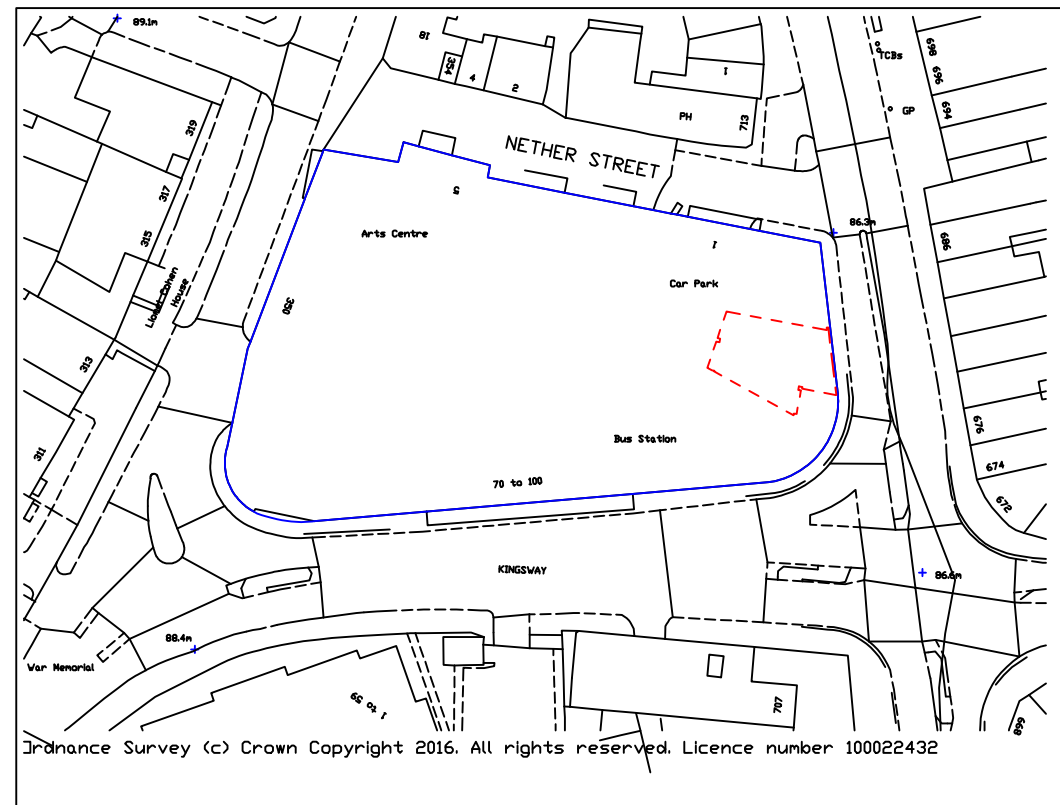

NORTH

Ordnance Survey (c) Crown Copyright 2016. All rights reserved. Licence number 100022432

LOCATION PLAN
1:1250

NORTH

client
LAZARI INVESTMENTS LTD

address
TALLY HO CORNER
NORTH FINCHLEY
LONDON N12 7NH

location
GROUND FLOOR UNIT RU3D
LEASE PLAN

date
JUN 2017

scale
1:200 on A4

dwg. no.
140167-RU3D

revision