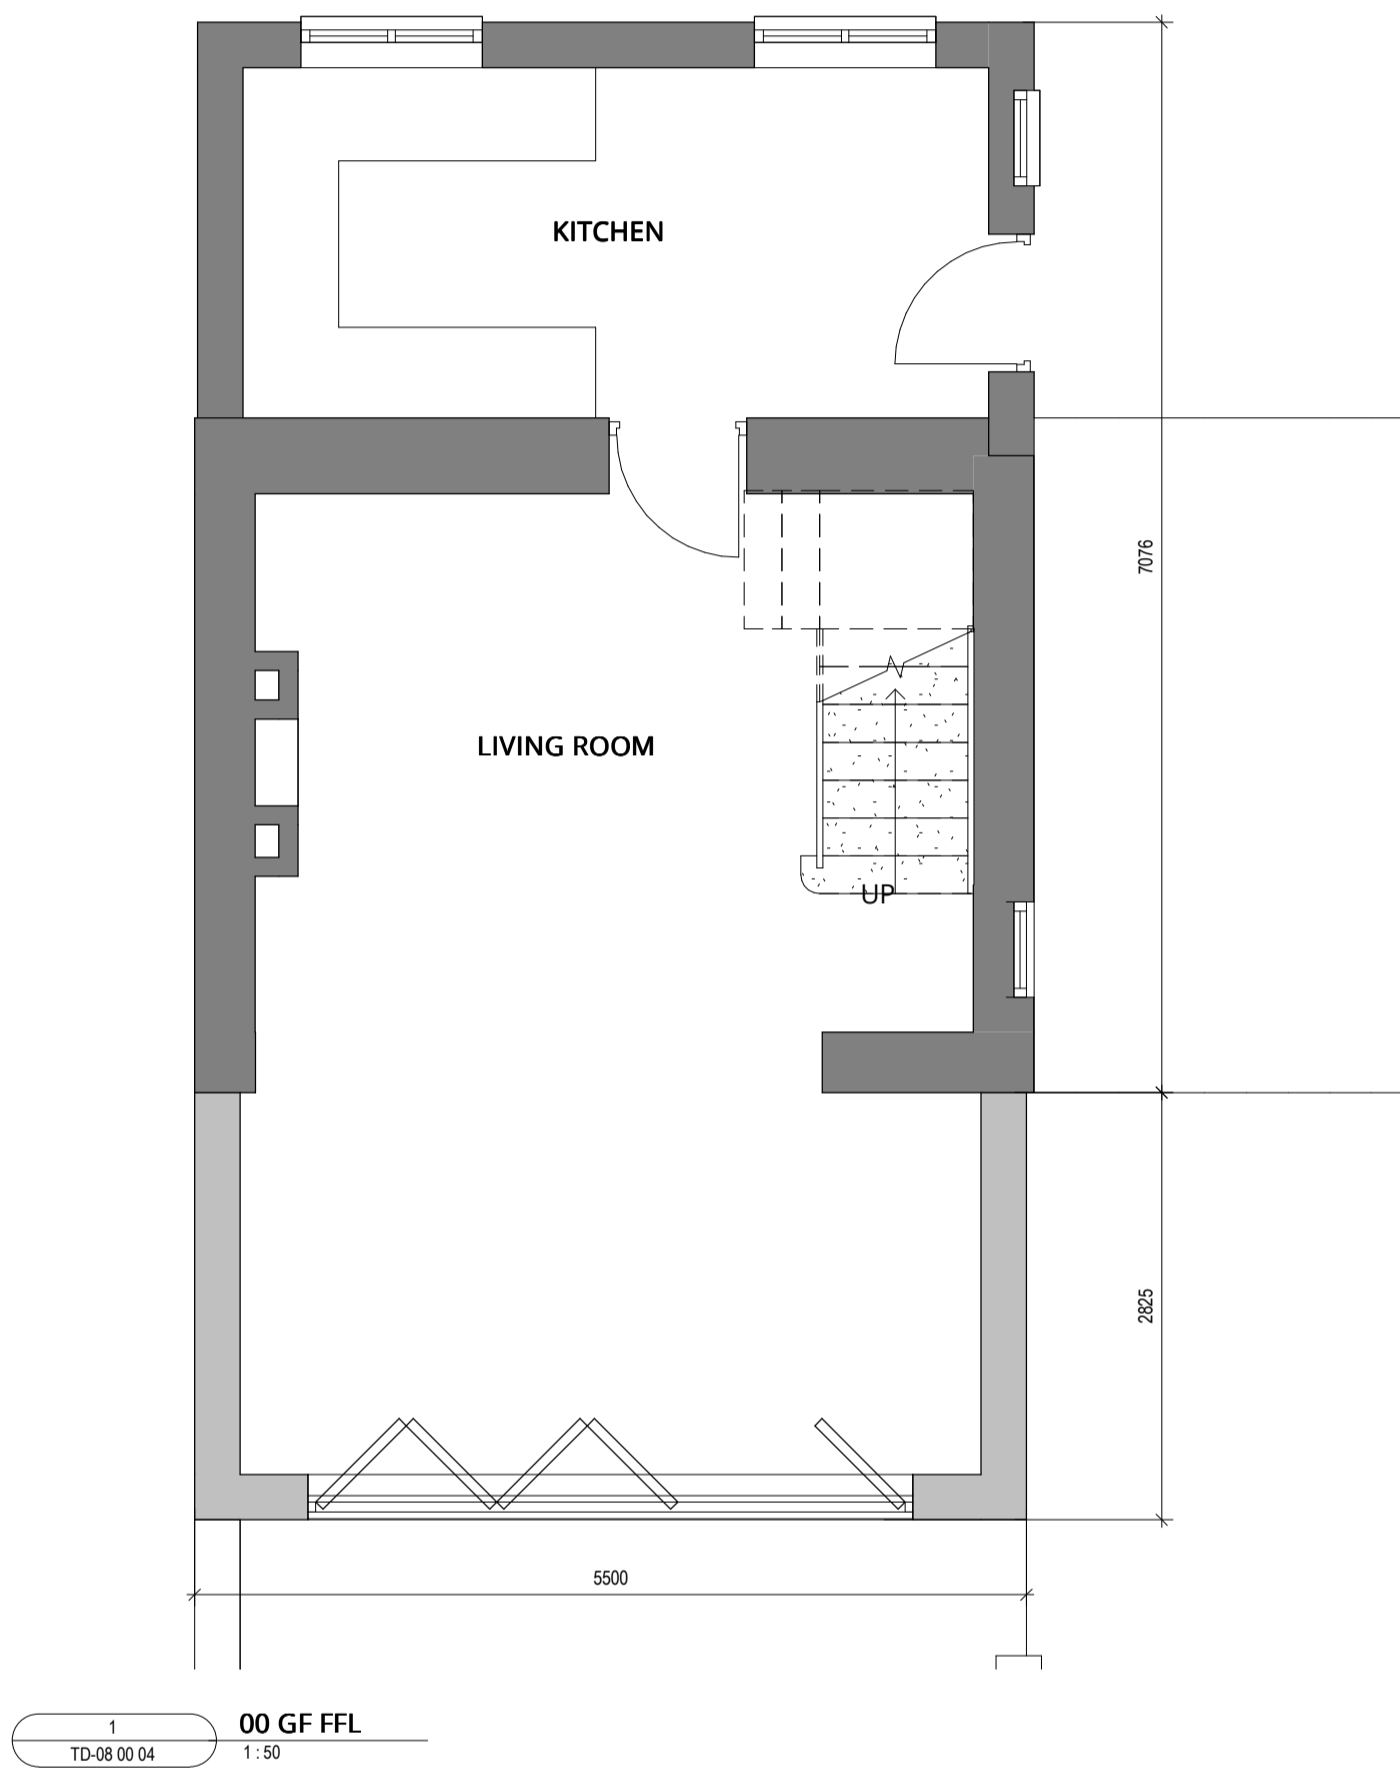

For information only DO NOT SCALE

ISSUE 29/03/22  
D1/02  
PLAN  
NMS

Revision	Description	Date
----------	-------------	------

**SK ARCHITECTURE**

Client  
**KIRSTEN HALL**

Project  
**1 THE DRIFT, COLLYWESTON**

Drawing  
**Floor Plans as Proposed**

Scale  
1:50 @ A3

Date  
29/03/22

Project No. **068** Drawing No. **SKA TD-08 00 04** Revision **D02**

PLANNING