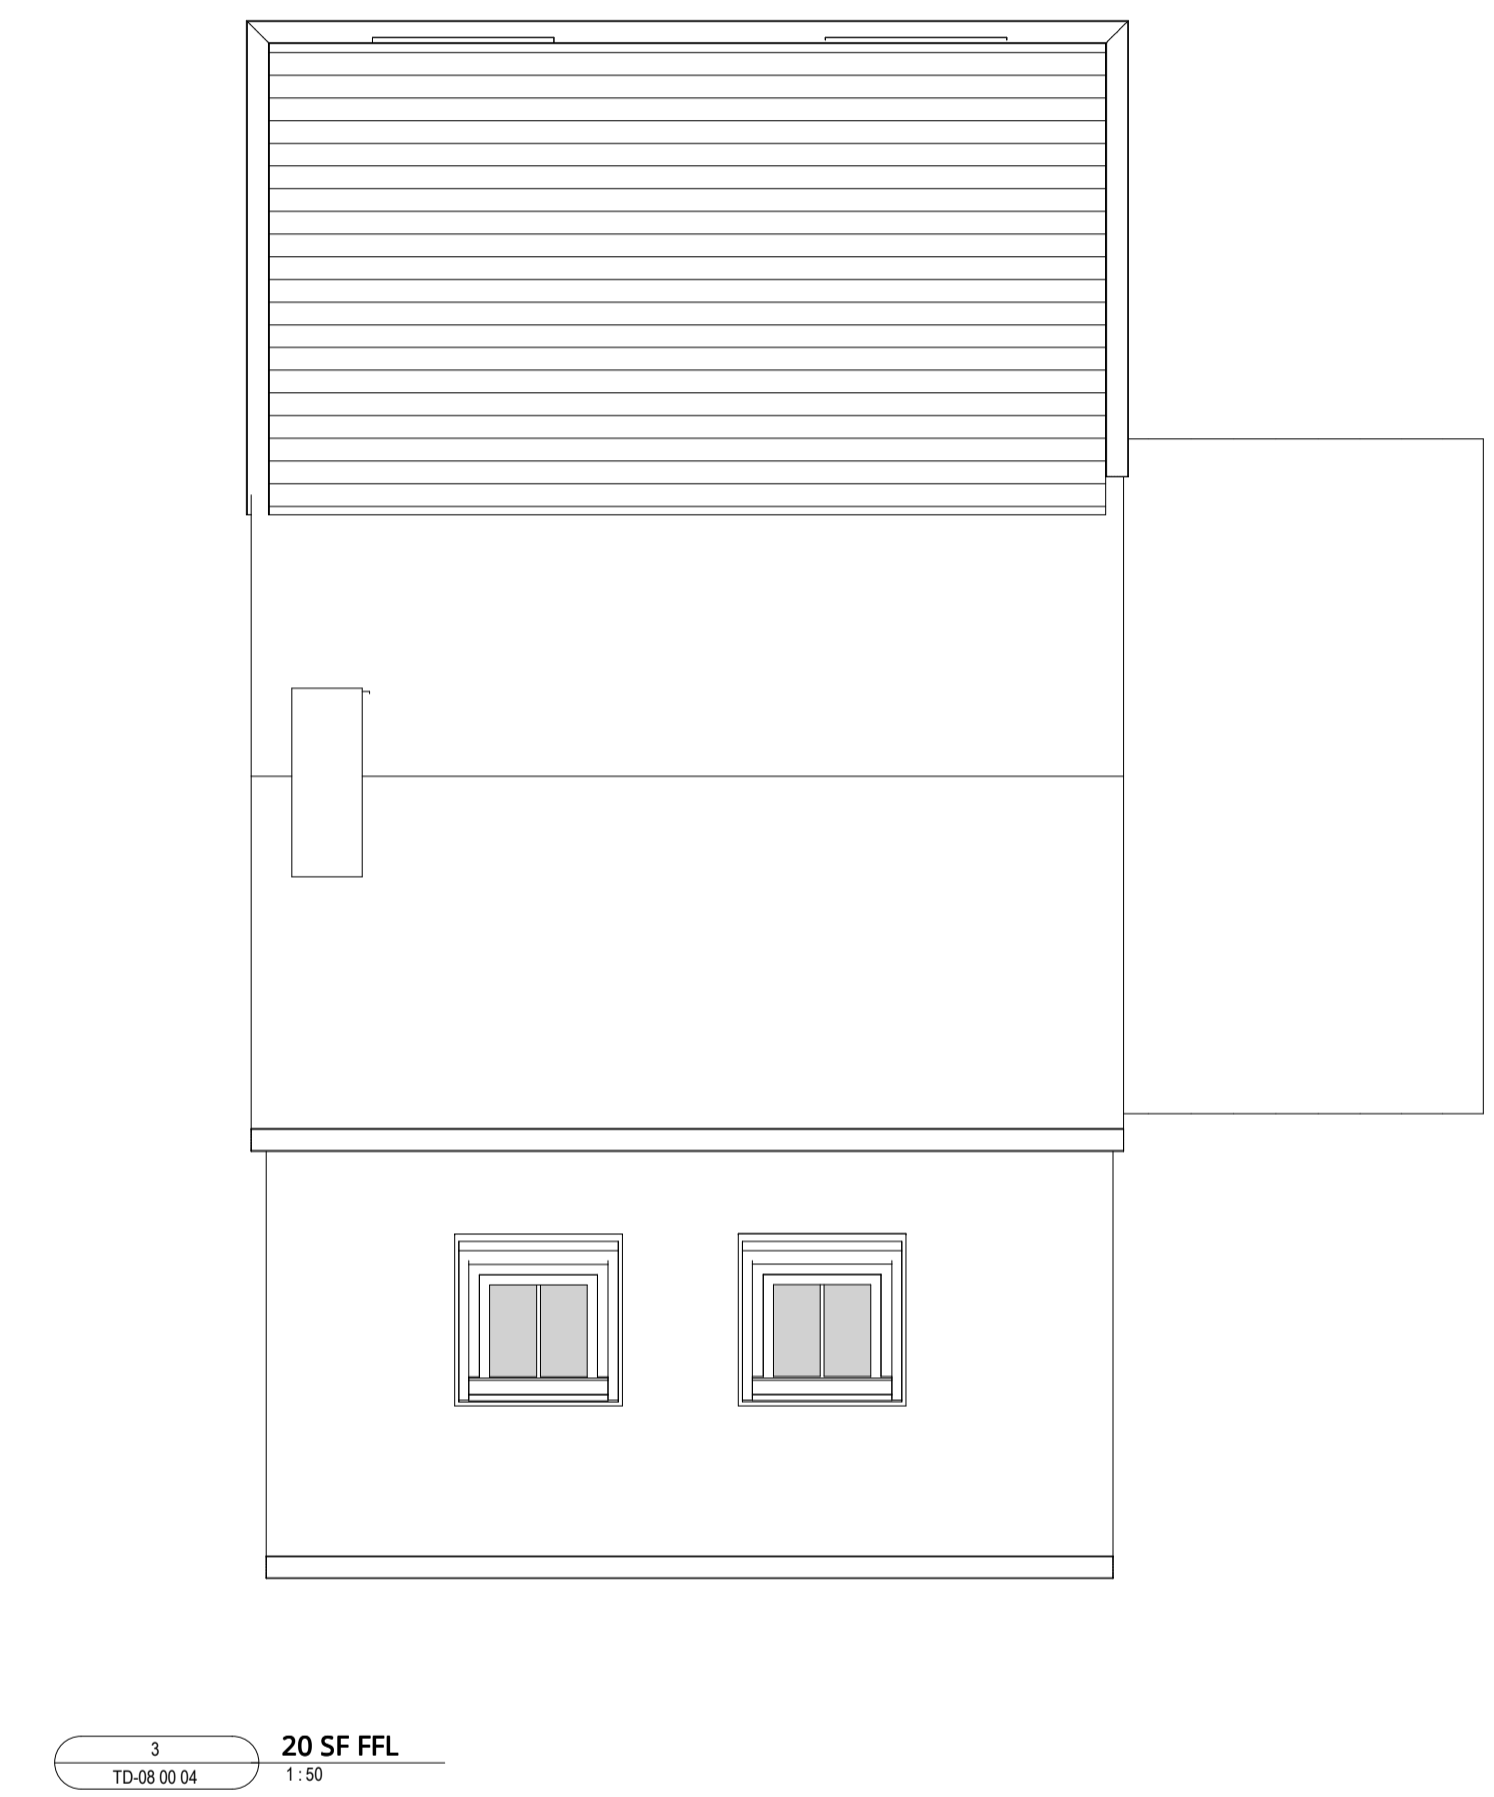

For information only DO NOT SCALE

ISSUE 29/03/22  
D1/02  
PLAN  
NMS

Revision	Description	Date
----------	-------------	------

**SK ARCHITECTURE**

Client  
**KIRSTEN HALL**

Project  
**1 THE DRIFT, COLLYWESTON**

Drawing  
**Floor Plans as Proposed**

Scale  
1:50 @ A3

Date  
29/03/22

Project No. **068** Drawing No. **SKA TD-08 00 04** Revision **D02**

PLANNING