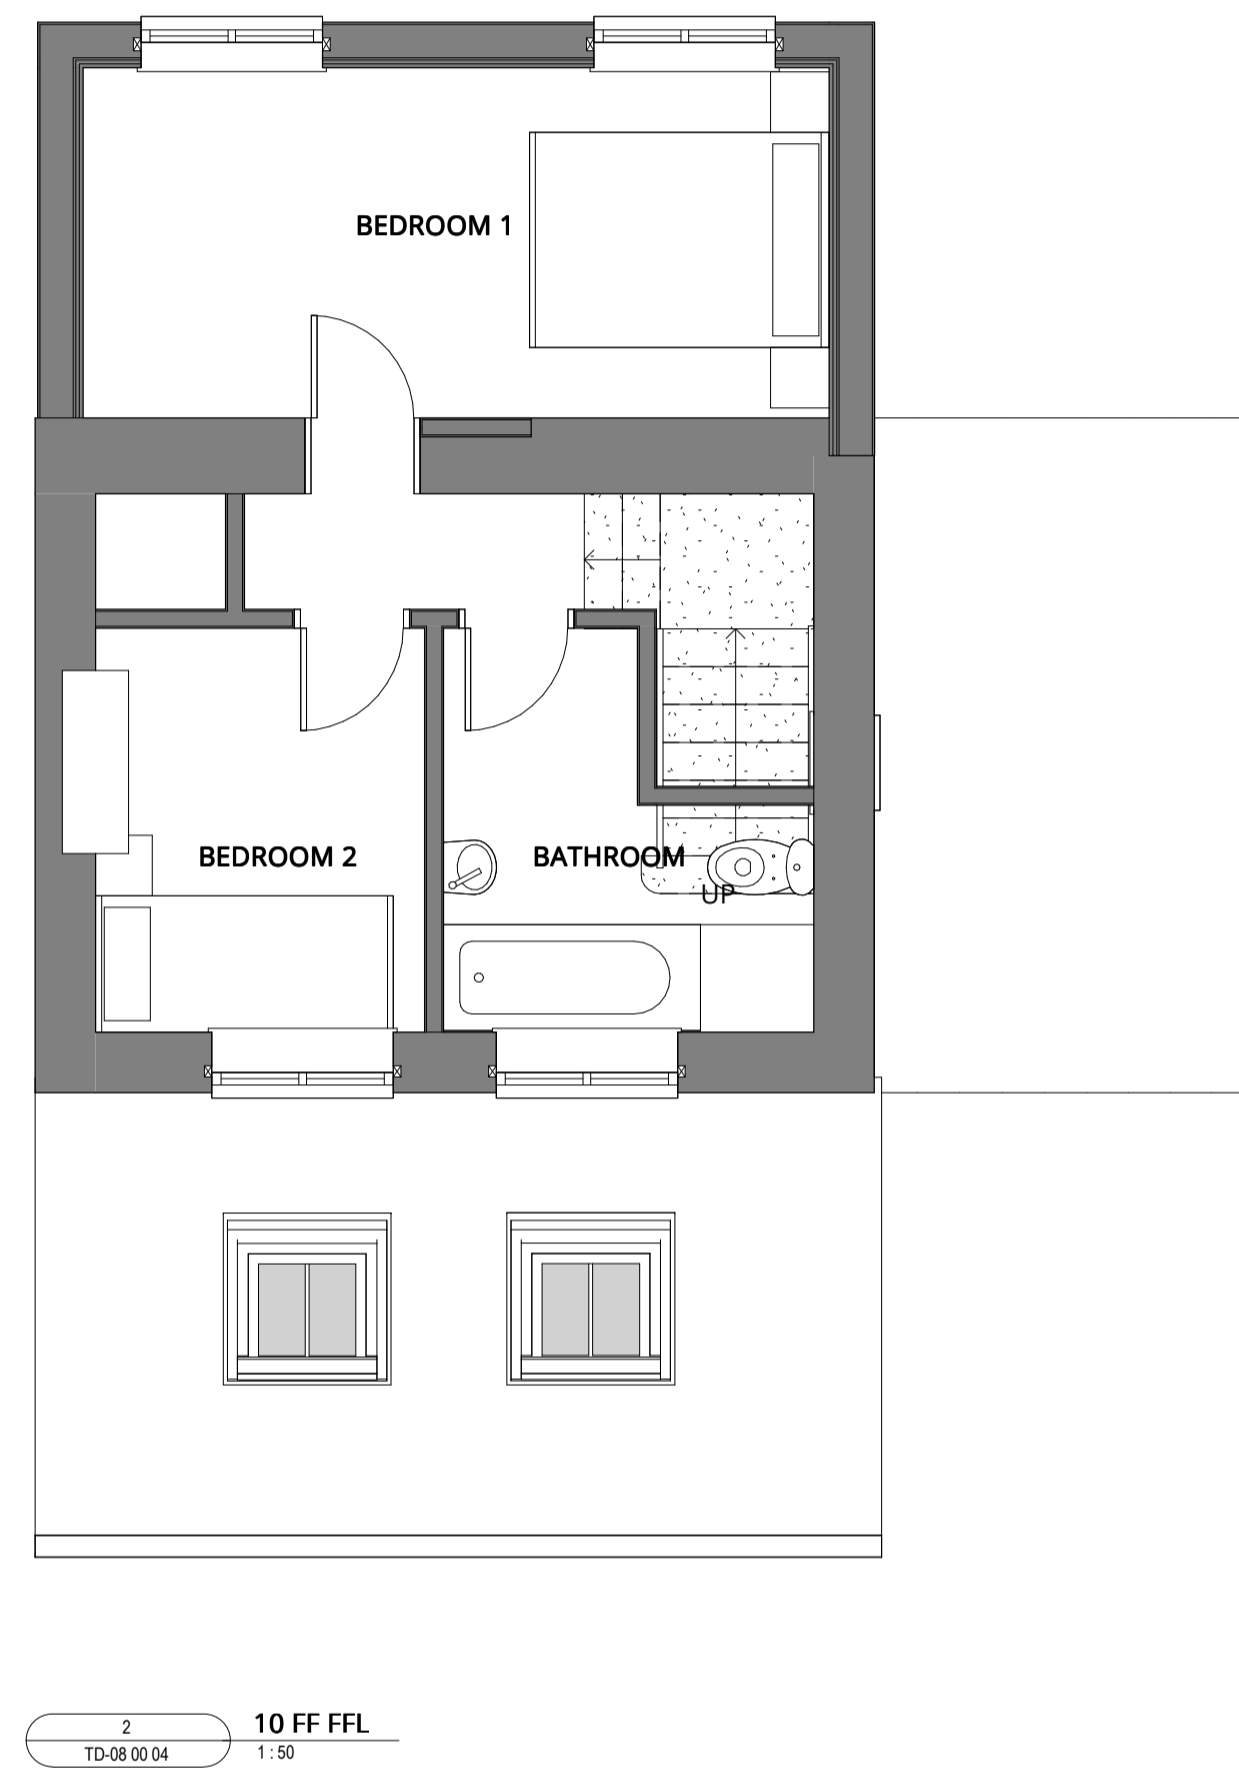

For information only DO NOT SCALE

ISSUE 29/03/22  
D1/02  
PLAN  
NMS

Revision	Description	Date
----------	-------------	------

**SK ARCHITECTURE**

Client  
**KIRSTEN HALL**

Project  
**1 THE DRIFT, COLLYWESTON**

Drawing  
**Floor Plans as Proposed**

Scale  
1:50 @ A3

Date  
29/03/22

Project No. **068** Drawing No. **SKA TD-08 00 04** Revision **D02**

PLANNING