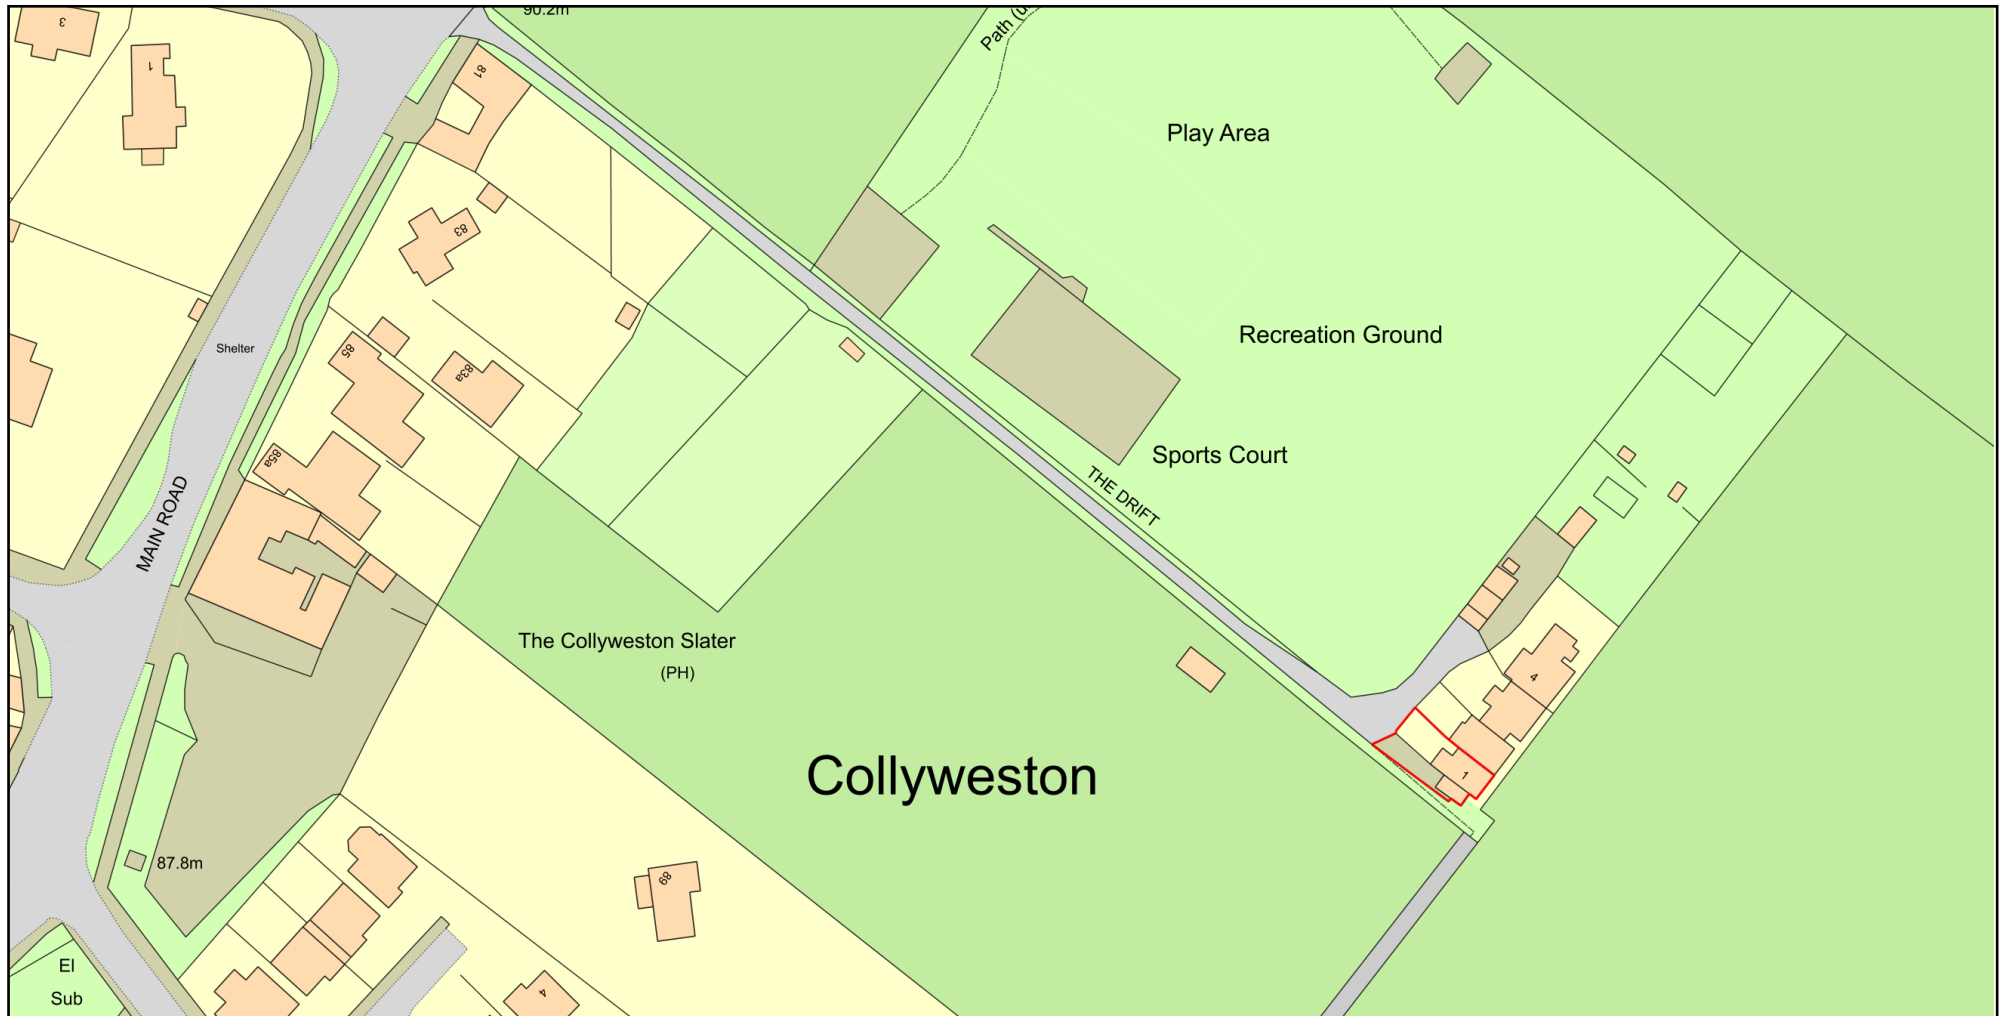

Site Location Plan

Plan Produced for: Miss Hall
Date Produced: 18 Apr 2021
Plan Reference Number: TQRQM21108150931056
Scale: 1:1250 @ A4