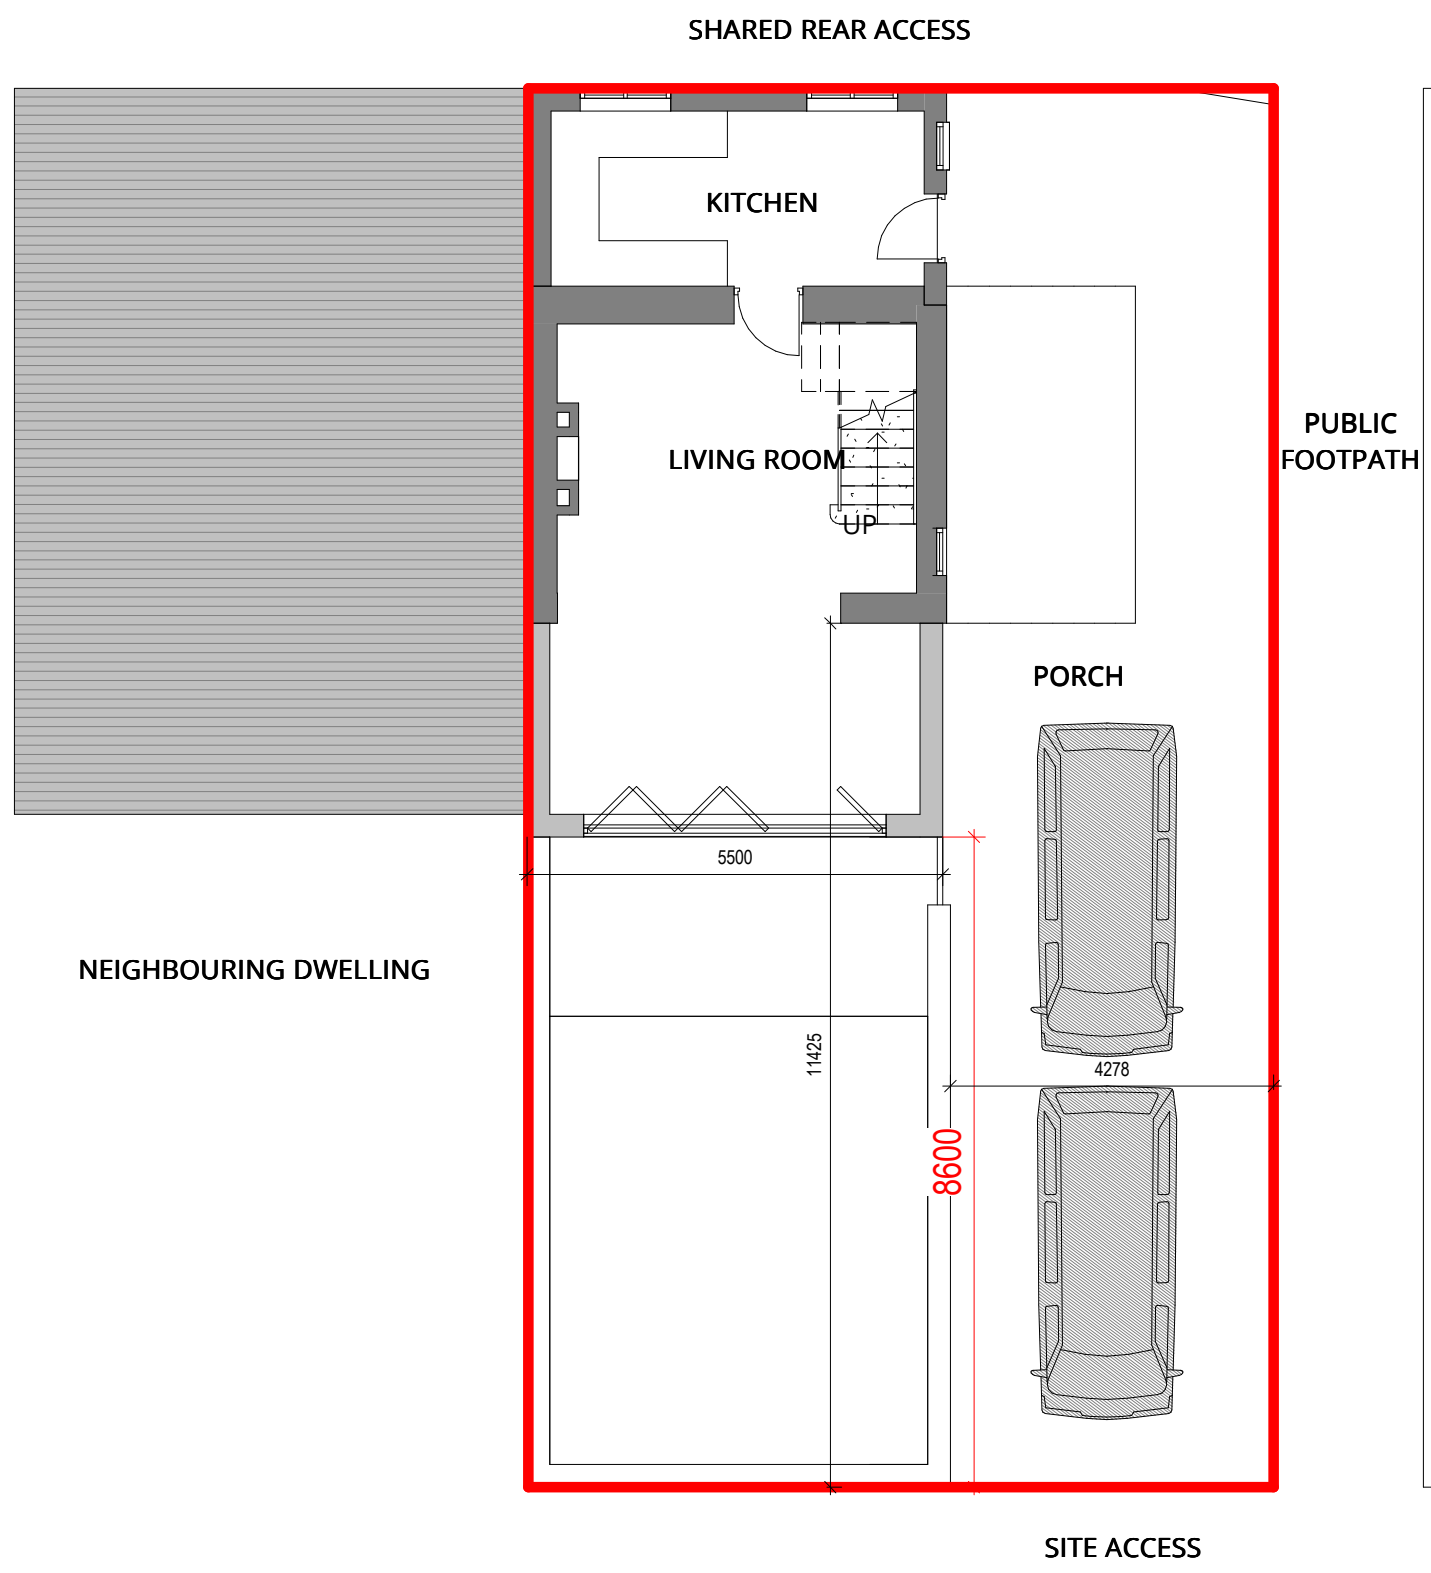

For information only DO NOT SCALE

Revision	Description	Date
D02	ISSUED FOR PLANNING	29/03/22

SK ARCHITECTURE

Client **KIRSTEN HALL**

Project **1 THE DRIFT, COLLYWESTON**

Drawing **Site Block Plan as Proposed**

Scale 1 : 100 @ A3 Date 29/03/22

Project Drawing Revision
068 SKA SKA-08 00 02 D02

PLANNING