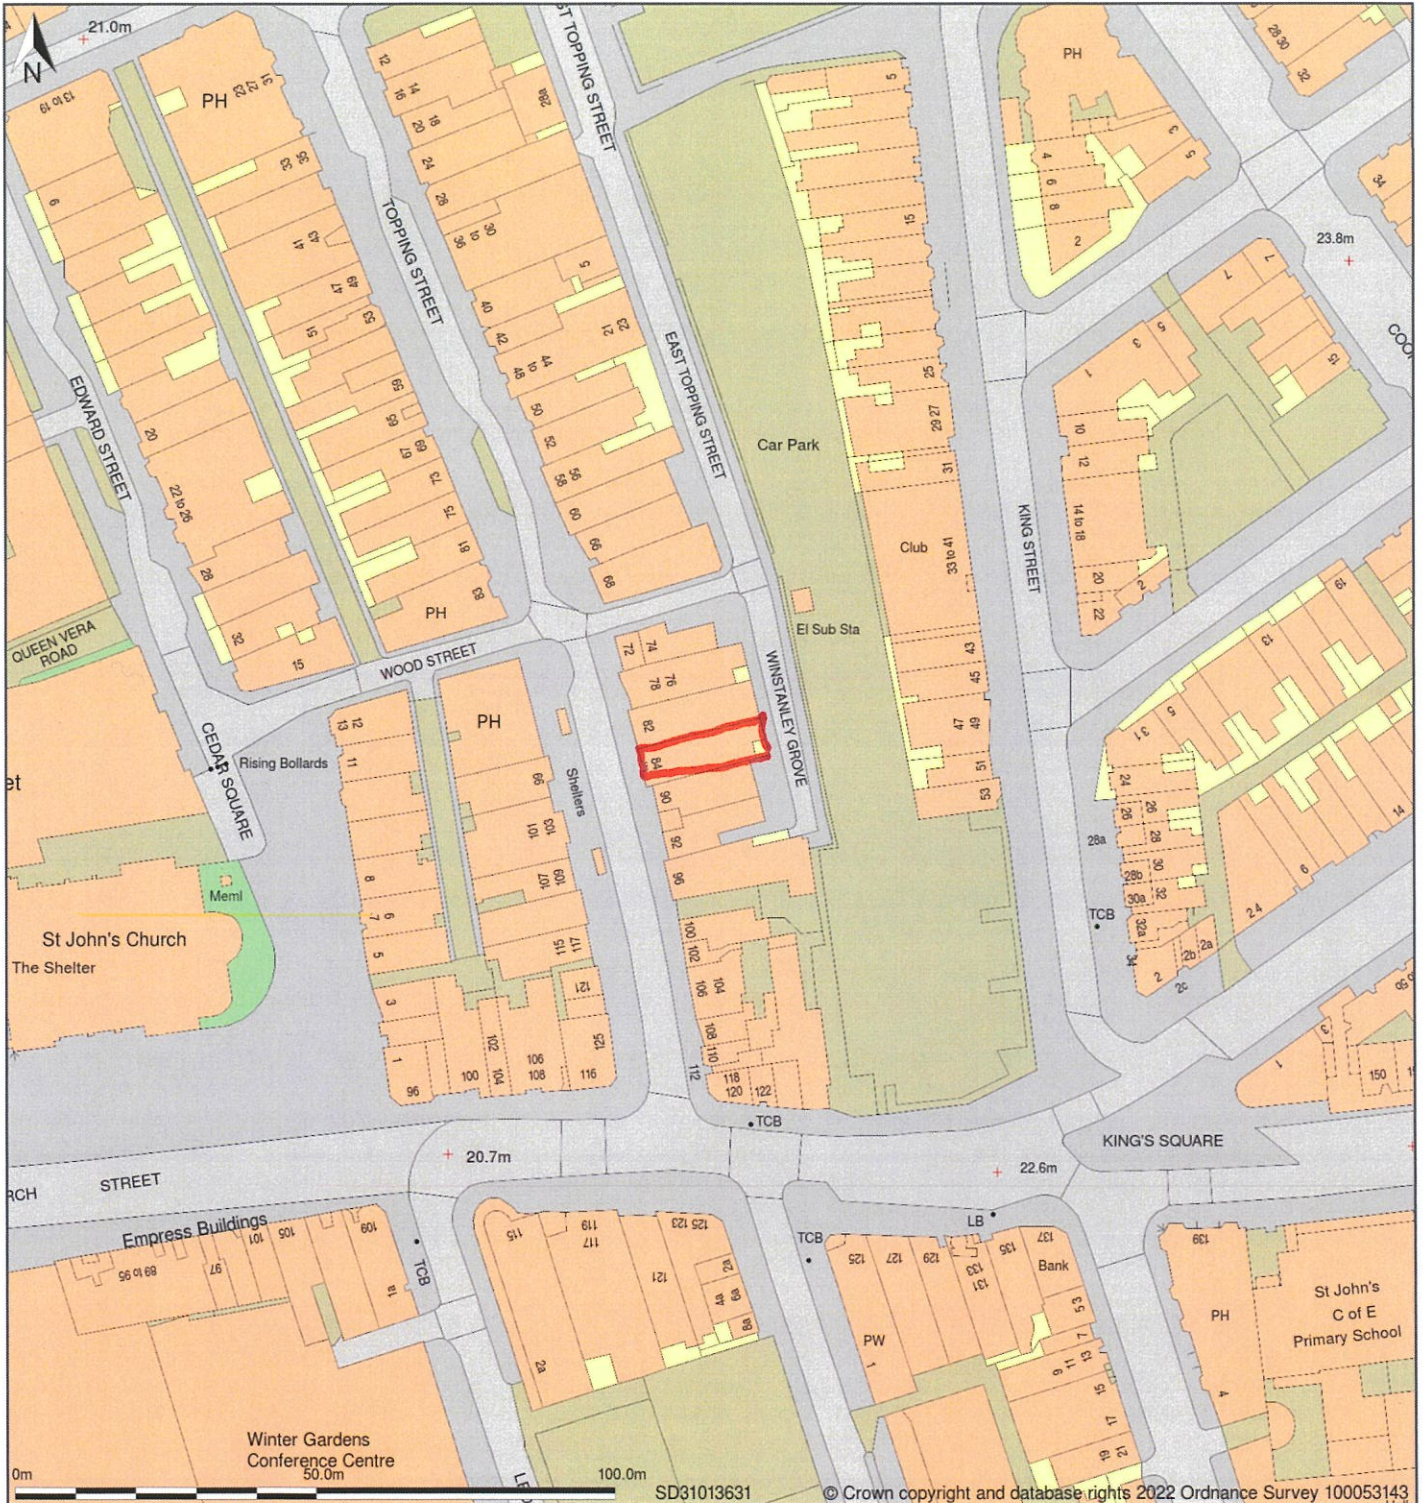

Stores, 84, Topping Street, Blackpool, FY1 3AD

Plan shows area bounded by: 330894.55, 436192.53 331129.44, 436441.47 (at a scale of 1:1250), OSGridRef: SD31013631. The representation of a road, track or path is no evidence of a right of way. The representation of features as lines is no evidence of a property boundary.

Produced on 29th Mar 2022 from the Ordnance Survey National Geographic Database and incorporating surveyed revision available at this date. Reproduction in whole or part is prohibited without the prior permission of Ordnance Survey. © Crown copyright 2022. Supplied by <https://mapserve.co.uk> digital mapping a licensed Ordnance Survey partner (100053143). Unique plan reference: #00720426-11940E