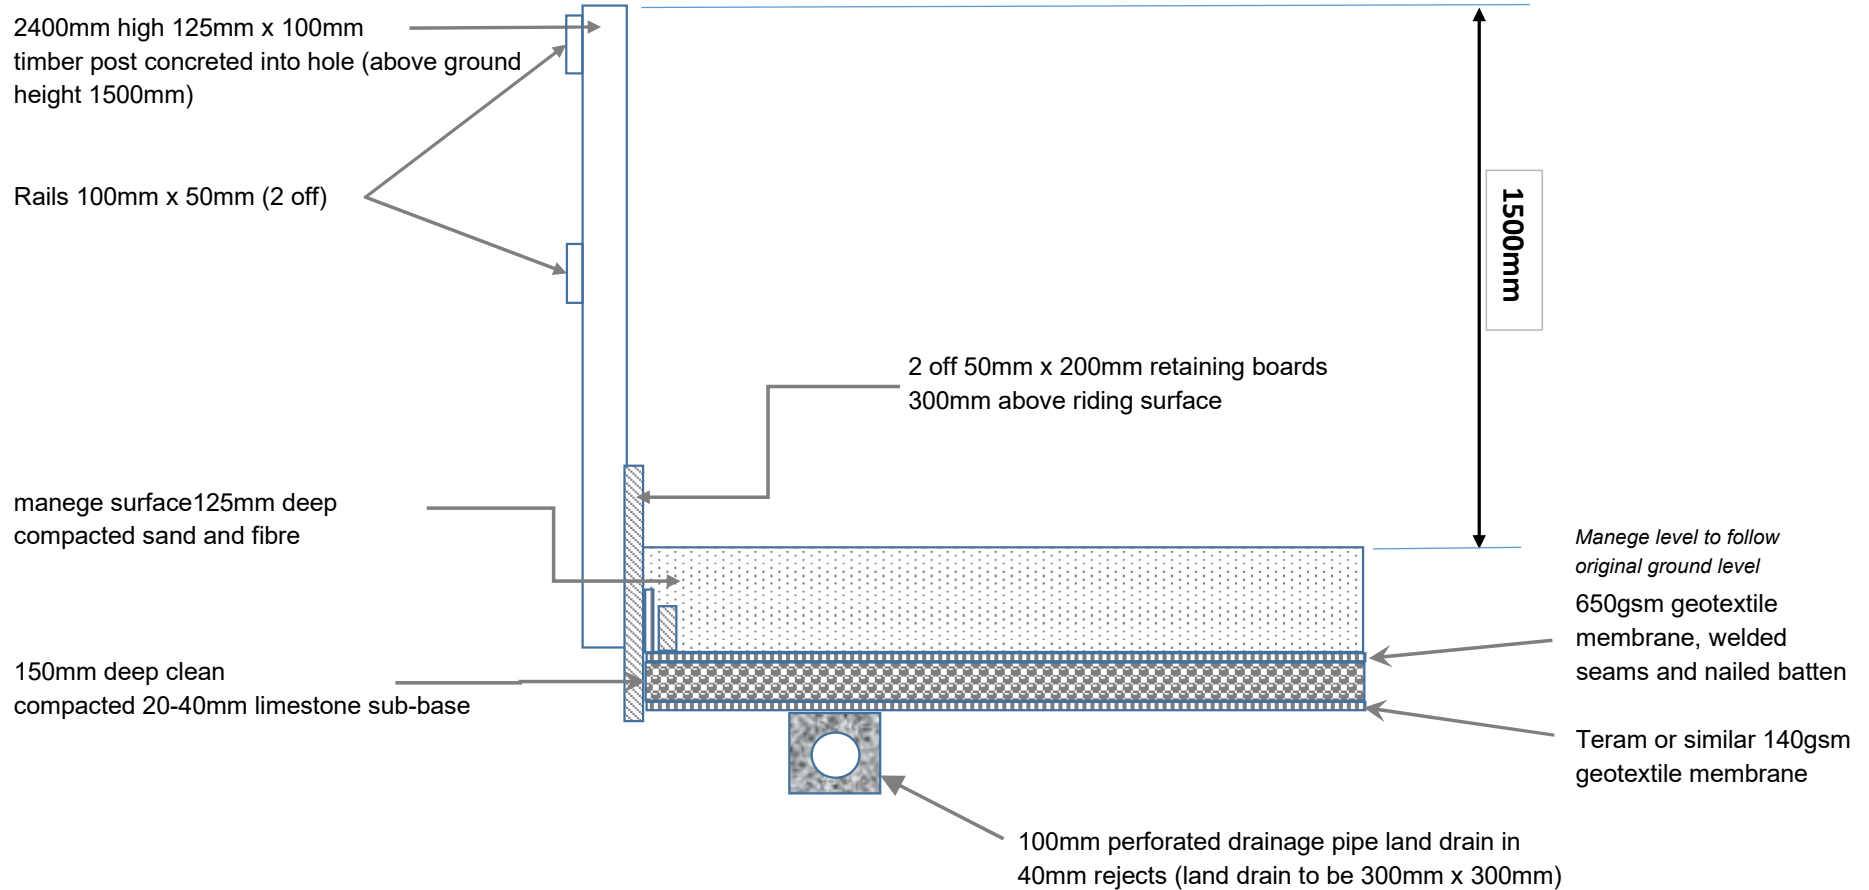

Section through Manege

Project:	Sarah Simmons Acorn Fields, Crabbswood Lane, Tiptoe	1	01-Feb-22	Scales: 1 : 20
		Drawing Title:	Proposed Section through Manege	
Rev:	Date:	Details:	Sheet: 1/1	