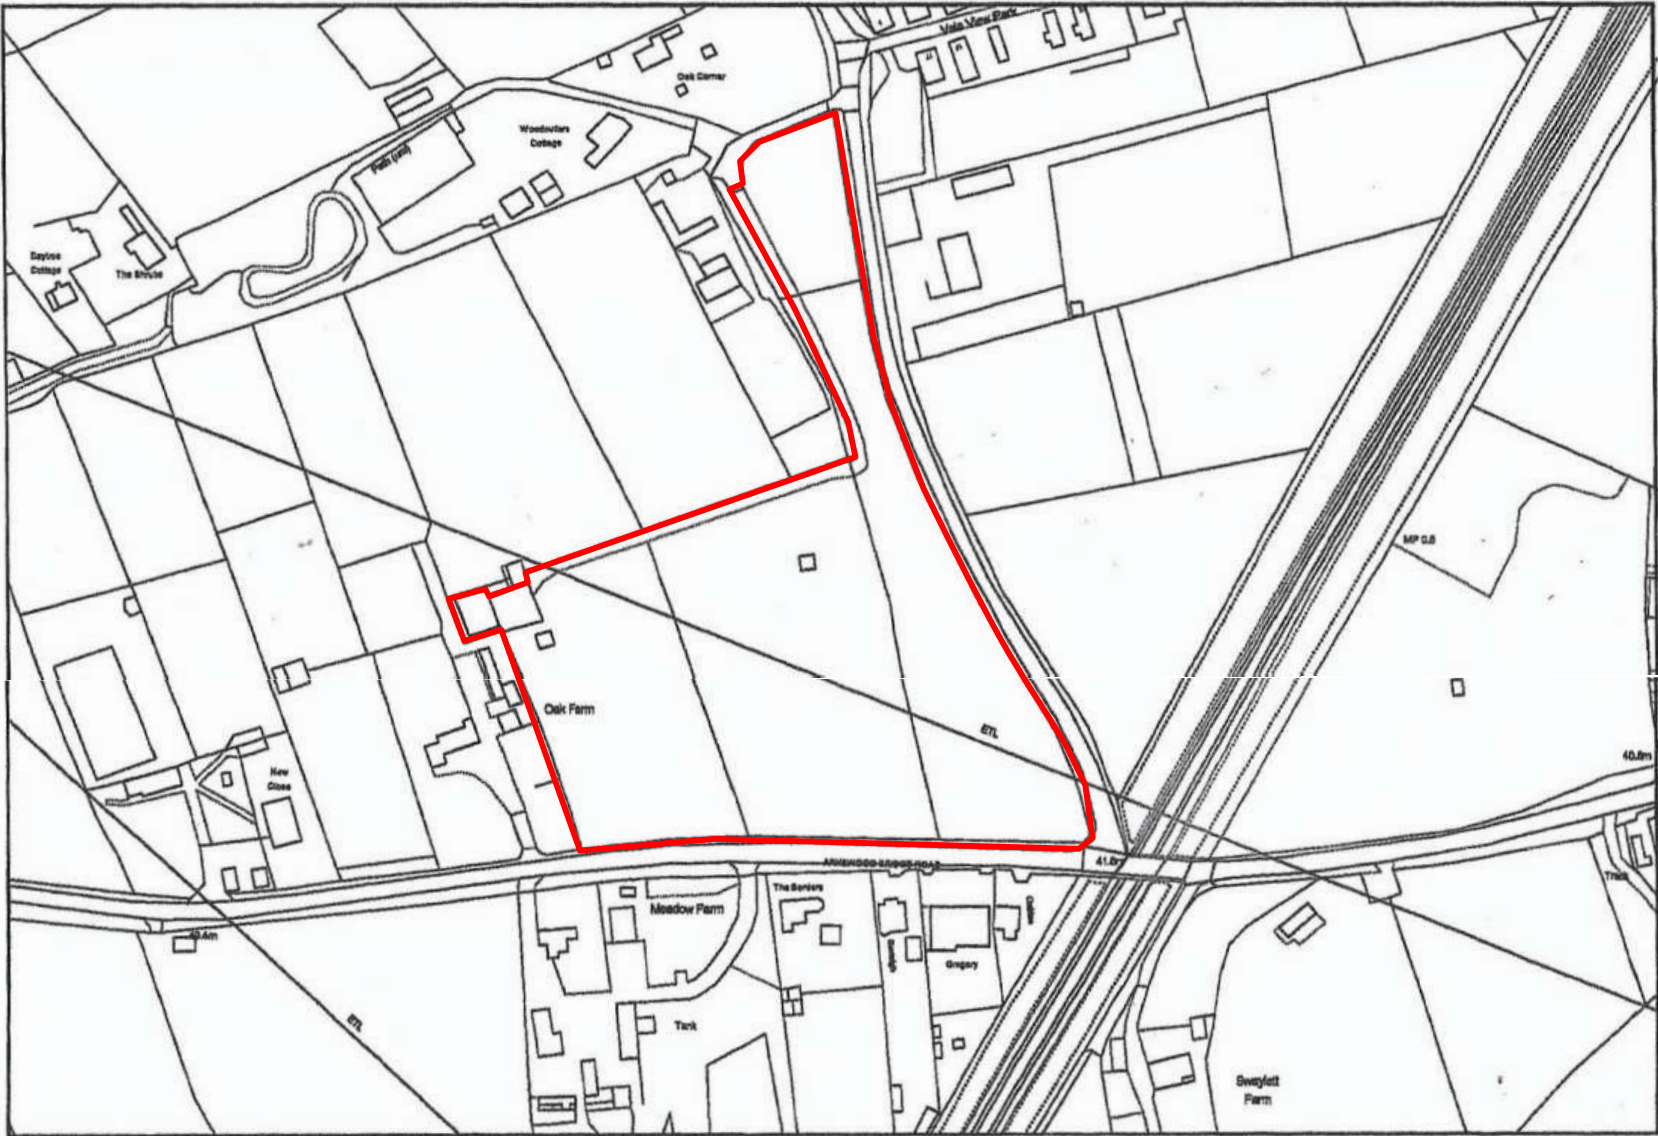

Acorn Fields Crabbswood
Lane, sway

Map Information
Scale: 1:2500
Date: 09/08/2021
Reference: BHP/0164
Order No: 319835

This product includes mapping data licensed from Ordnance Survey with the permission of the Controller of HMSO - Crown Copyright and/or database right 2021. All rights reserved. Licence Number 100047514.