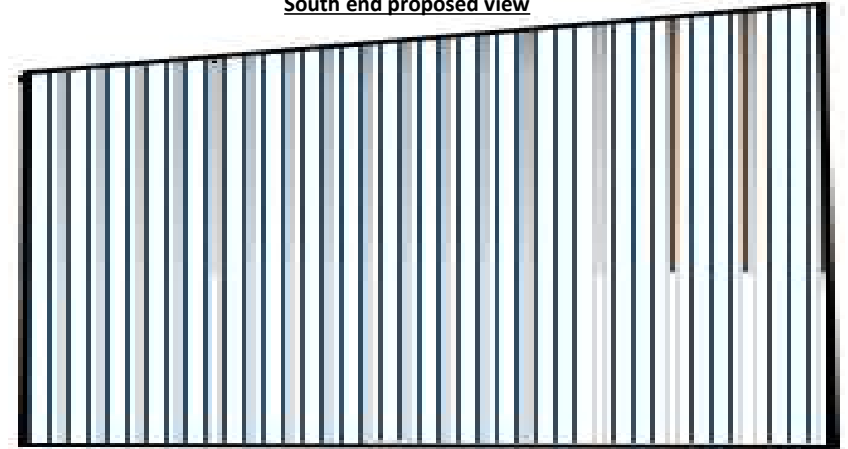

East (front) proposed view

West (rear) existing view

South end proposed view

North end proposed view

Project: Sarah Simmons
Acorn Fields, Crabbswood Lane, Tiptoe

Drawing Title: Proposed barn views

1

01-Feb-22

Scale:
1 : 100

Drawing No.:
A333prop

Rev:

Date:

Details:

Sheet: 1/1