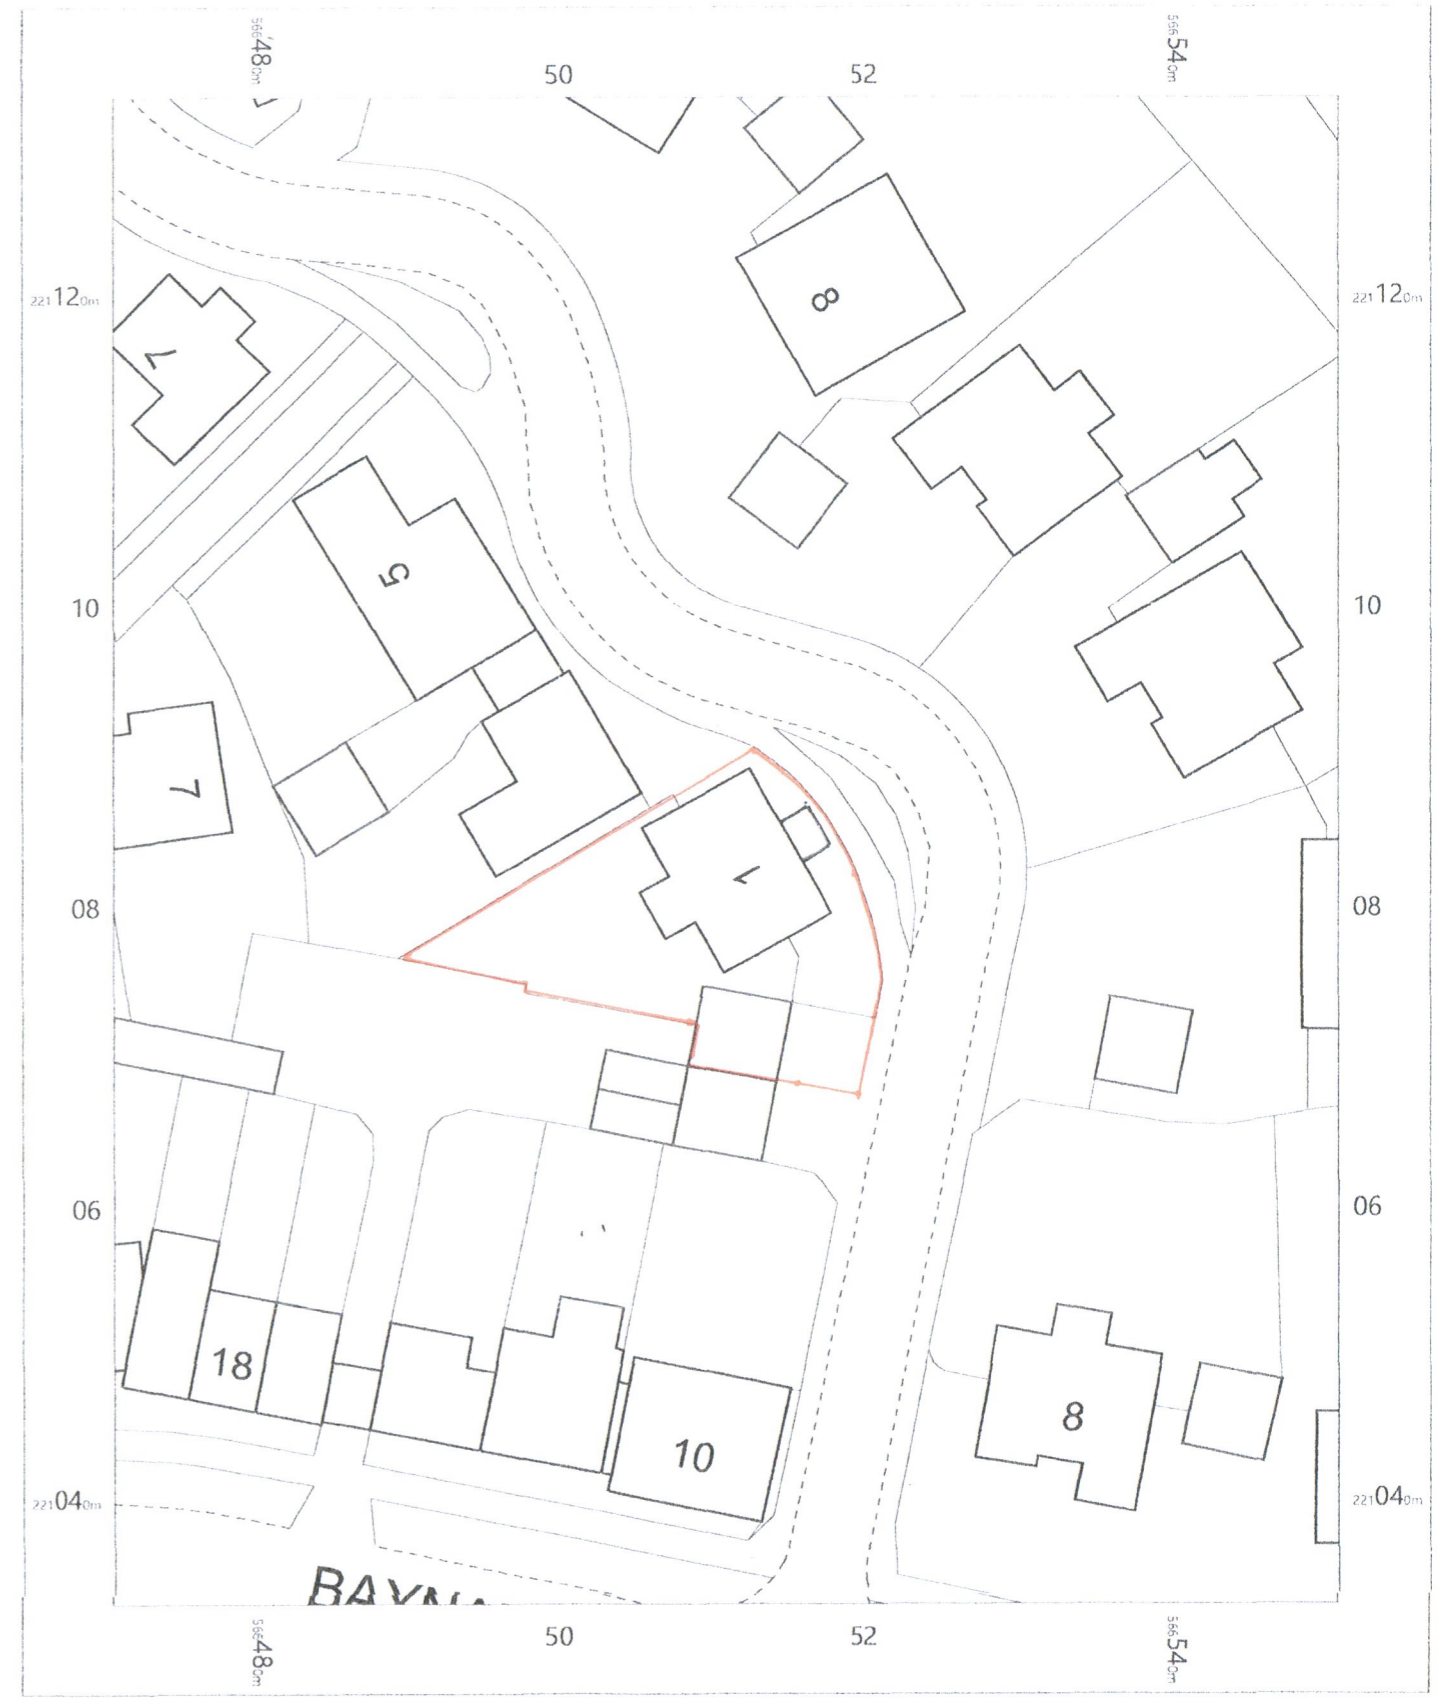

1 Fitzwalter Road, Flich Green, Little  
Dunmow, Essex CM6 3FQ

OS MasterMap 1250/2500/10000 scale  
Monday, April 4, 2022, ID: BW1-01030181  
maps.blackwell.co.uk

1:1250 scale print at A4, Centre: 566513 E, 221071 N

**BLACKWELL'S  
MAPPING SERVICES**  
www.blackwellmapping.co.uk  
TEL: 0800 151 2612

1 Fitzwalter Road, Flich Green,  
Little Dunmow CM6 3FQ

OS MasterMap 1250/2500/10000 scale  
Monday, April 4, 2022, ID: BW1-01030180  
maps.blackwell.co.uk

1:500 scale print at A4, Centre: 566511 E, 221084 N

**BLACKWELL'S  
MAPPING SERVICES**  
www.blackwellmapping.co.uk  
TEL: 0800 151 2612