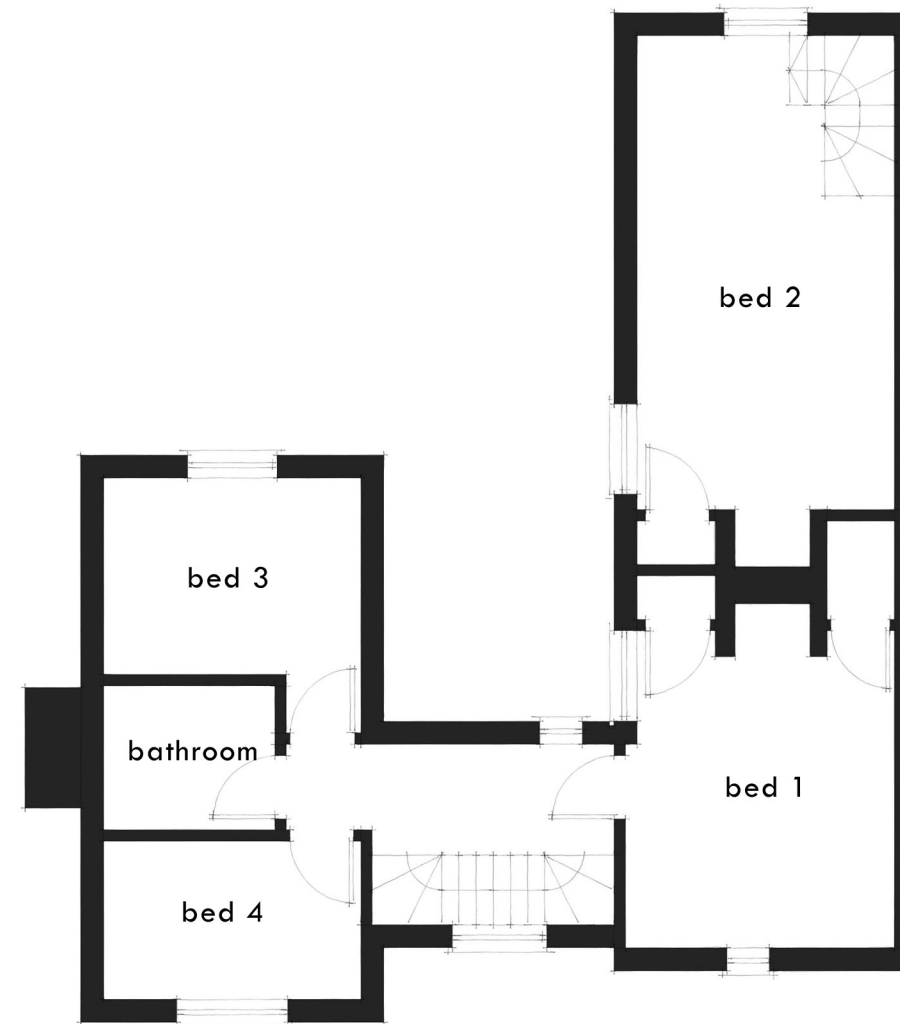

proposed ground floor plan
scale 1:100

proposed first floor plan
scale 1:100

Drawing: Proposed Plans
Number: PL005
Scale: 1:100 @ A3

Site: Walnut Tree Cottage, Somersham IP8 4QE