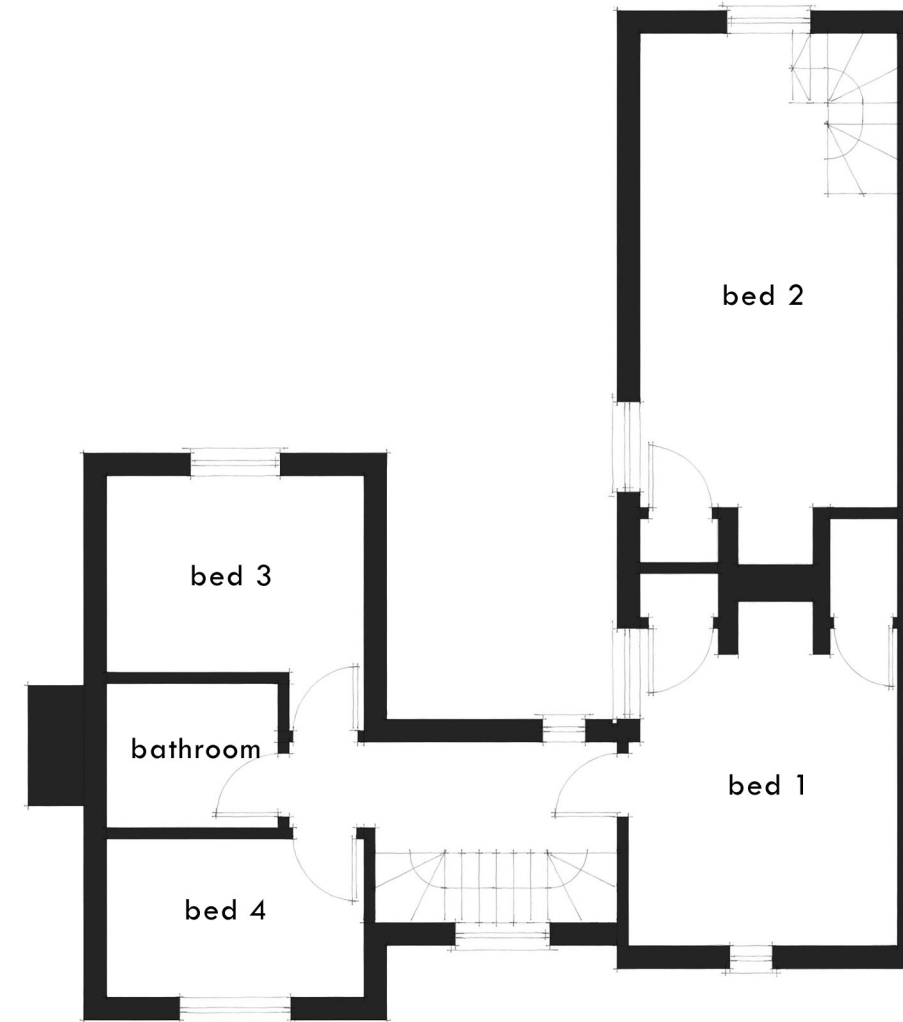

existing ground floor plan
scale 1:100

existing first floor plan
scale 1:100

Drawing: Existing Plans
Number: PL003
Scale: 1:100 @ A3

Site: Walnut Tree Cottage, Somersham IP8 4QE