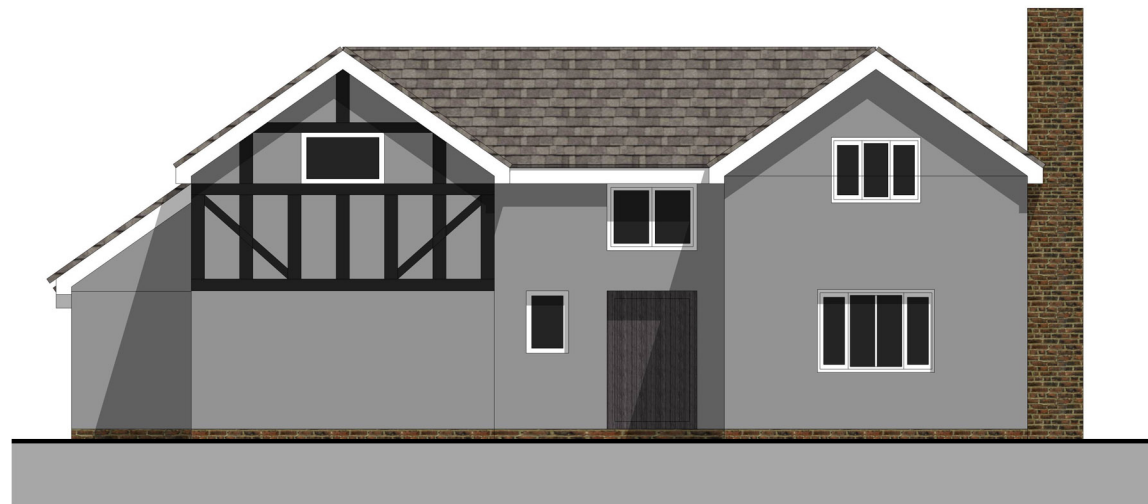

existing rear elevation  
scale 1:100

existing side elevation 1  
scale 1:100

existing front elevation  
scale 1:100

existing side elevation 2  
scale 1:100

Drawing: Existing Elevations  
Number: PL004  
Scale: 1:100 @ A3

Site: Walnut Tree Cottage, Somersham IP8 4QE