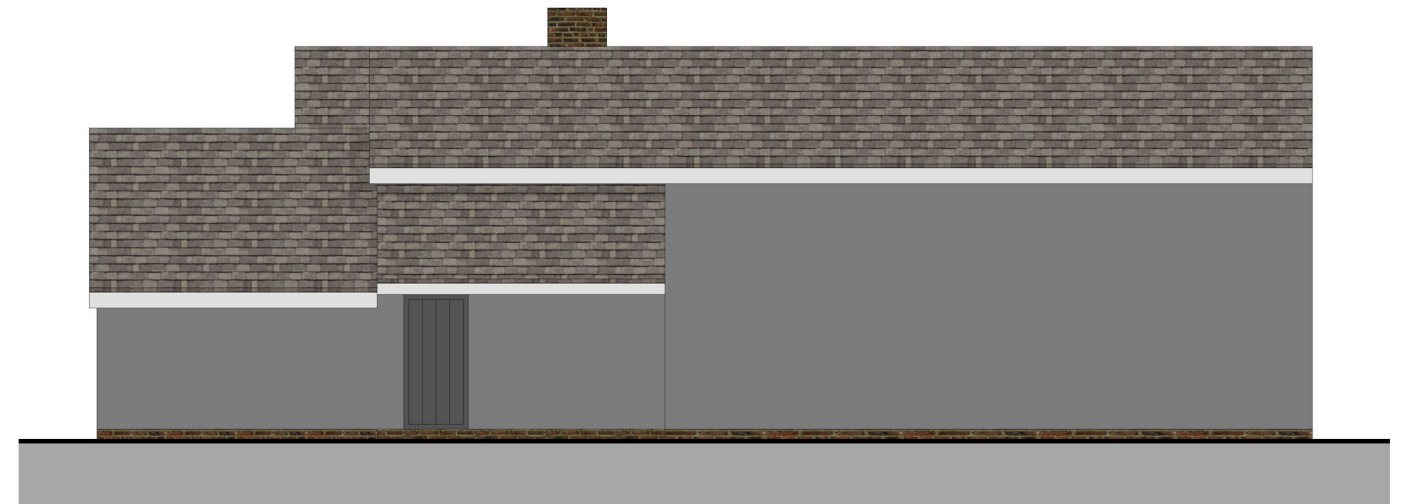

existing rear elevation  
scale 1:100

existing side elevation 1  
scale 1:100

existing front elevation  
scale 1:100

existing side elevation 2  
scale 1:100

Drawing: Existing Elevations  
Number: PL004  
Scale: 1:100 @ A3

Site: Walnut Tree Cottage, Somersham IP8 4QE