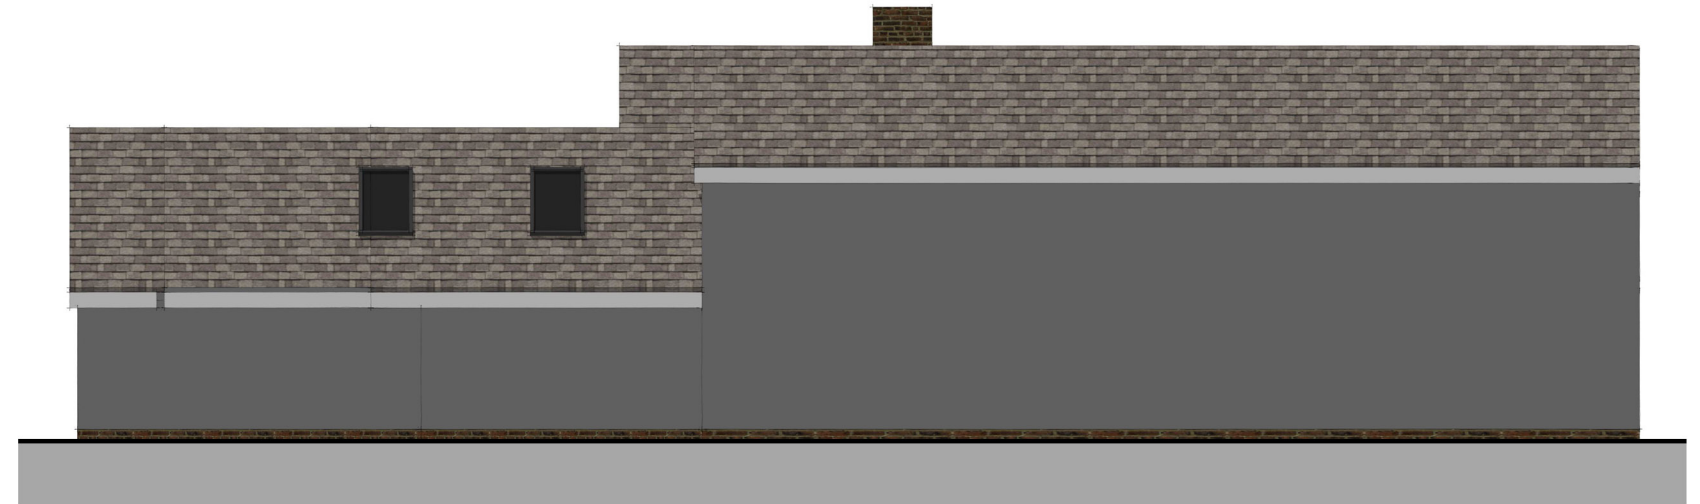

proposed rear elevation
scale 1:100

proposed side elevation 1
scale 1:100

proposed front elevation
scale 1:100

proposed side elevation 2
scale 1:100

Drawing: Proposed Elevations
Number: PL006
Scale: 1:100 @ A3

Site: Walnut Tree Cottage, Somersham IP8 4QE