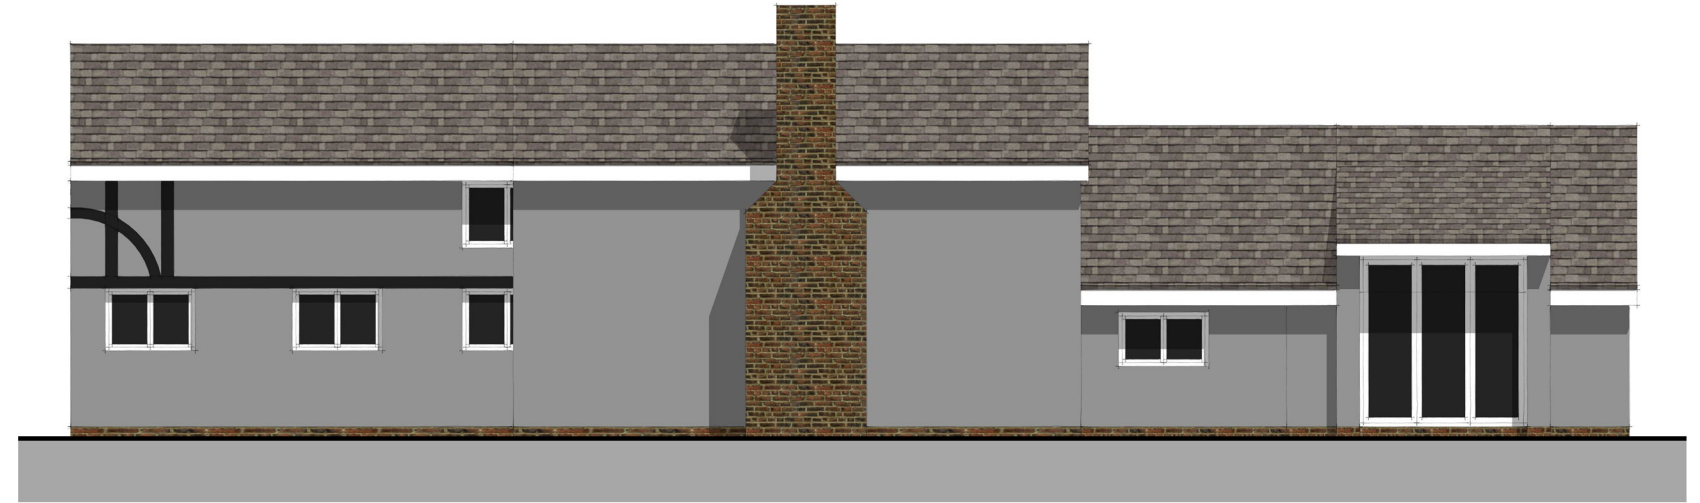

proposed rear elevation
scale 1:100

proposed side elevation 1
scale 1:100

proposed front elevation
scale 1:100

proposed side elevation 2
scale 1:100

Drawing: Proposed Elevations
Number: PL006
Scale: 1:100 @ A3

Site: Walnut Tree Cottage, Somersham IP8 4QE