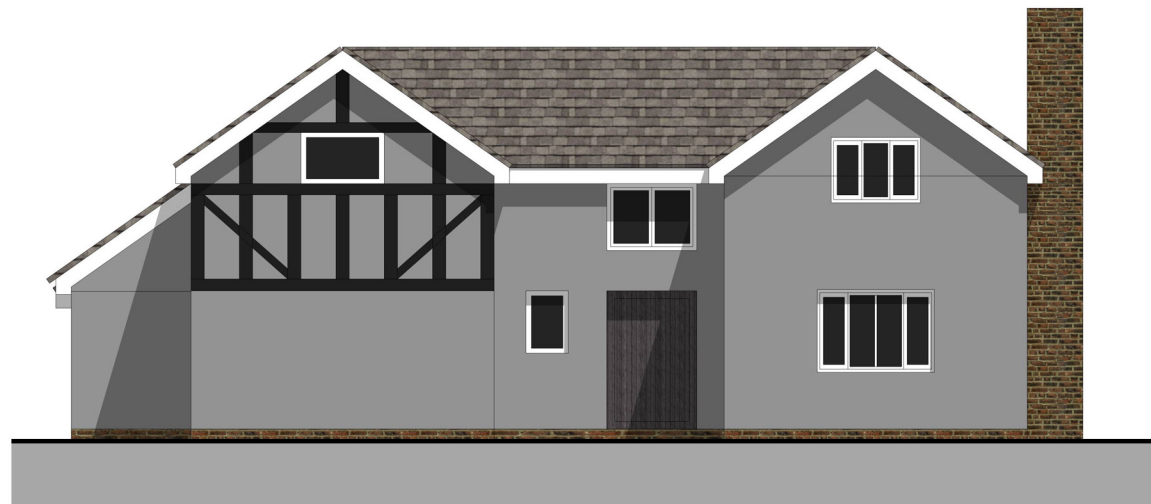

proposed rear elevation
scale 1:100

proposed side elevation 1
scale 1:100

proposed front elevation
scale 1:100

proposed side elevation 2
scale 1:100

Drawing: Proposed Elevations
Number: PL006
Scale: 1:100 @ A3

Site: Walnut Tree Cottage, Somersham IP8 4QE