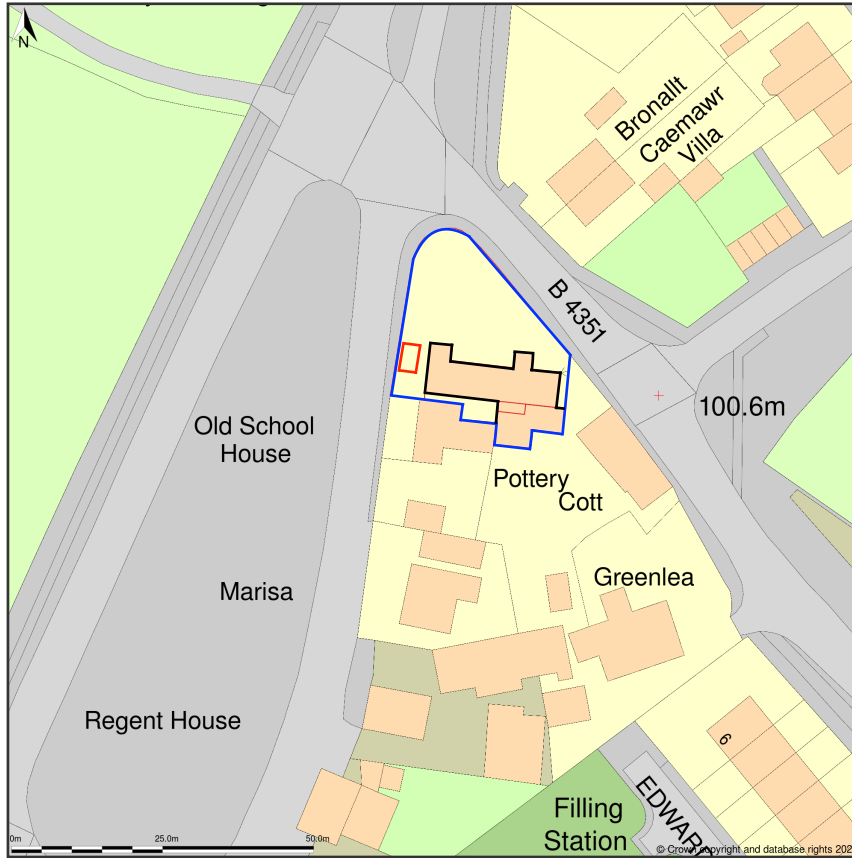

The Family Place Ltd, Kilverts School, U1988 From Junction With B4351 To Junction With A438
Clyro, Clyro, Hereford, Powys, HR3 5SB

Site Plan shows area bounded by: 321269.08, 243501.34 321410.5, 243642.76 (at a scale of 1:1250), OSGridRef: SO21334357. The representation of a road, track or path is no evidence of a right of way. The representation of features as lines is no evidence of a property boundary.

Produced on 3rd Apr 2022 from the Ordnance Survey National Geographic Database and incorporating surveyed revision available at this date. Reproduction in whole or part is prohibited without the prior permission of Ordnance Survey. © Crown copyright 2022. Supplied by <https://www.buyaplan.co.uk> digital mapping a licensed Ordnance Survey partner (100053143). Unique plan reference: #00721798-E32A5C