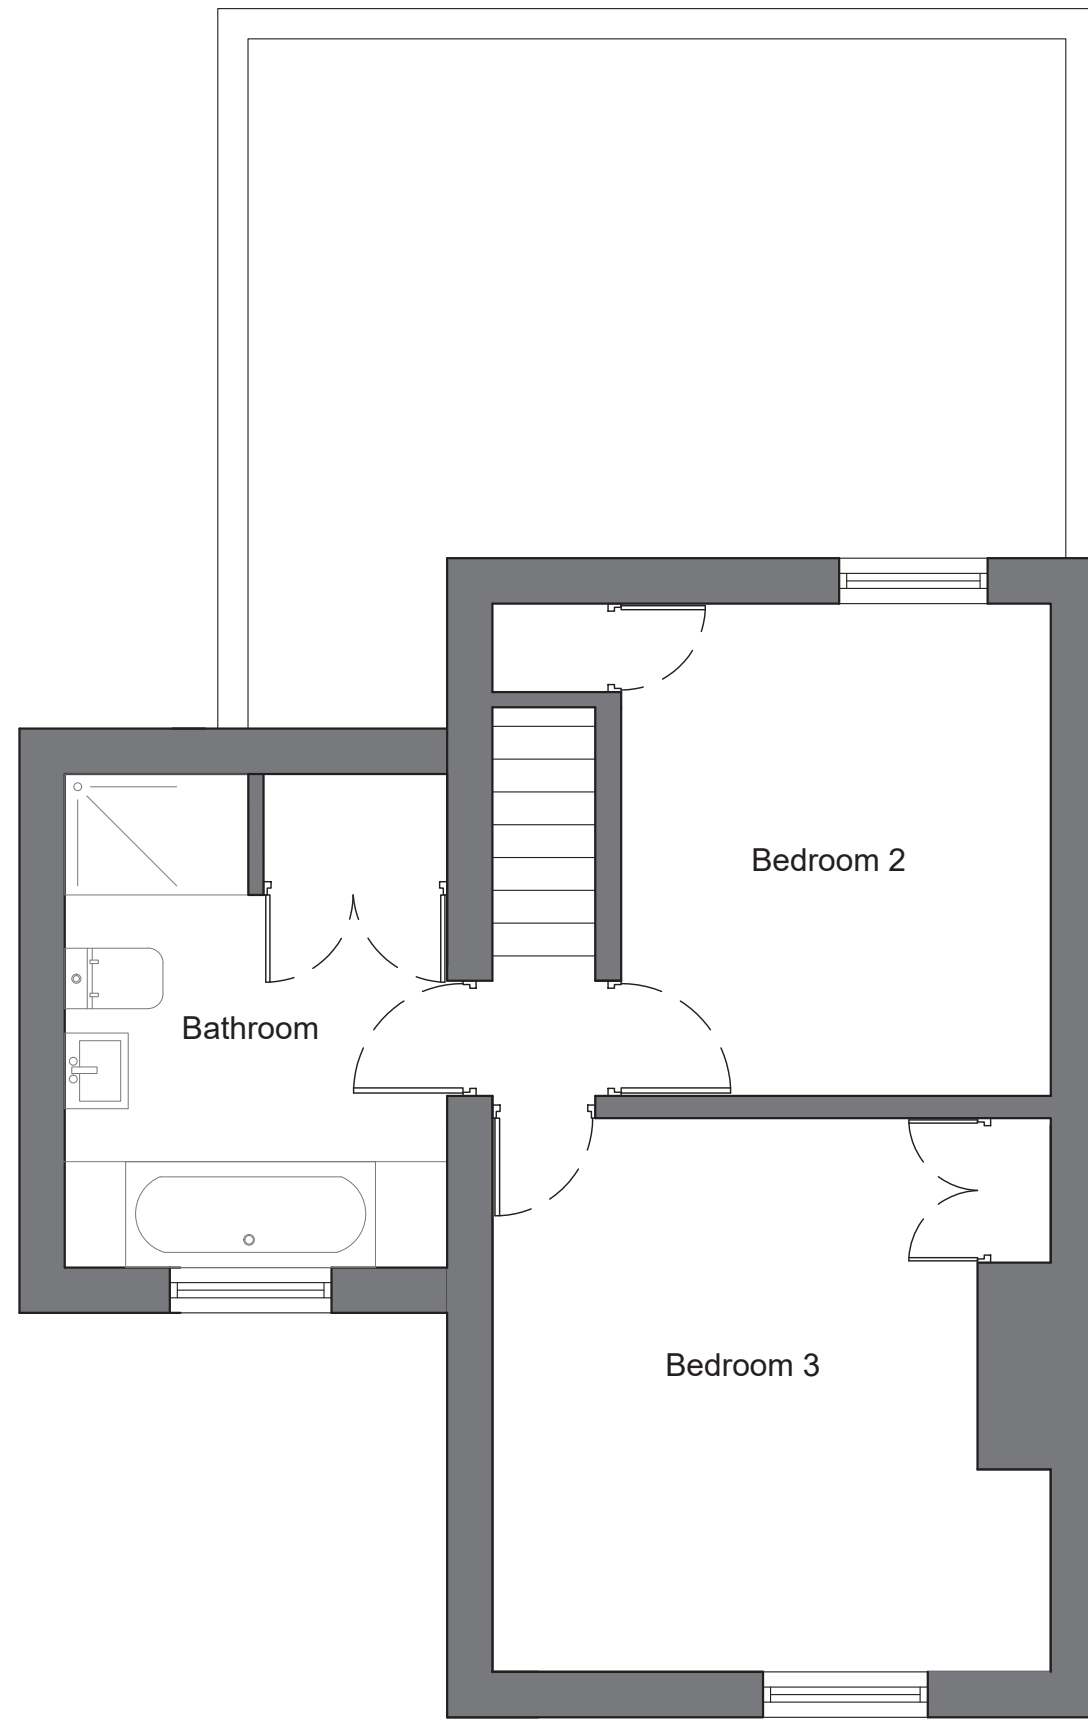

PROPOSED GROUND FLOOR PLAN

PROPOSED FIRST FLOOR PLAN

DRAYCOTT
CHARTERED SURVEYORS

82 High Street
 Lymington
 Hampshire
 SO41 9AN
 Tel: 01590 673282
 Email: surveyors@draycotts.co.uk

Project: 1 Yew Tree Cottages
 Pikes Hill
 Lyndhurst
 Hampshire
 SO43 7AY

Client: Ms L Godbold

Scale: 1:50 Date: 08/03/22

Paper Size: A3 Drawn By: SH

Drawing Status: Design Drawing

Drawing Detail: Proposed Floor Plan

Drawing No: 105

Revision: