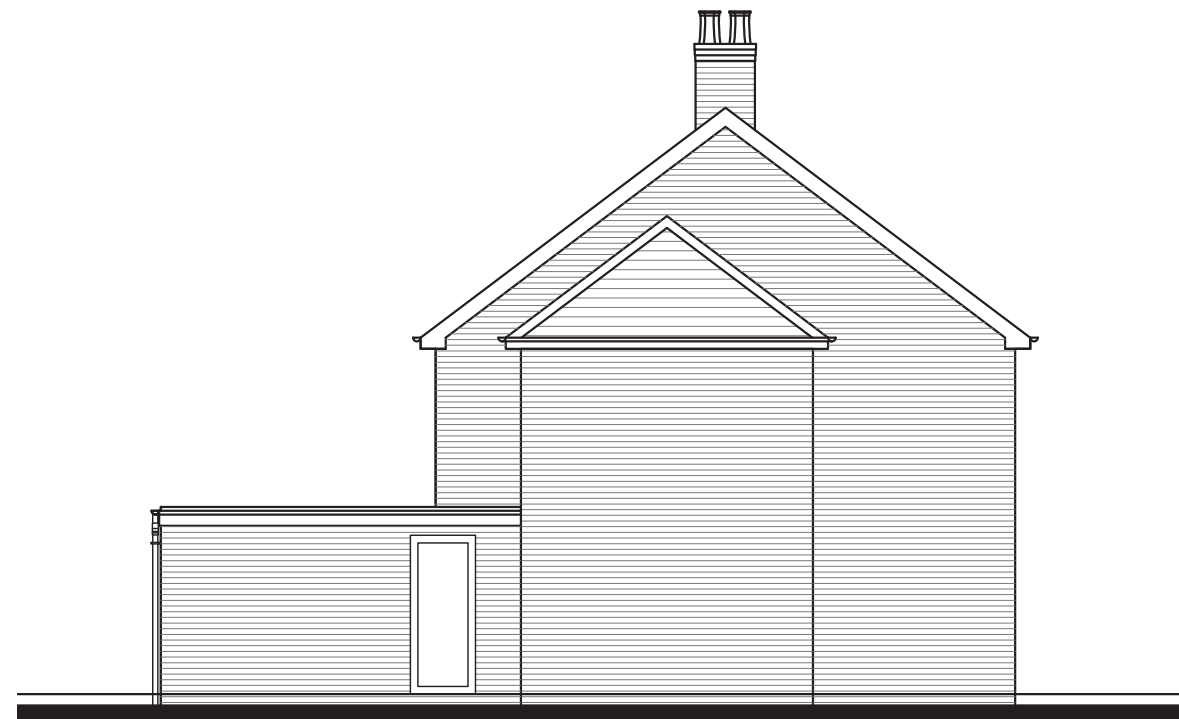

PROPOSED SOUTH WEST ELEVATION

PROPOSED SOUTH EAST ELEVATION

PROPOSED NORTH EAST ELEVATION

DRAYCOTT	
CHARTERED SURVEYORS	
82 High Street Lymington Hampshire SO41 9AN Tel: 01590 673282 Email: surveyors@draycotts.co.uk	
Project: 1 Yew Tree Cottages Pikes Hill Lyndhurst Hampshire SO43 7AY	
Client: Ms L Godbold	
Scale: 1:100	Date: 08/03/22
Paper Size: A3	Drawn By: SH
Drawing Status:	Design Drawing
Drawing Detail:	Proposed Elevations
Drawing No: 107	
Revision:	