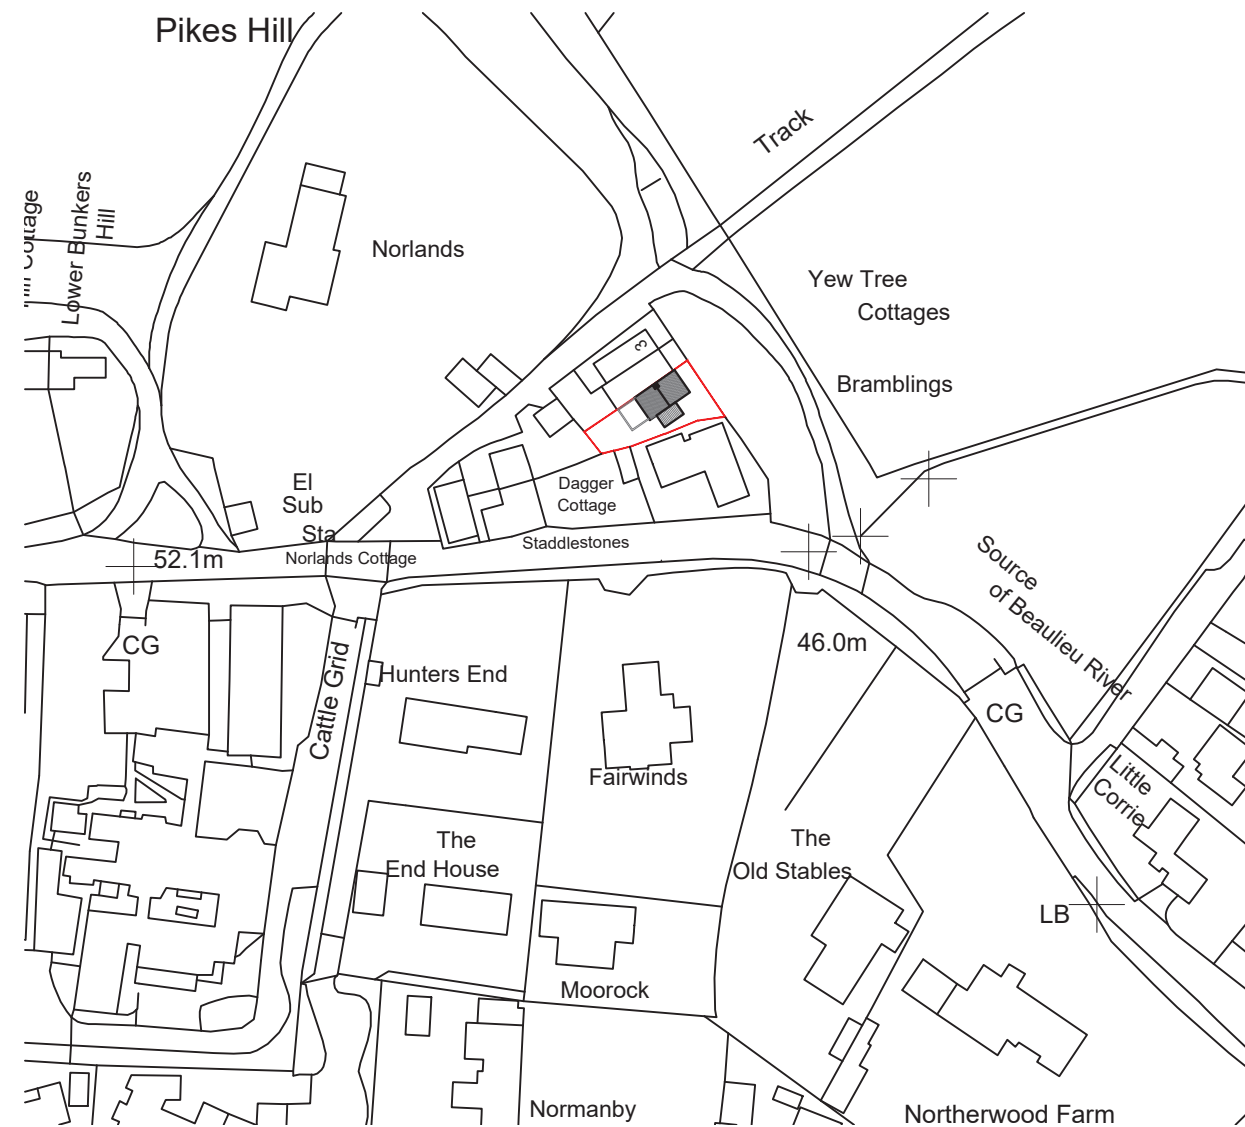

**BLOCK PLAN**  
**SCALE : 1 : 500**  
 1:500

**LOCATION PLAN**  
**SCALE : 1 : 1250**  
 1:1250

**DRAYCOTT**  
**CHARTERED SURVEYORS**

82 High Street  
 Lymington  
 Hampshire  
 SO41 9AN  
 Tel: 01590 673282  
 Email: surveyors@draycotts.co.uk

Project: 1 Yew Tree Cottages  
 Pikes Hill  
 Lyndhurst  
 Hampshire  
 SO43 7AY

Client: Ms L Godbold

Scale: <b>As Shown</b>	Date: <b>13/01/22</b>
Paper Size: <b>A3</b>	Drawn By: <b>SH</b>
Drawing Status: <b>Survey Drawing</b>	
Drawing Detail: <b>Block and Location Plan</b>	
Drawing No: <b>101</b>	
Revision: <b>-</b>	