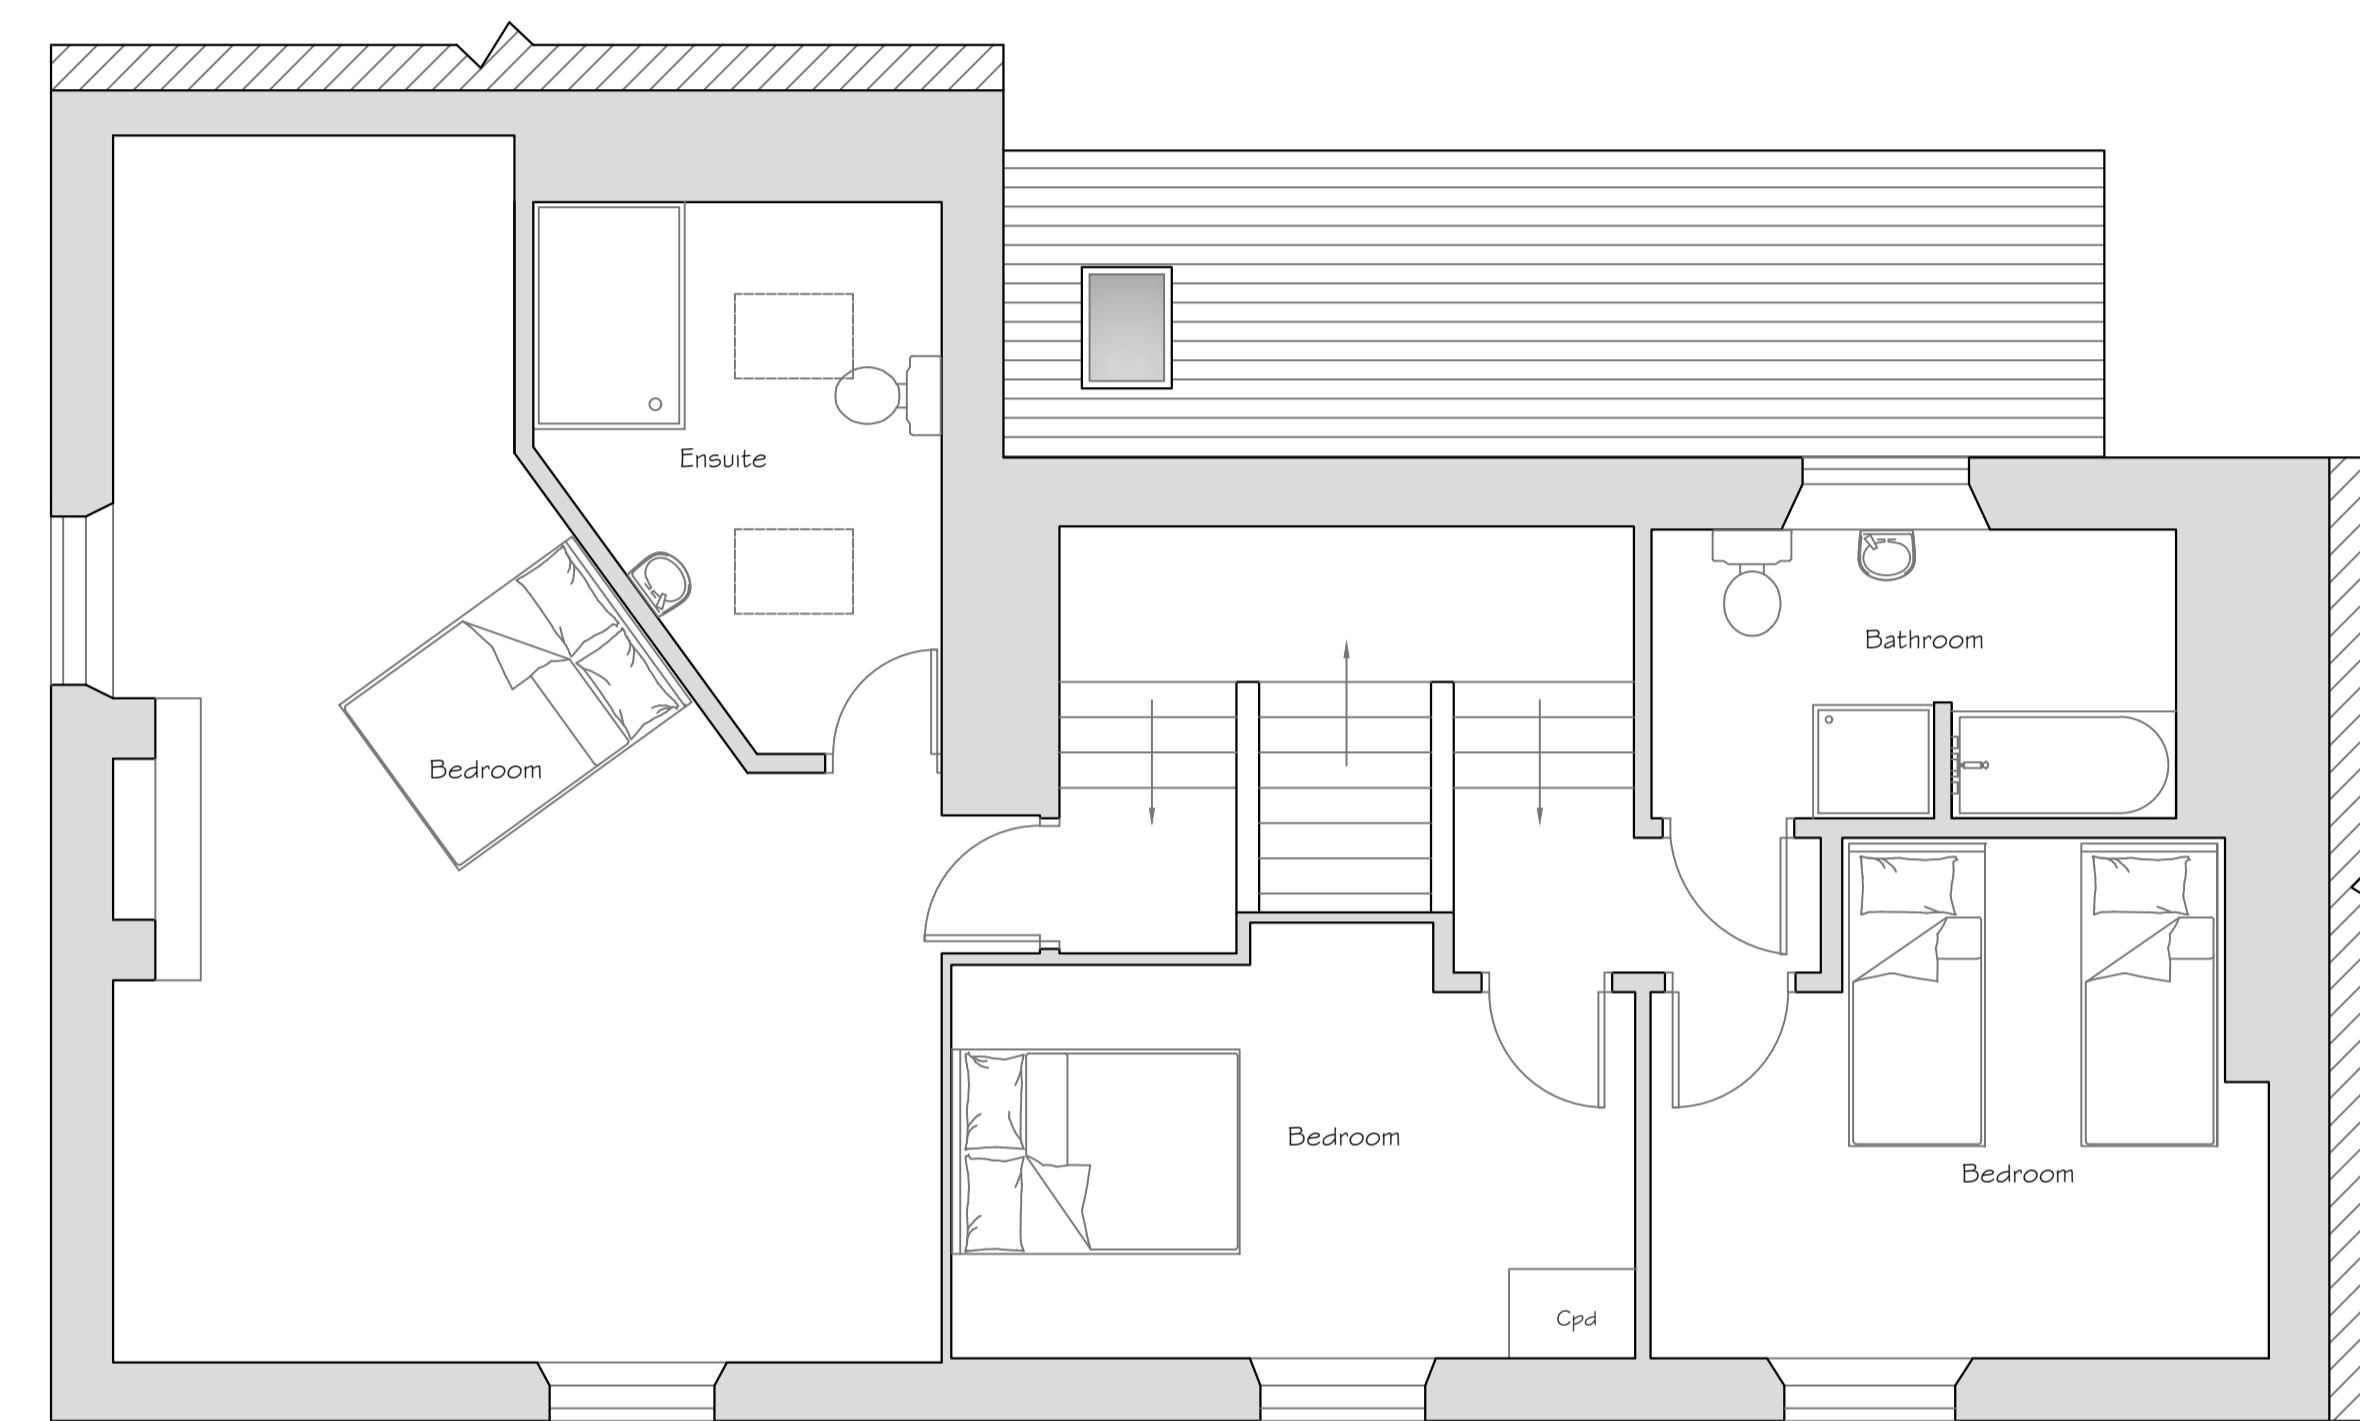

First Floor

Title: Proposed Layouts		
Project & Client: Proposed Extensions & Alterations Old Reading Rooms Lesbury		
No. ORR-PL-01	REVISIONS	
Scale: 1:50 @ A1	Date: March 2022	Drawn by: CW
		Phone - 07595 780 895 Email - chris@chriswaitesurveying.co.uk www.chriswaitesurveying.co.uk