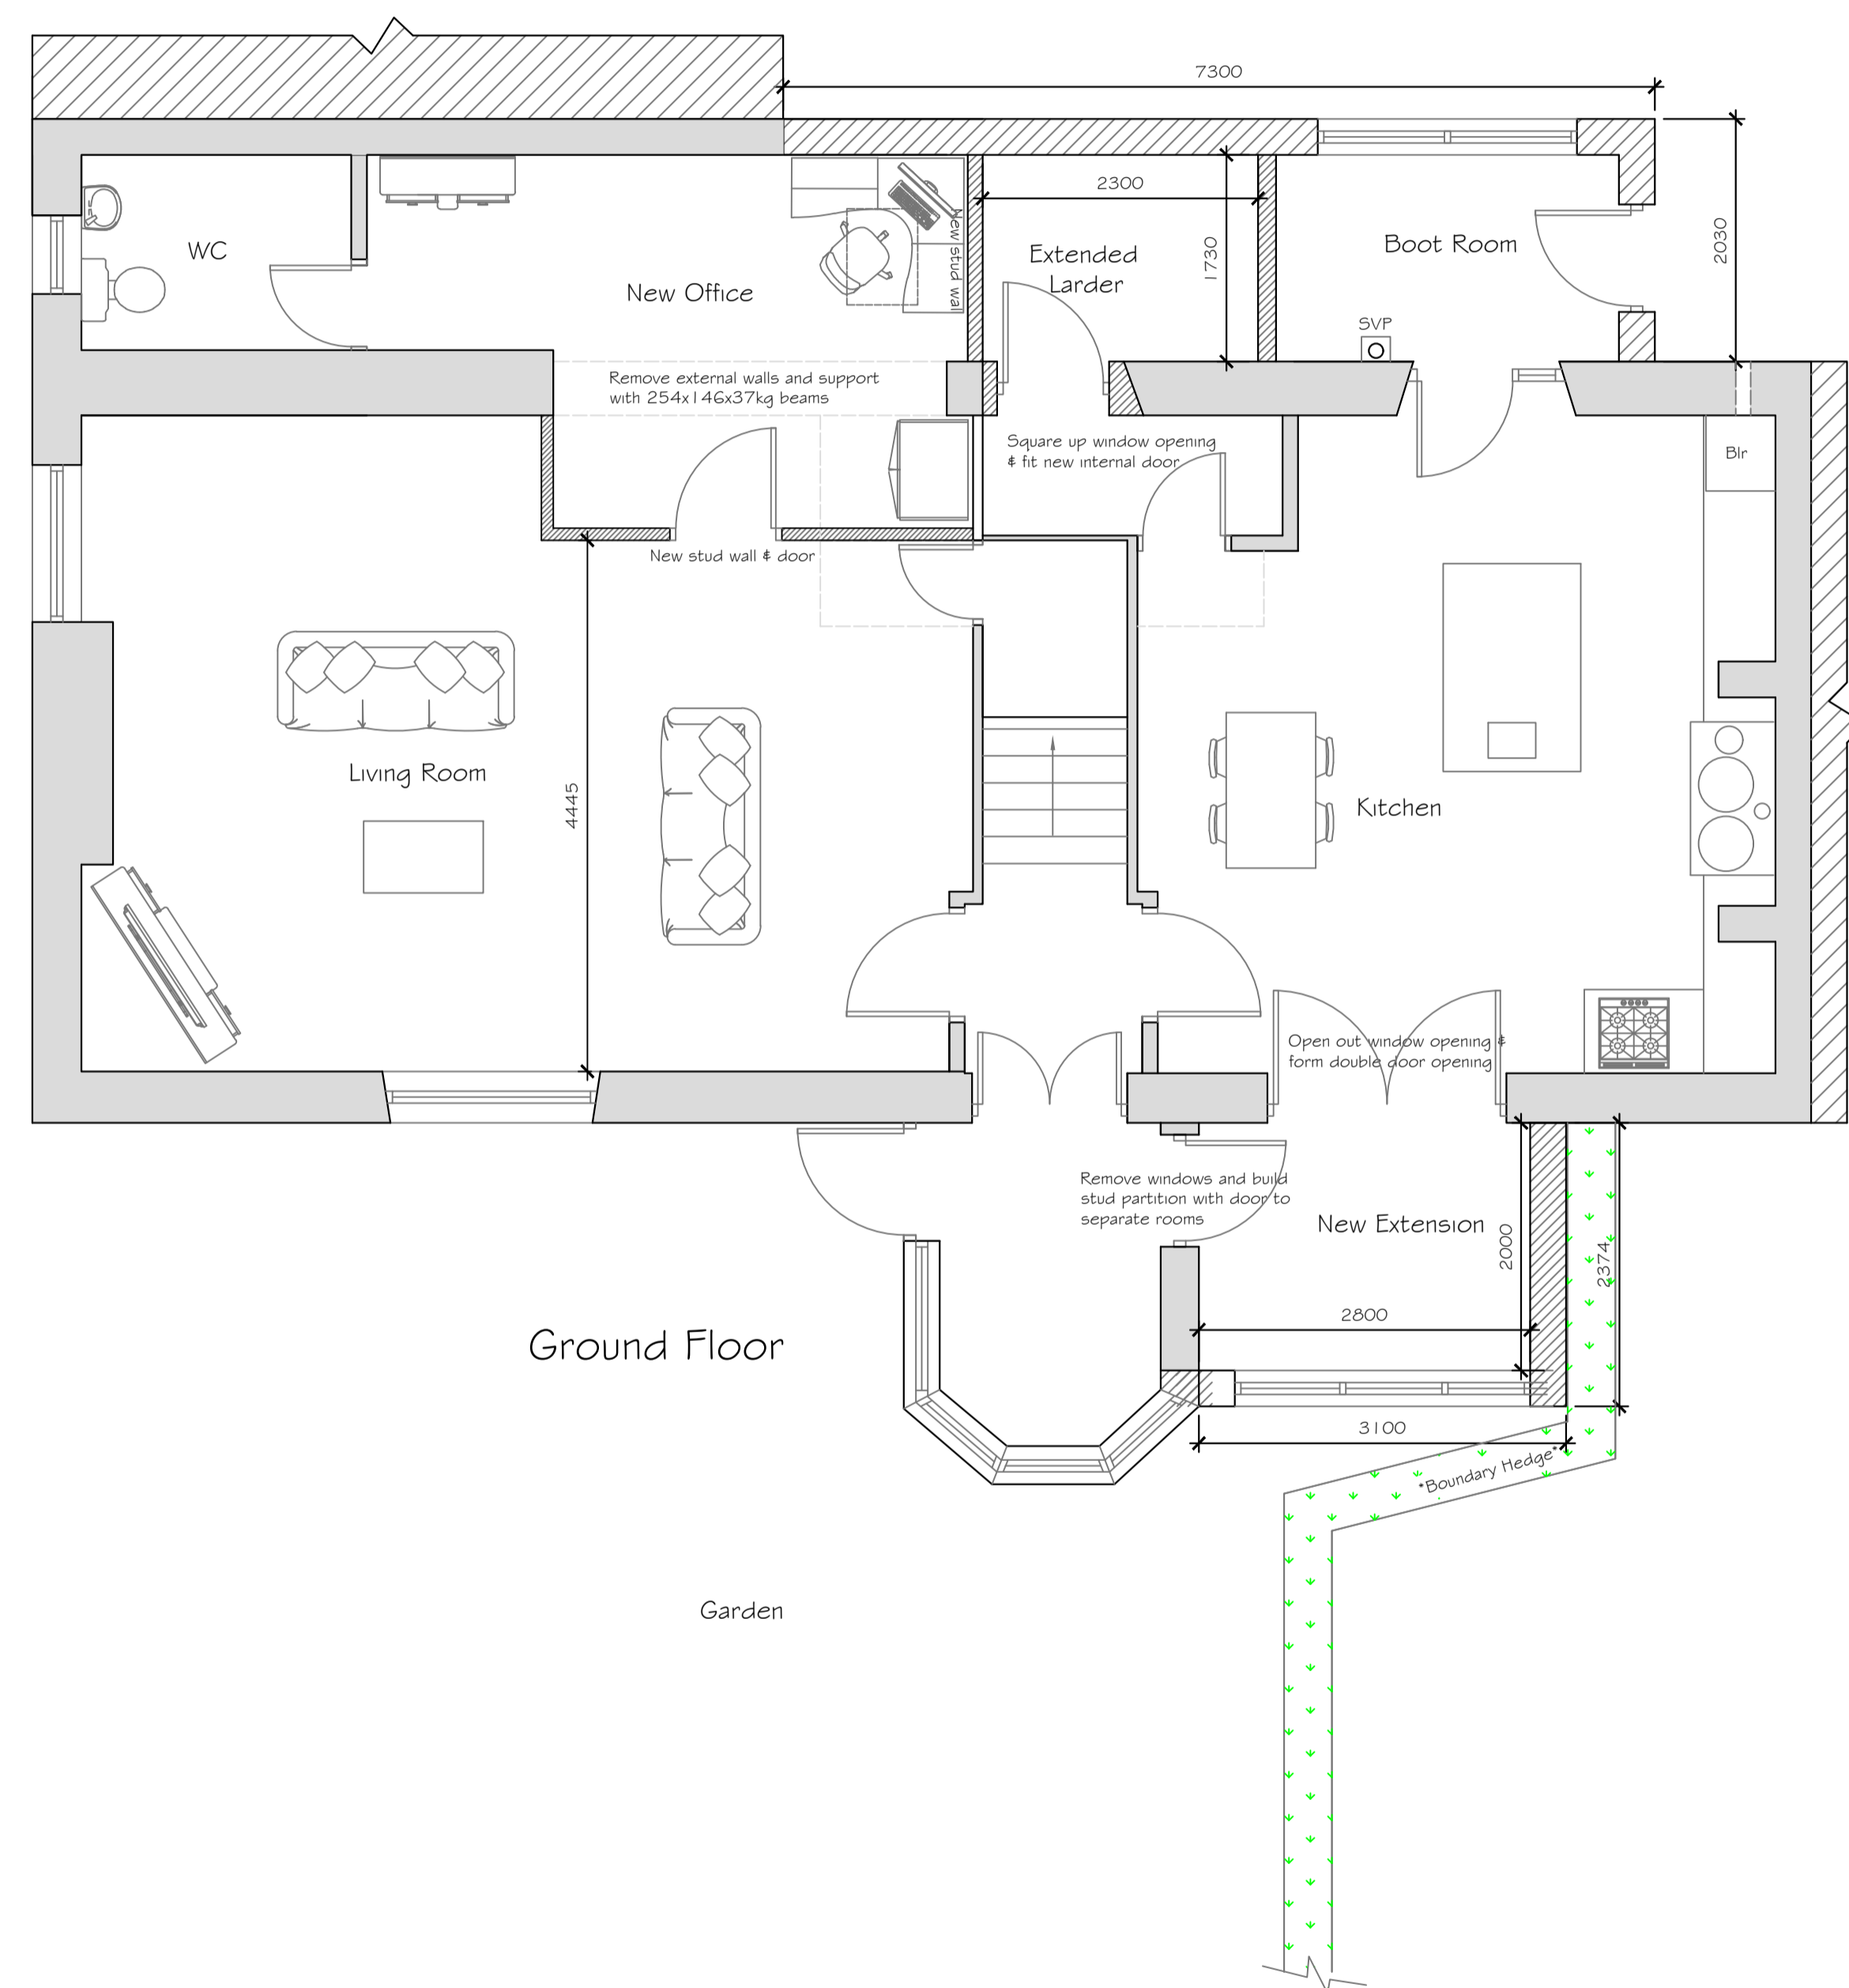

Ground Floor

Garden