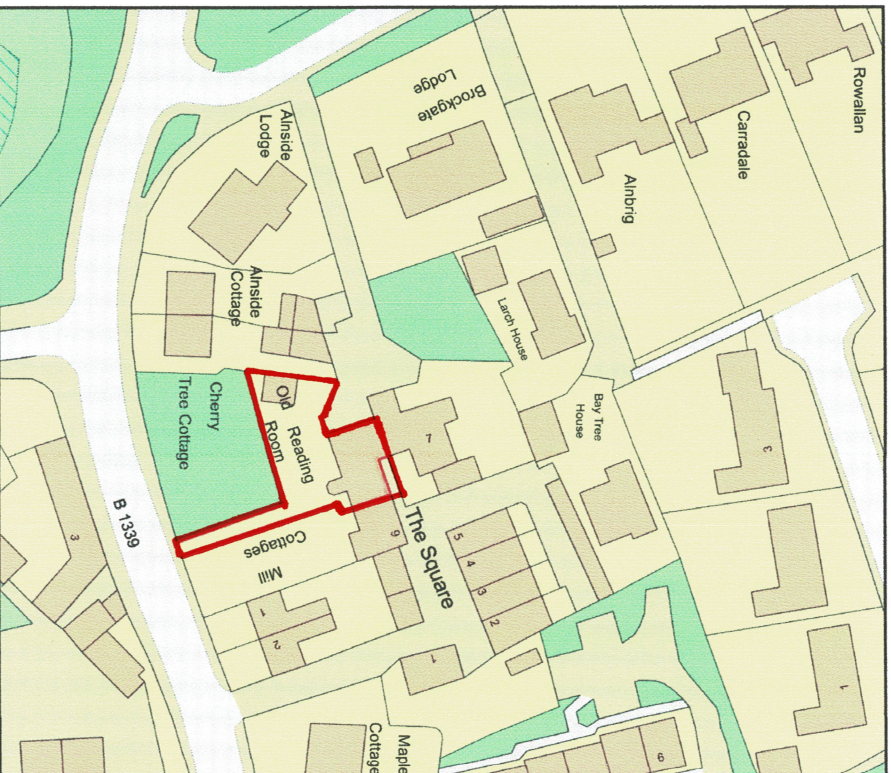

# Old Reading Room - Location Plan

Plan Produced for: **Chris Waite**

Date Produced: 21 Mar 2022

Plan Reference Number: TCRCQM22080100933936

Scale: 1:1250 @ A4