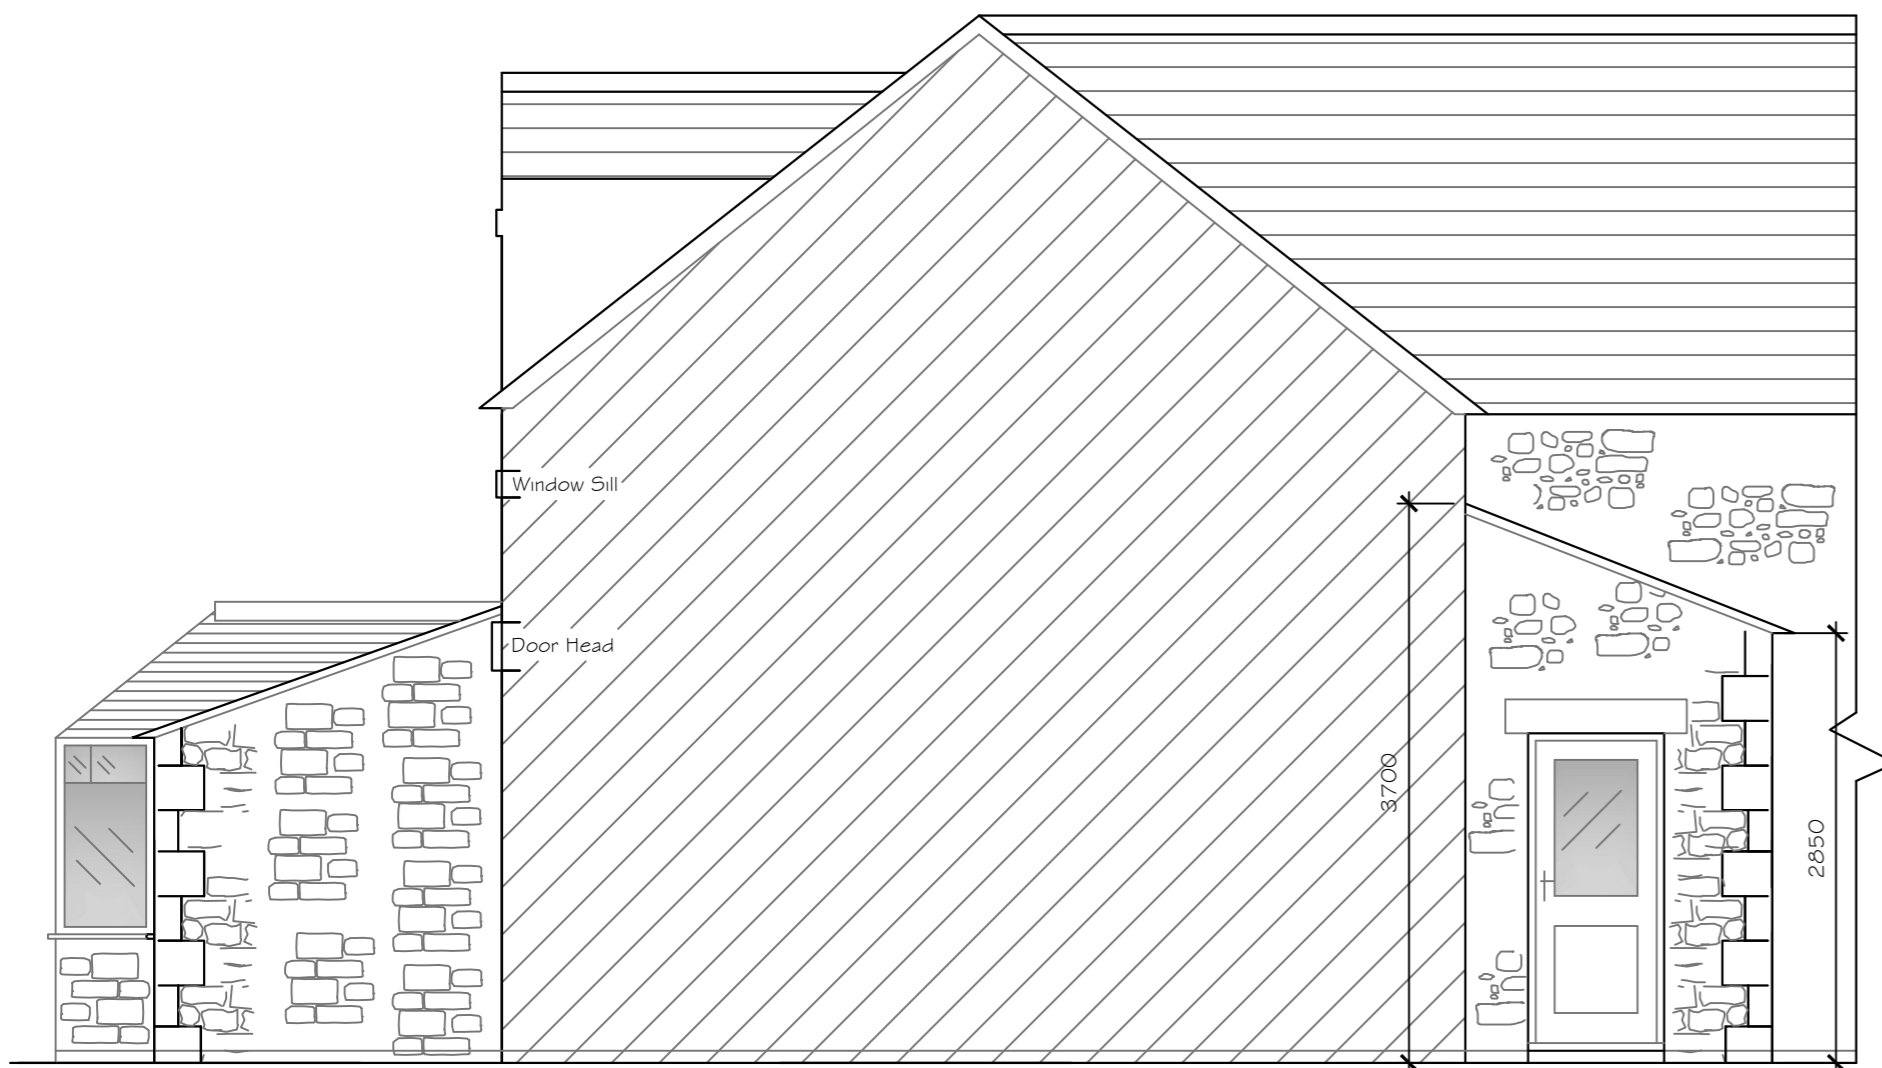

SOUTH ELEVATION

NORTH ELEVATION

EAST ELEVATION

WEST ELEVATION

Title: Proposed Elevations		
Project & Client: Mr Dorward Old Reading Rooms Lesbury		
No. ORR-PEO1	REVISIONS	
Scale: 1:50 @ A2	Date: July 21	Drawn by: CW
 CHRIS WAITE BUILDING SURVEYING SERVICES Phone - 07595 780 895 Email - chris@chriswaitesurveying.co.uk www.chriswaitesurveying.co.uk		