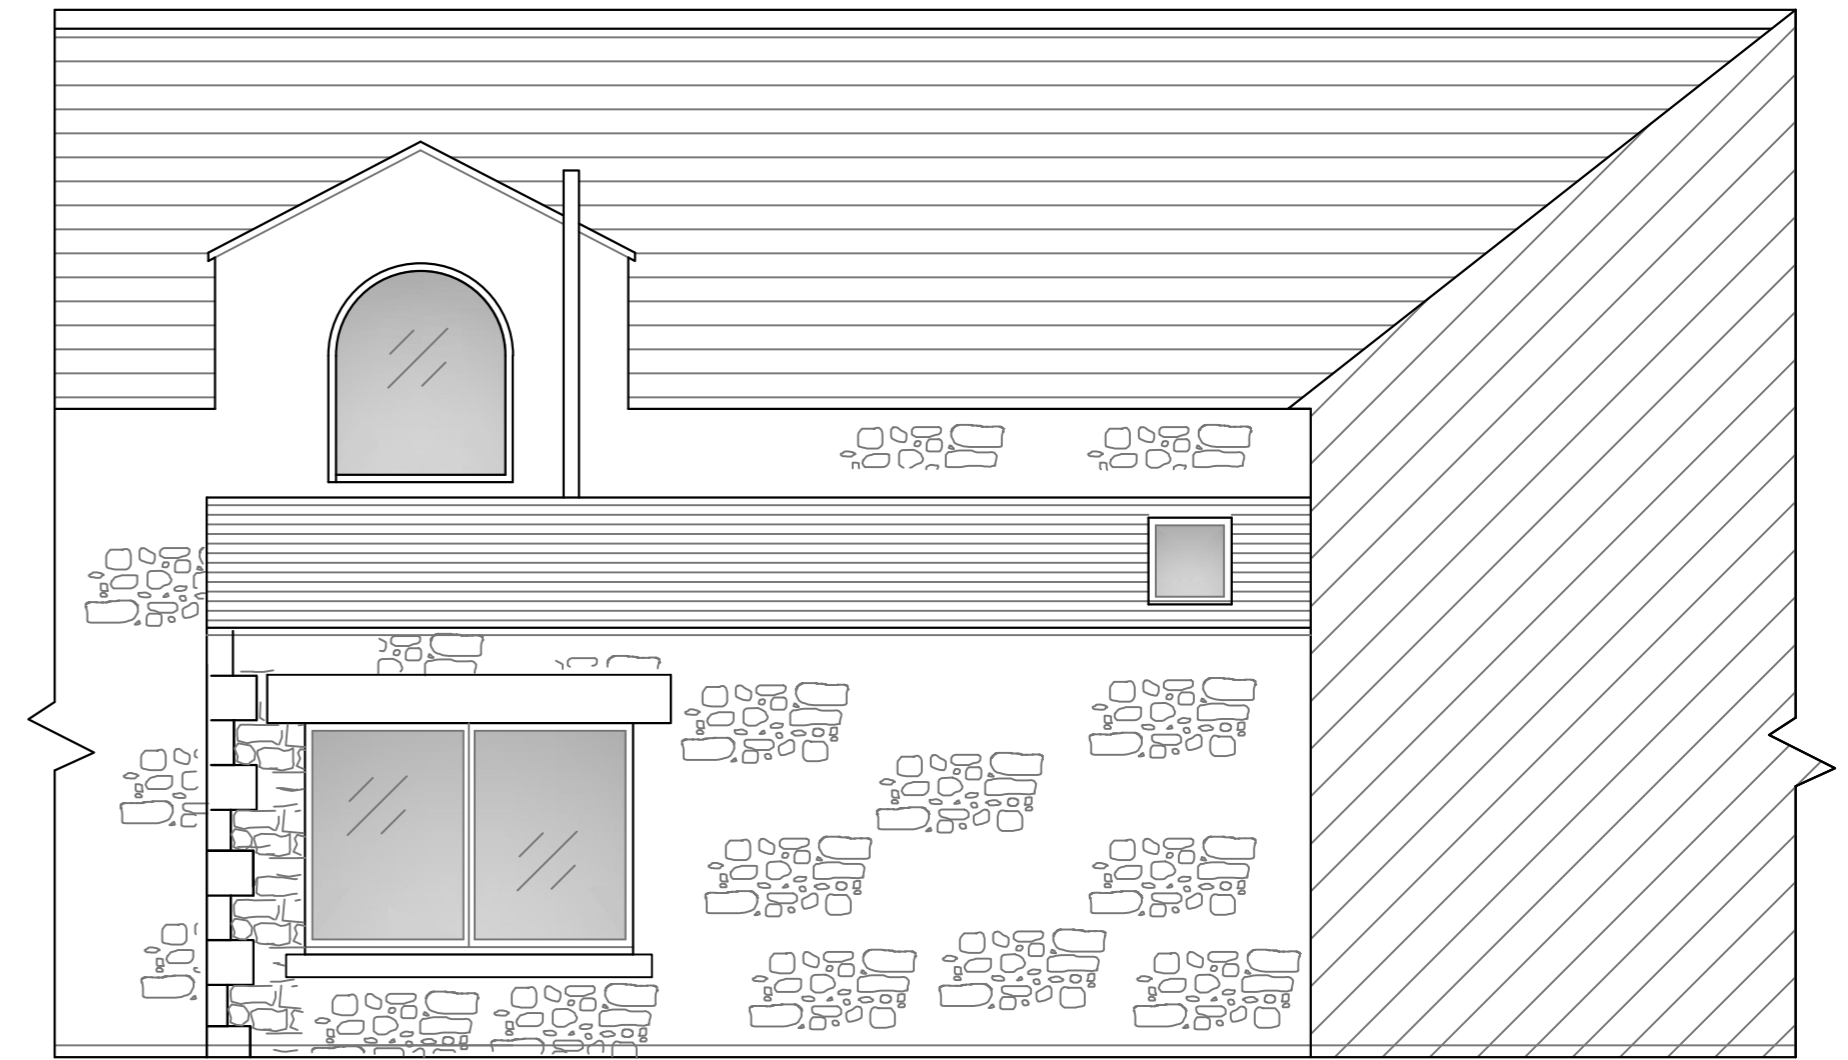

SOUTH ELEVATION

NORTH ELEVATION

EAST ELEVATION

WEST ELEVATION

Title: Proposed Elevations		
Project & Client: Mr Dorward Old Reading Rooms Lesbury		
No. ORR-PEO1	REVISIONS	
Scale: 1:50 @ A2	Date: July 21	Drawn by: CW
 CHRIS WAITE BUILDING SURVEYING SERVICES Phone - 07595 780 895 Email - chris@chriswaitesurveying.co.uk www.chriswaitesurveying.co.uk		