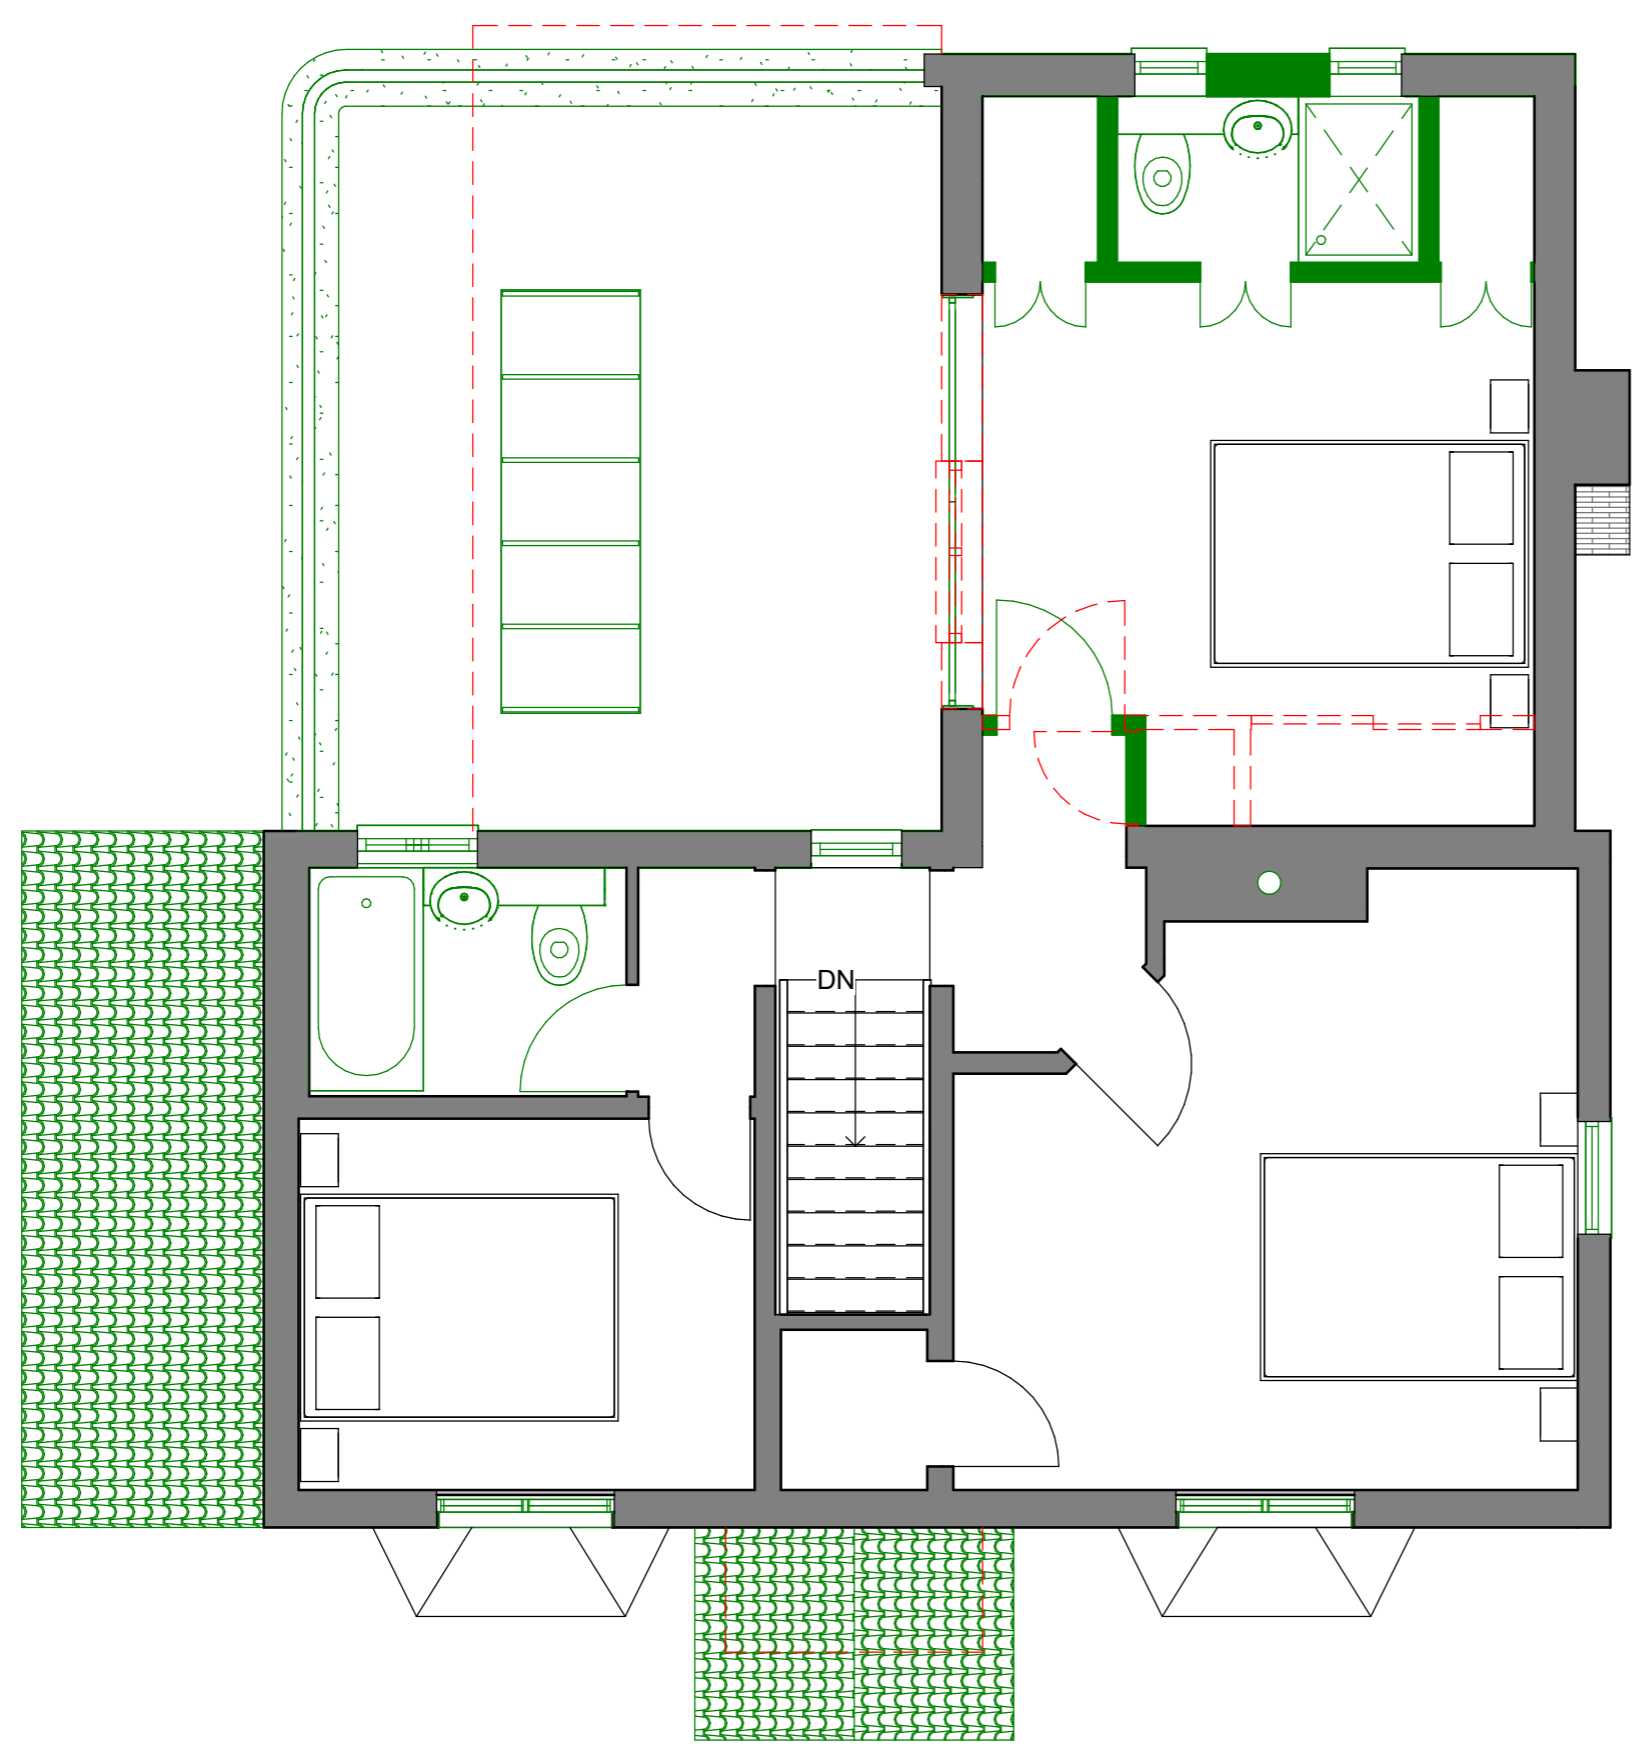

Project Name:
CS 4061 - Gardeners Cottage

Proposed First Floor Plan

Client:
Massey

Date: 11/03/2022

Scale: 1 : 50 @ A3

Project Address:
Gardeners Cottage

Responsibility is not accepted for errors made by others in scaling from this drawing. All construction information should be taken from figured dimensions only

office@CornerstoneArchitecture.co.uk
www.CornerstoneArchitecture.co.uk
01452 740 279
Unit 3, Milton End, Arlingham, GL2 7JH

Proposed - FF
1 : 50