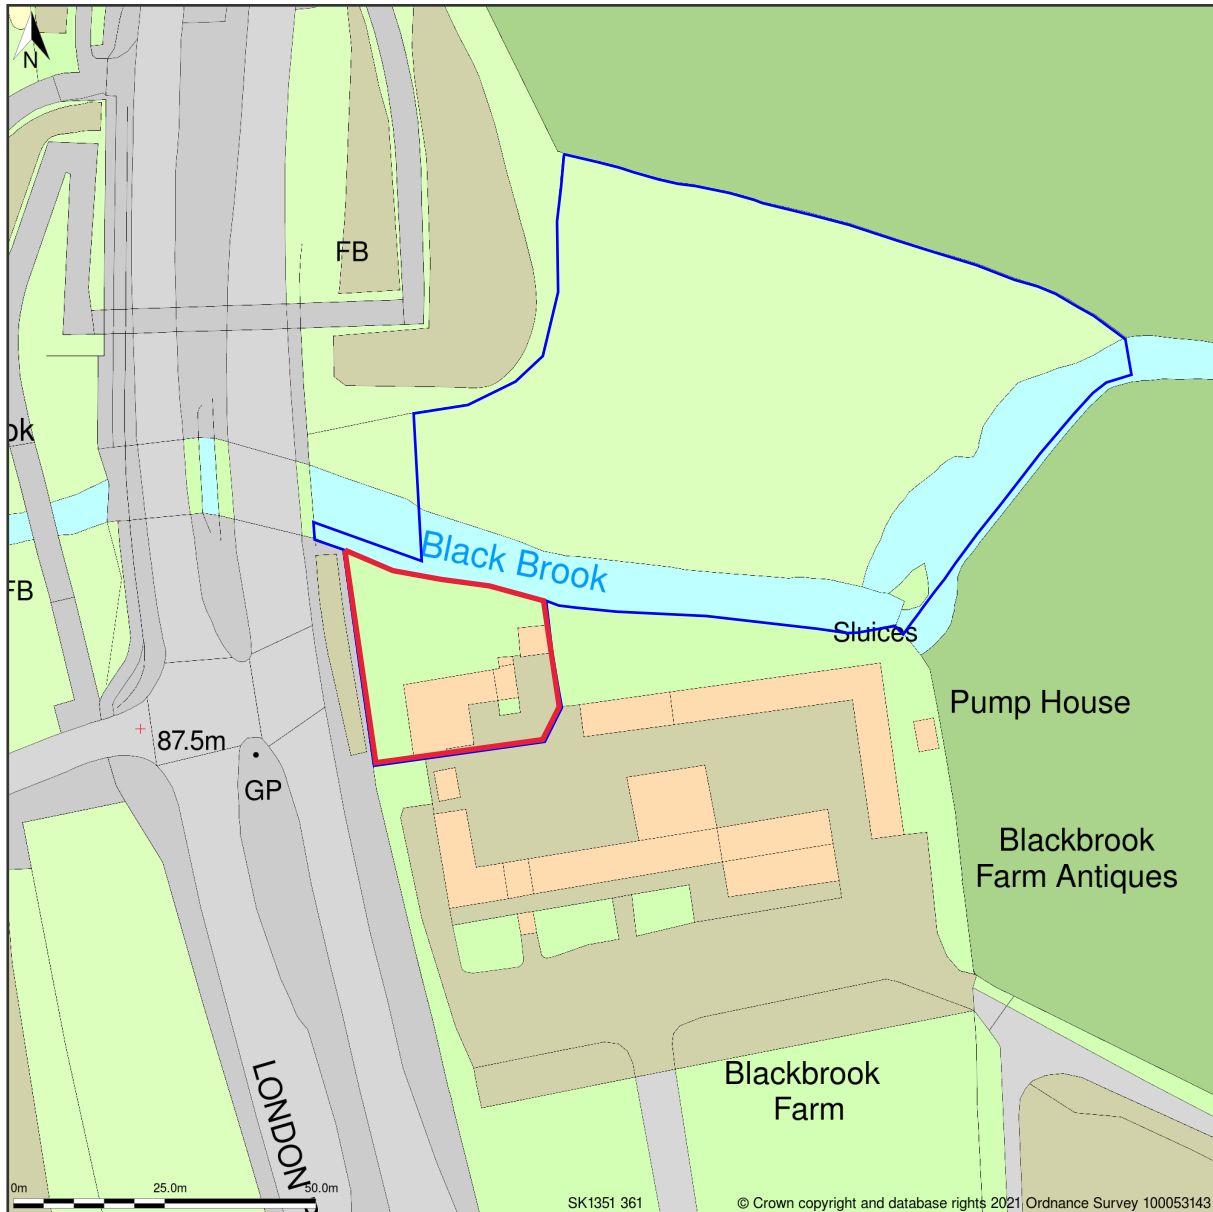

Blackbrook Farm, London Road, Lichfield, Staffordshire, WS14 0PS

Site Plan shows area bounded by: 413416.02, 303519.14 413616.02, 303719.14 (at a scale of 1:1250), OSGridRef: SK1351 361. The representation of a road, track or path is no evidence of a right of way. The representation of features as lines is no evidence of a property boundary.

Produced on 18th Nov 2021 from the Ordnance Survey National Geographic Database and incorporating surveyed revision available at this date. Reproduction in whole or part is prohibited without the prior permission of Ordnance Survey. © Crown copyright 2021. Supplied by www.buyaplan.co.uk a licensed Ordnance Survey partner (100053143). Unique plan reference: #00685450-CF3C81