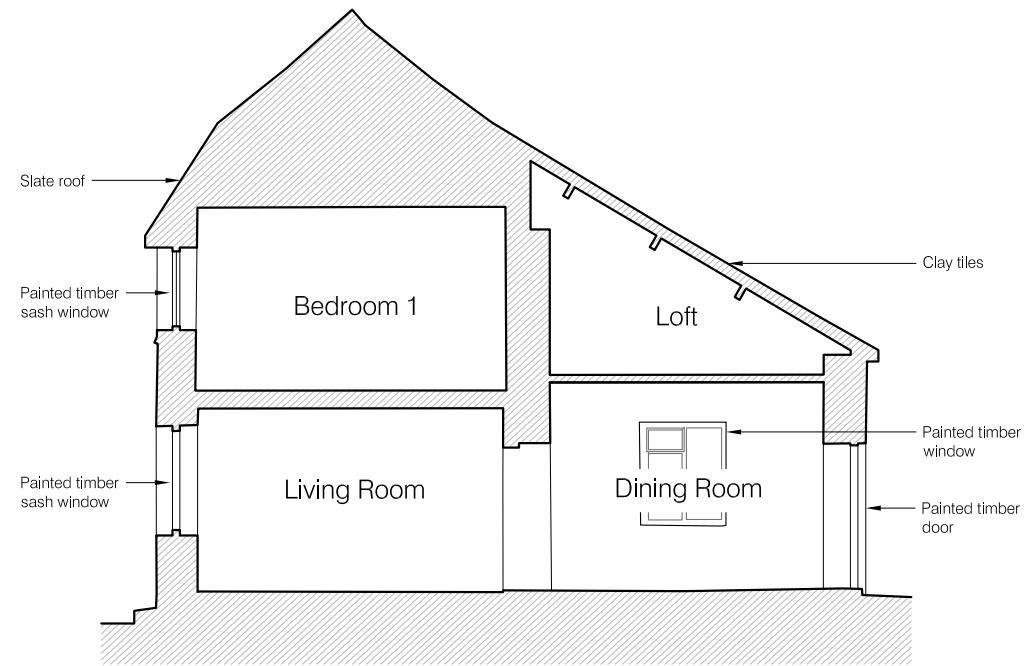

Existing Section A-A'
1:100

Existing Section B-B'
1:100

Key Plan
1:500

Proposed Section A-A'
1:100

Proposed Section B-B'
1:100

Job Title
Church Farm, Coleford

Drawing Title
Existing and Proposed Farmhouse Sections

Scale
1:100 @ A3

Date
14/03/2022

Job No
0174

Drawing No
007

Rev
A

Status
PLANNING