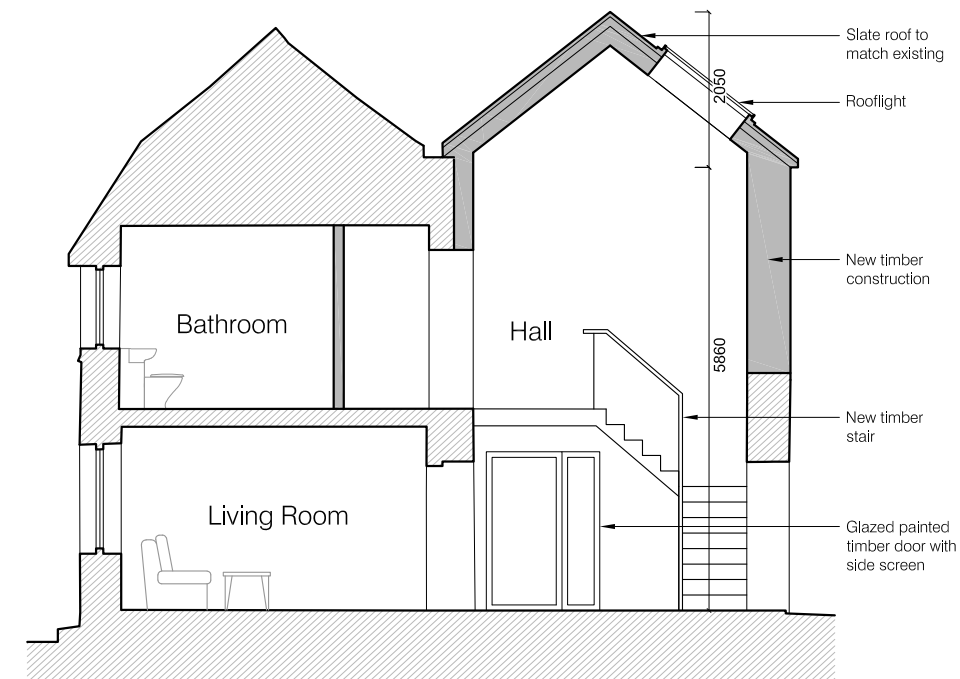

Existing Section A-A'
1:100

Existing Section B-B'
1:100

Key Plan
1:500

Proposed Section A-A'
1:100

Proposed Section B-B'
1:100

Job Title
Church Farm, Coleford

Drawing Title
Existing and Proposed Farmhouse Sections

Scale
1:100 @ A3

Date
14/03/2022

Job No
0174

Drawing No
007

Rev
A

Status
PLANNING