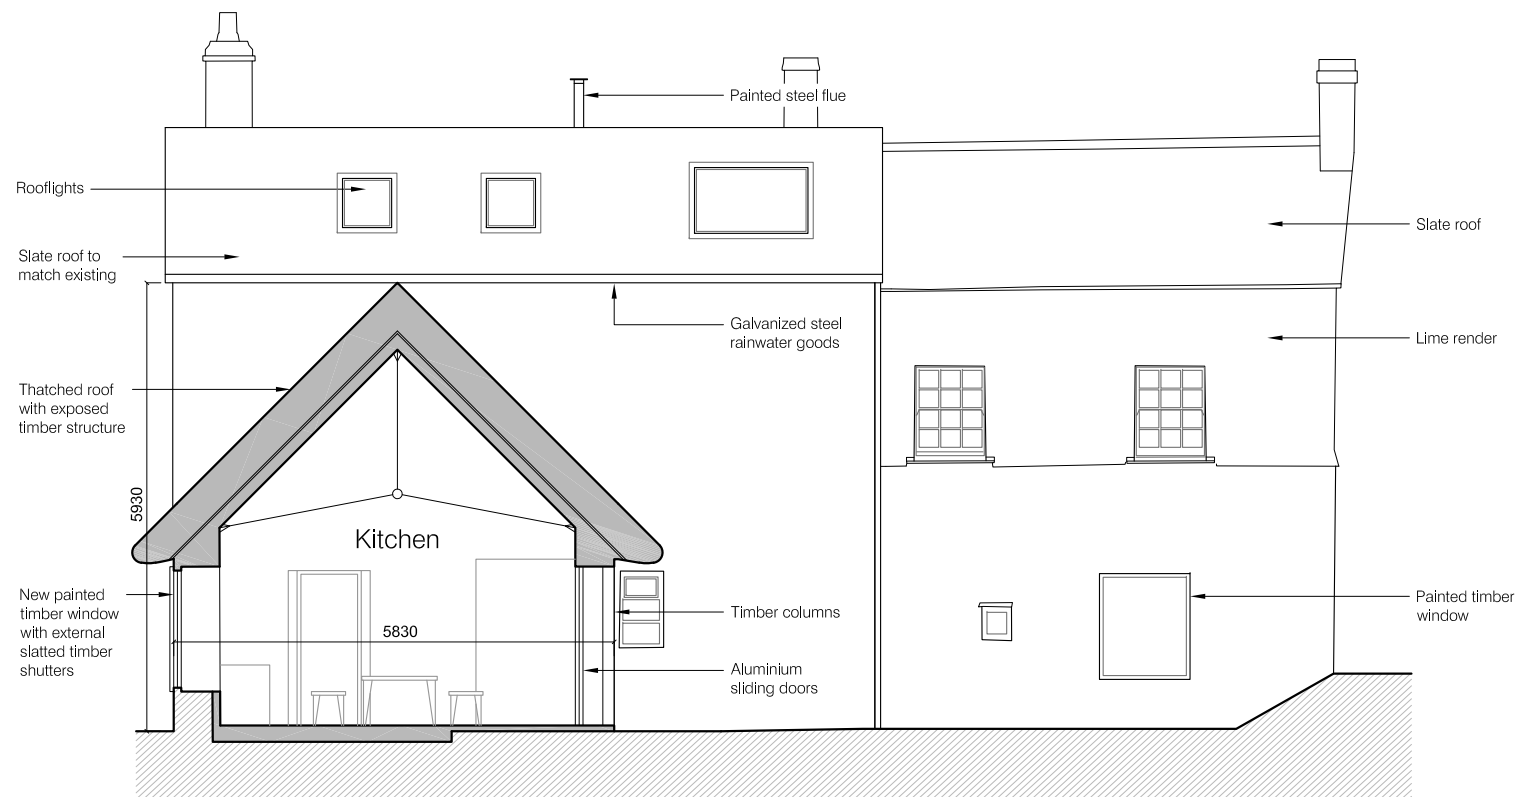

Existing Section A-A'
1:100

Existing Section B-B'
1:100

Key Plan
1:500

Proposed Section A-A'
1:100

Proposed Section B-B'
1:100

Job Title
Church Farm, Coleford

Drawing Title
Existing and Proposed Farmhouse Sections

Scale
1:100 @ A3

Date
14/03/2022

Job No
0174

Drawing No
007

Rev
A

Status
PLANNING