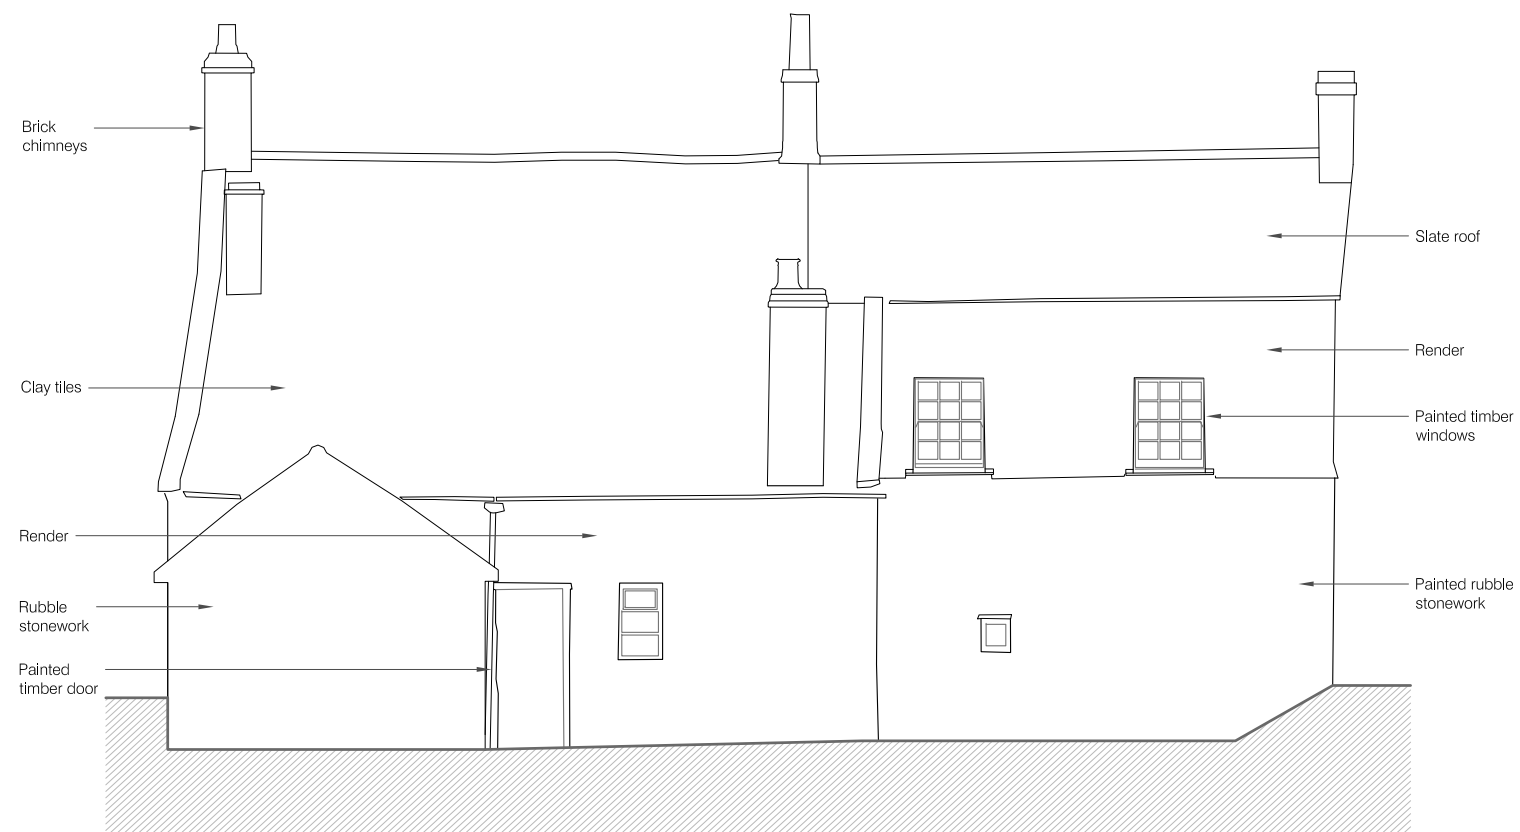

Existing West Elevation

1:100

Existing North Elevation

1:100

Job Title
Church Farm, Coleford

Drawing Title
Existing Farmhouse Elevations (2 of 2)

Scale
1:100 @ A3

Date
14/03/2022

Job No	Drawing No	Rev
0174	006	A

Status
PLANNING

White Horse Architecture