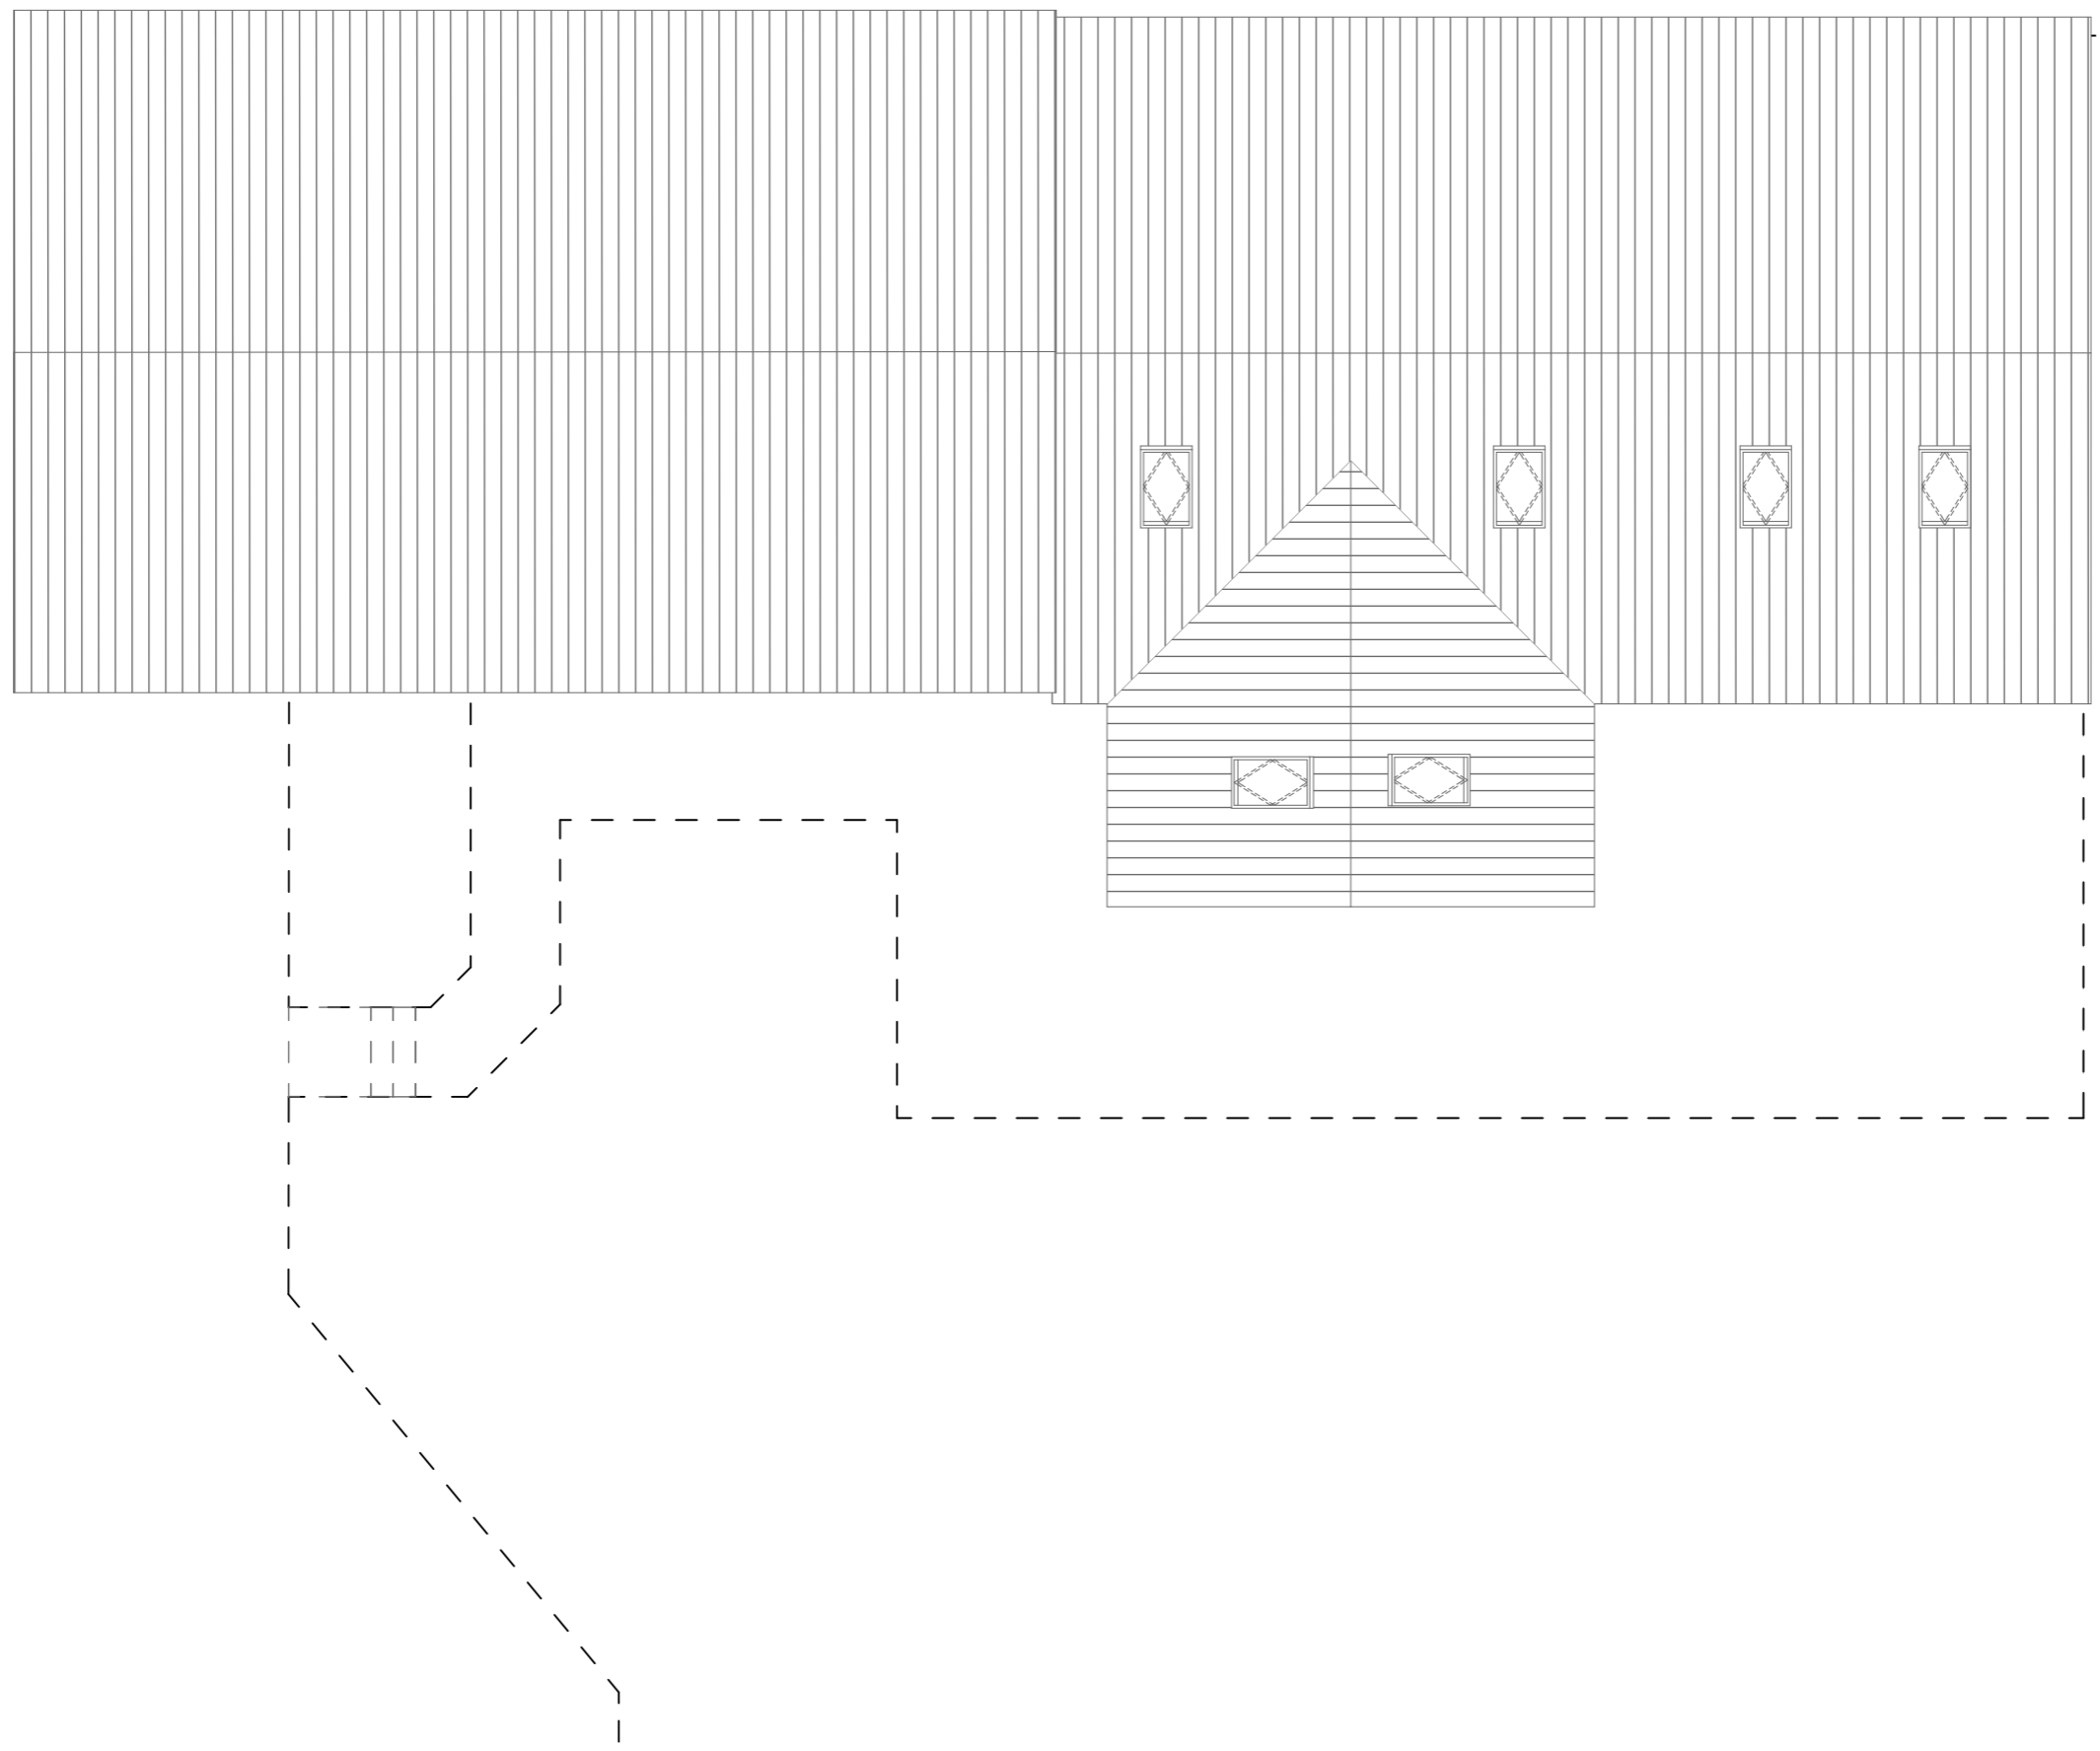

Issue Status		Planning	
This drawing is copyright. Only figured dimensions to be worked to.			
Revision	Drawn	Check	Date
A	JW	FH	24.02.22
B	JW	FH	07.03.22

client	Mr W. Scott		
project	Barn Conversion Bedingfield Hall Farms Eye, Suffolk, IP23 7LJ		
drawing	Proposed Roof		
date	18/02/2022	scale	1:100 @ A3
drawn	JRW	check	FIH

BROWN & CO
ARCHITECTURE + PLANNING
www.brown-co.com